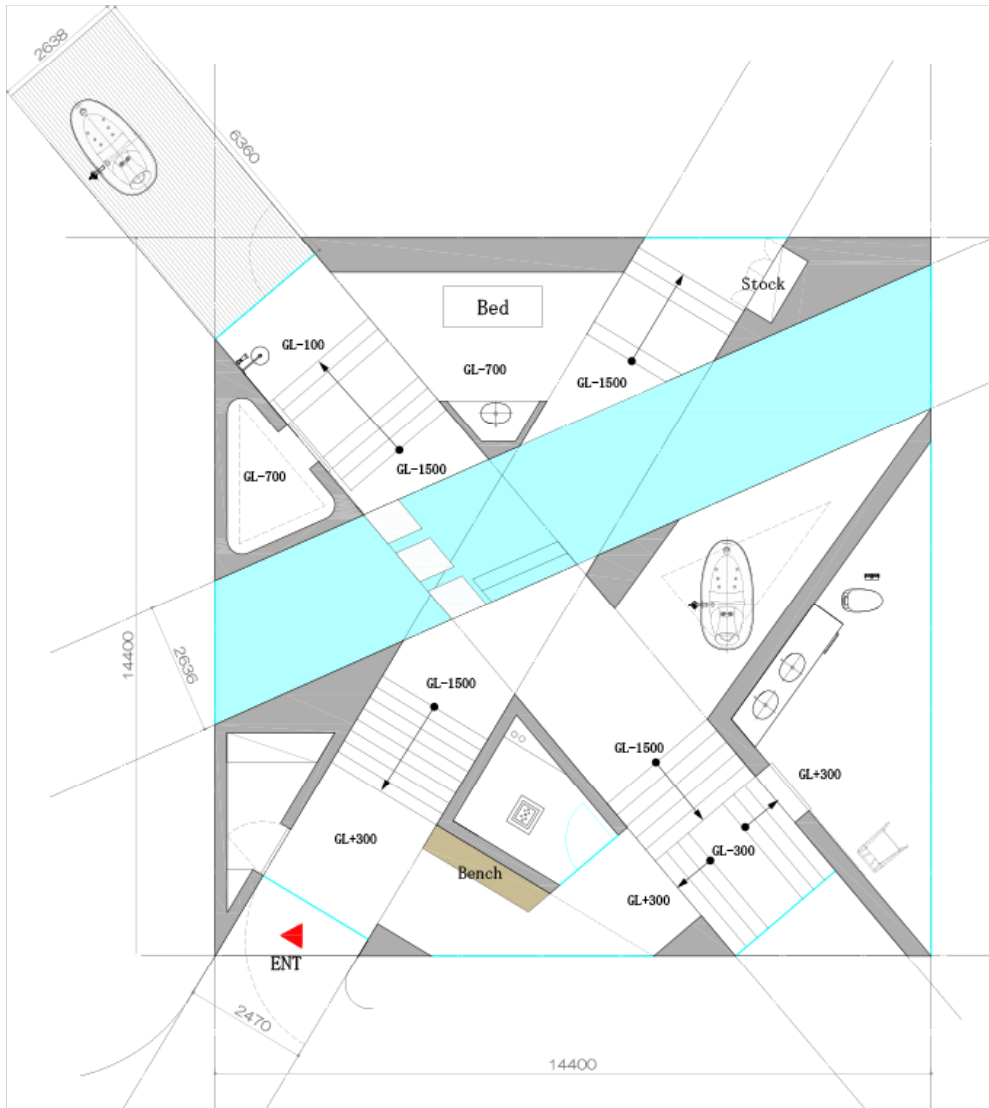

PLAN01: Zero Reset

Release your mind and body. The ultimate "Zero reset".

TOTO

Copyright © TOTO LTD. All Rights Reserved. 2017.10

	Photo	Item Name	Item Code
Toilet		INTEGRATED TOILET NEOREST NX	CS900B
		ACCESSORIES PAPER HOLDER (STAND TYPE)	YH63D
Washbasin		AUTO FAUCET	TLP01701
		WASHBASIN VESSEL TYPE	LW4724
		ACCESSORIES TOWEL BAR	YT902S6C#BN
Bath		FLOTATION TUB	PJYD2200LPWE
		FAUCET Floor-standing Bath & Shower Set	TBP01301 TBN01105B
Shower		2 Mode Fixed Shower Head(Wall Type)φ300mm	TBW01005B#BN
		1 Mode Hand Shower	TBW02017B#BN
		3 Way Diverter	TBV02105B#BN TBN01001B
		Thermostat Controller	TBV02402B#BN TBN01001B