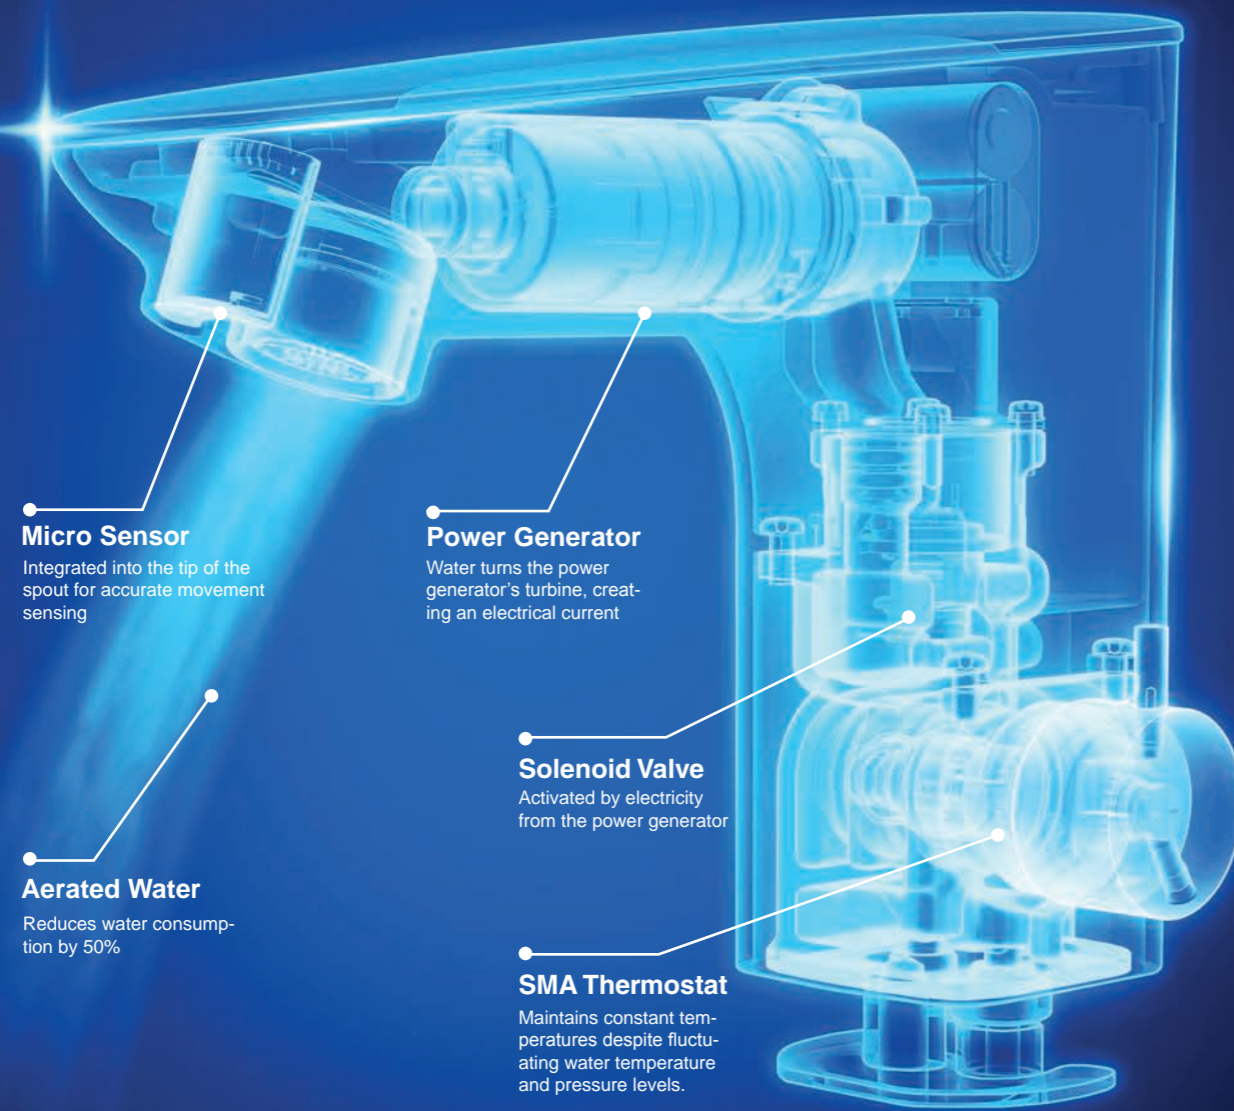

### Advantages

Ease of use, no need for direct contact with the toilet, regulates energy consumption

## SELF POWER

TOTO automatic faucets no longer need power from an electrical outlet. The energy from the flowing water is used to charge a battery that powers the faucet. The faucets require practically no maintenance.

### Advantages

Easy to use, reduces physical contact, requires no external power supply, uses little energy