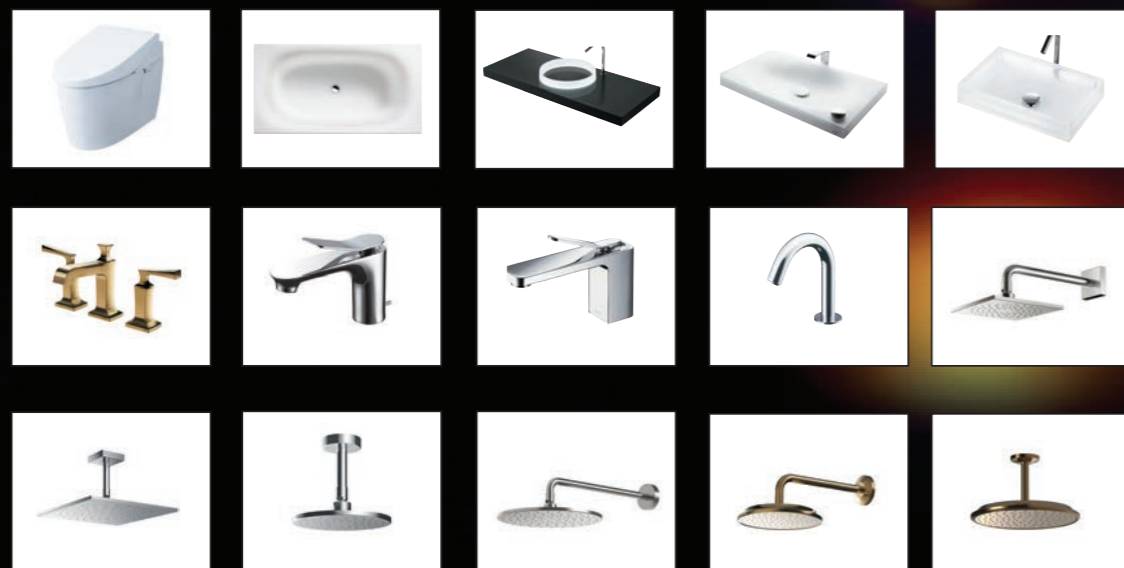

OUR AWARD WINNING PRODUCTS

reddot design award

Since their introduction in the year 1953, the iF design awards have been a reliable indicator of outstanding quality in design. The iF product design award covers all areas of product design. It serves as a platform for design-relevant innovations, thus recognizing today's globally networked world and its related dynamics.

Organized annually by The Chicago Athenaeum: Museum of Architecture and Design, together with The European Centre for Architecture Art Design and Urban Studies, Green GOOD DESIGN is the benchmark for new designs that foster a greater sense of ecological-based design, eco-innovation, conservation, green technologies, renewable energy, and sustainability to better the quality of both life and the environment.

CONTENTS

12

TECHNOLOGIES

16	Actilight
18	E-water+
20	Washlet
22	Toilet Technologies
25	Lavatory Technologies
26	Shower Technologies
30	Faucet Technologies

32

NEOREST

34	Neorest XH
36	Neorest LE
38	Neorest AH
42	Neorest Lavatory
44	Neorest Bathtub
46	Neorest Shower
48	Neorest Accessories

50

SUITES

50	Renesse
62	Jewelhex
68	Basic+
78	Willow
86	Le muse
98	Toja
106	Le Blanc
110	Avante

158

FITTINGS

160	Showers
166	CI Contemporary
178	CII Classic
188	Nympheas
192	Oriel
196	Natura
200	Icon
204	Cocktail
208	Ramo
212	Mono
216	Curio
220	Fiore
224	Rei
227	Rufice
228	Cres
10	

230

ACCESSORIES/ OTHERS

231	01 Series
231	02 Series
232	03 Series
233	Others

234

BATHTUBS

237	Galaline
238	Pearl Acrylic
240	Enameled Cast Iron
243	Acrylic
245	Waste Fittings