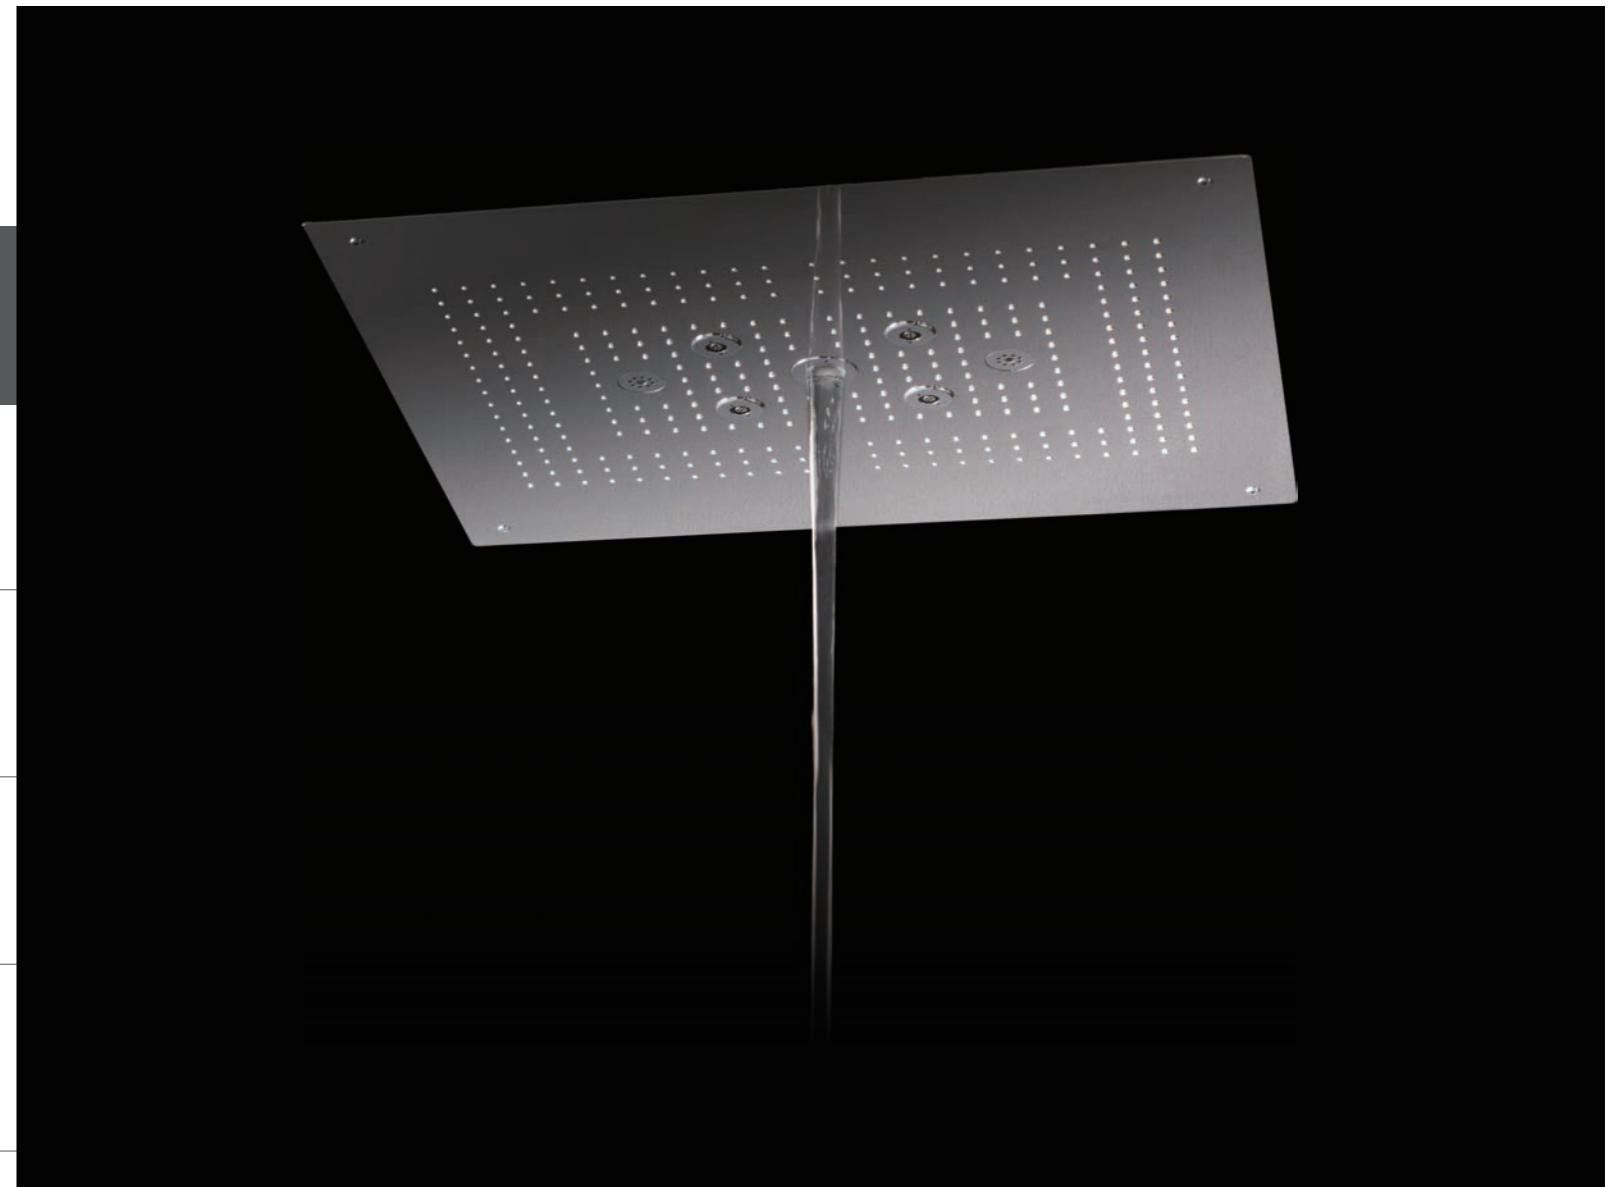

Silver Braid Rim Design  
 Gold Braid Rim Design

ACCESSORIES/  
OTHERS

BATHTUBS

PUBLIC

UNIVERSAL  
DESIGN

TILES

- ① **DBX117CA**  
Aerial Fixed Shower Head  
600 x 530mm
- ② **DP351 / DV351-1**  
3 Way Diverter
- ③ **DP350 / DV105R**  
Volumn Control Valve
- ④ **DP419 / DV418**  
Thermostat Controller
- ⑤ **DP346R / DV101R**  
On/ Off Valve
- ⑥ **DBX116-1C**  
Gyrostream Body Shower
- ⑦ **DBX111CAF**  
Aerial Hand Shower Set  
ø 150 mm