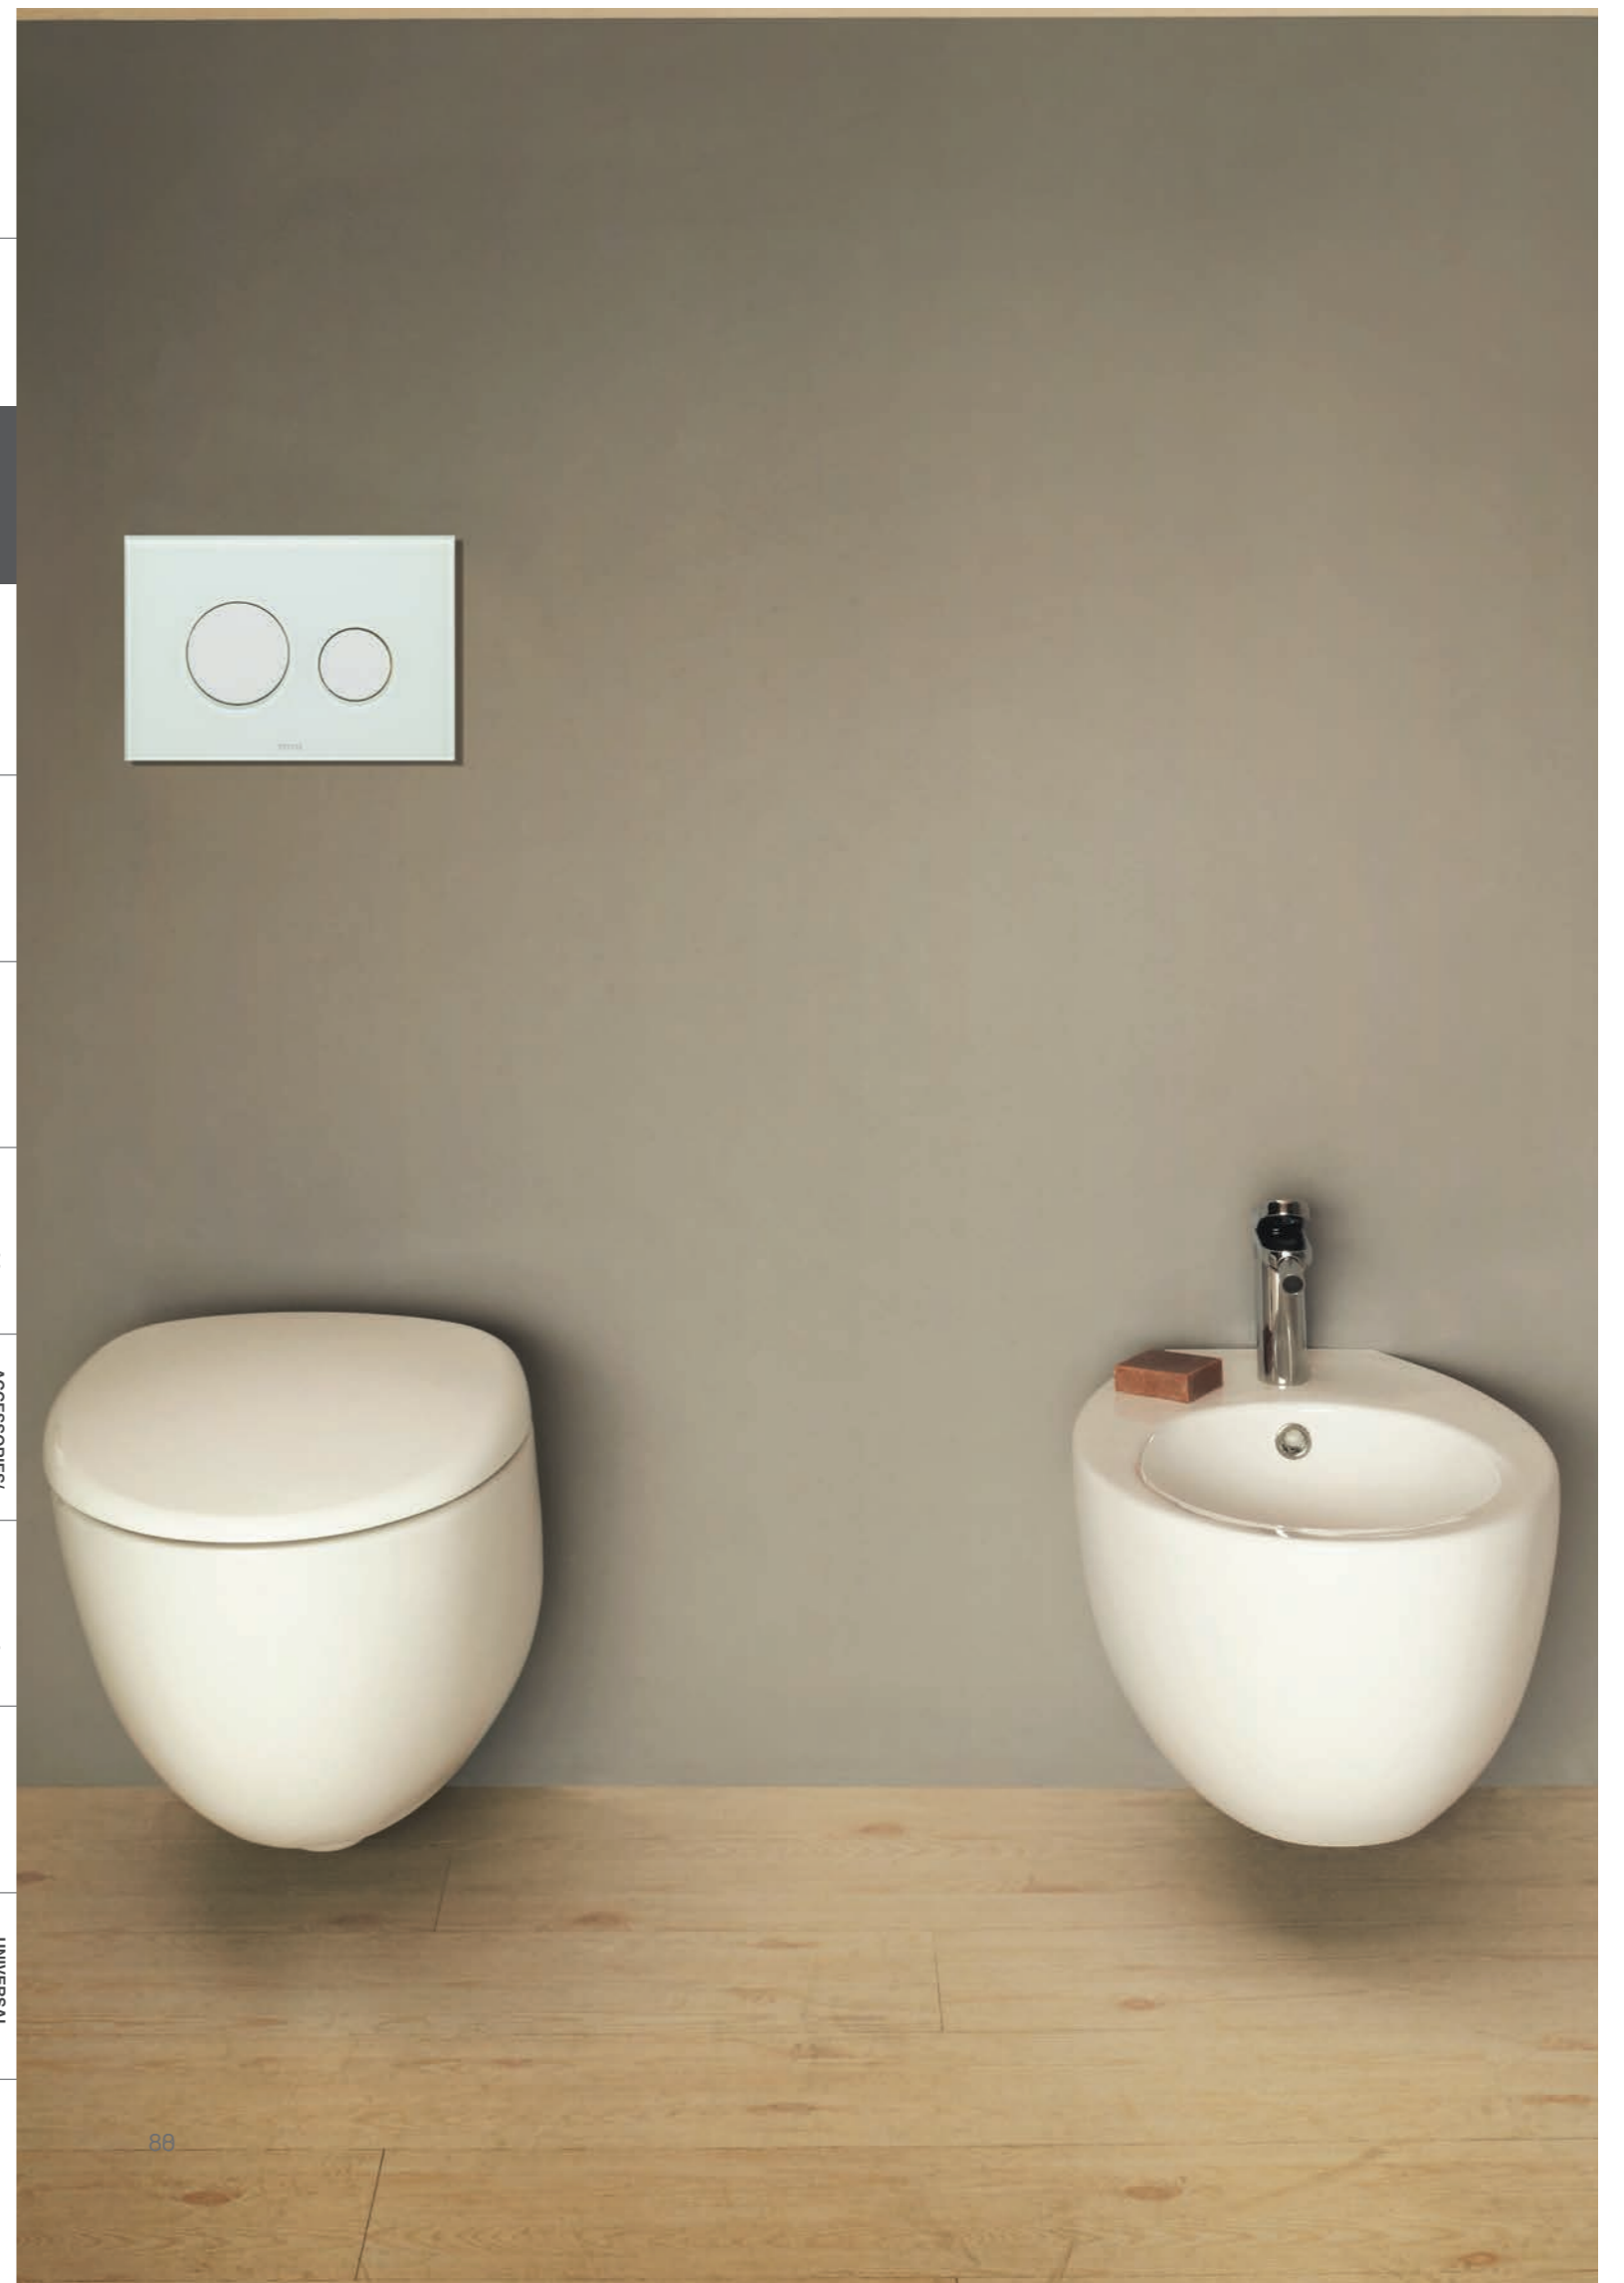

TECHNOLOGIES

NEOREST

SUITES

WASHLET

TOILETS

LAVATORIES

FITTINGS

ACCESSORIES/
OTHERS

BATHTUBS

PUBLIC

UNIVERSAL
DESIGN

TILES