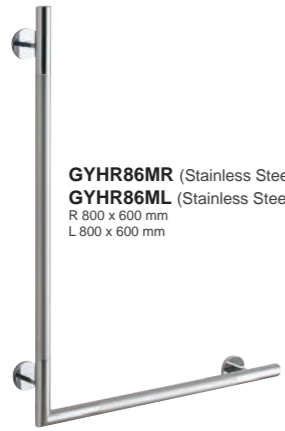

UNIVERSAL DESIGN

GYHR86MR (Stainless Steel)
GYHR86ML (Stainless Steel)
R 800 x 600 mm
L 800 x 600 mm