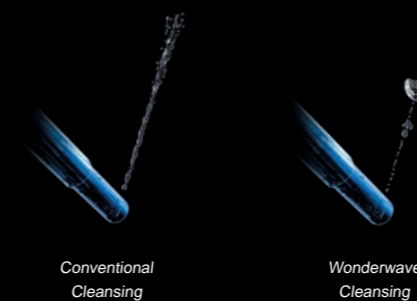

## WONDERWAVE CLEANSING

This technique sprays water droplets in rapid succession to achieve powerful cleansing while only using small amount of water. This technology strikes a balance between eco-friendliness and comfort by supplying an alternate motion of large and small water droplets to provide a sense of abundance yet sufficient strength.