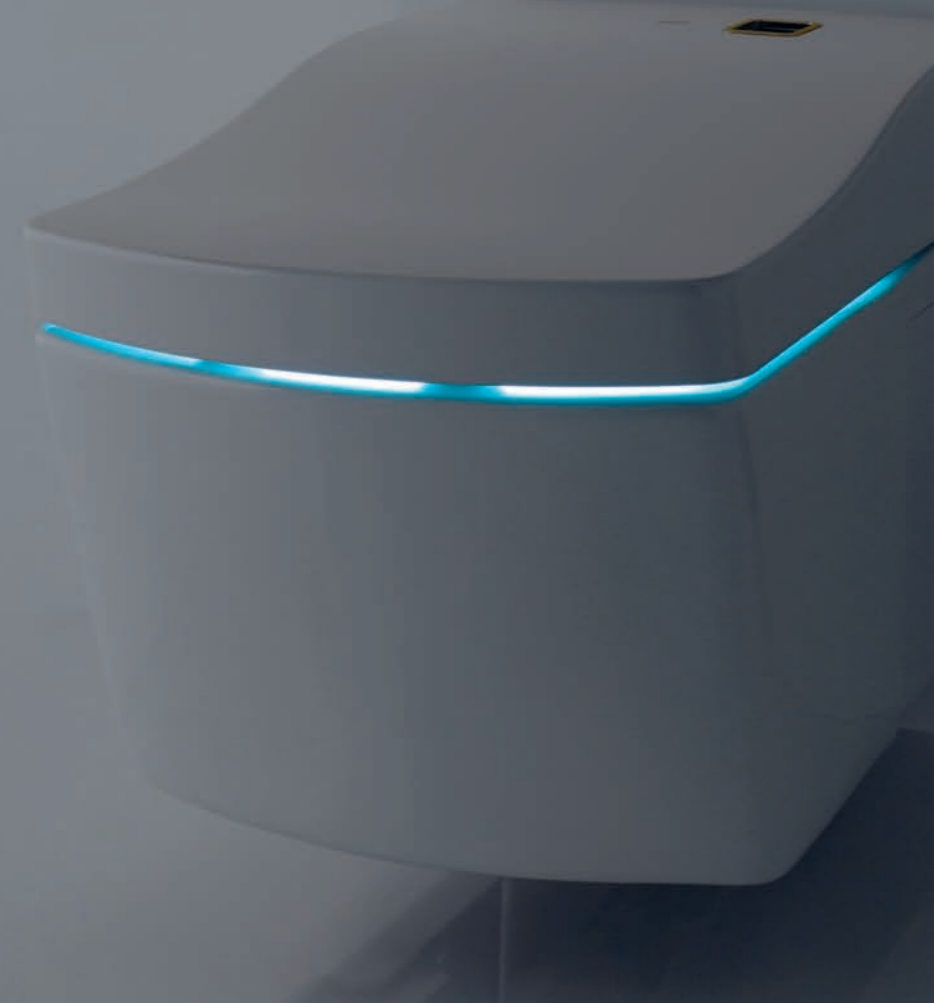

## ACTILIGHT

The NEOREST with Actilight represents the zenith of clean technology made to improve life. It is the only toilet with the technology to stay clean on its own, ridding itself of both visible and invisible waste through a photocatalytic process. Indulge in the comfort and cleanliness of NEOREST with Actilight.