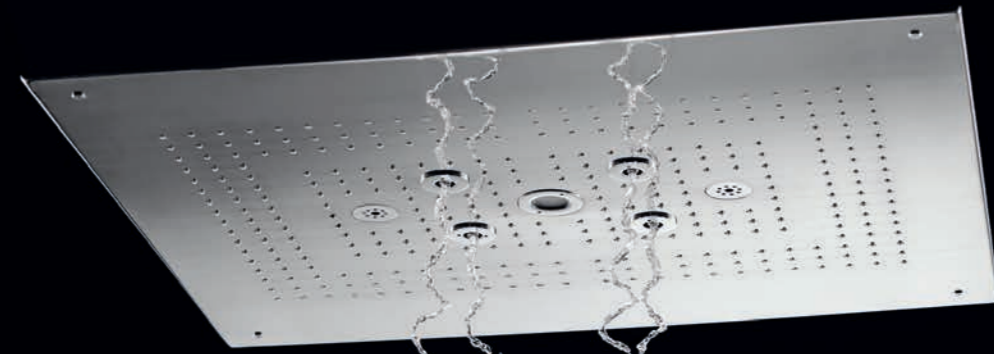

FITTINGS

- Comfortable shower experience
- Use less water

TECHNOLOGIES

NEOREST

SUITES

WASHLET

TOILETS

LAVATORIES

FITTINGS

ACCESSORIES/
OTHERS

BATHTUBS

PUBLIC

UNIVERSAL
DESIGN

TILES

AERIAL FIXED SHOWER HEADS