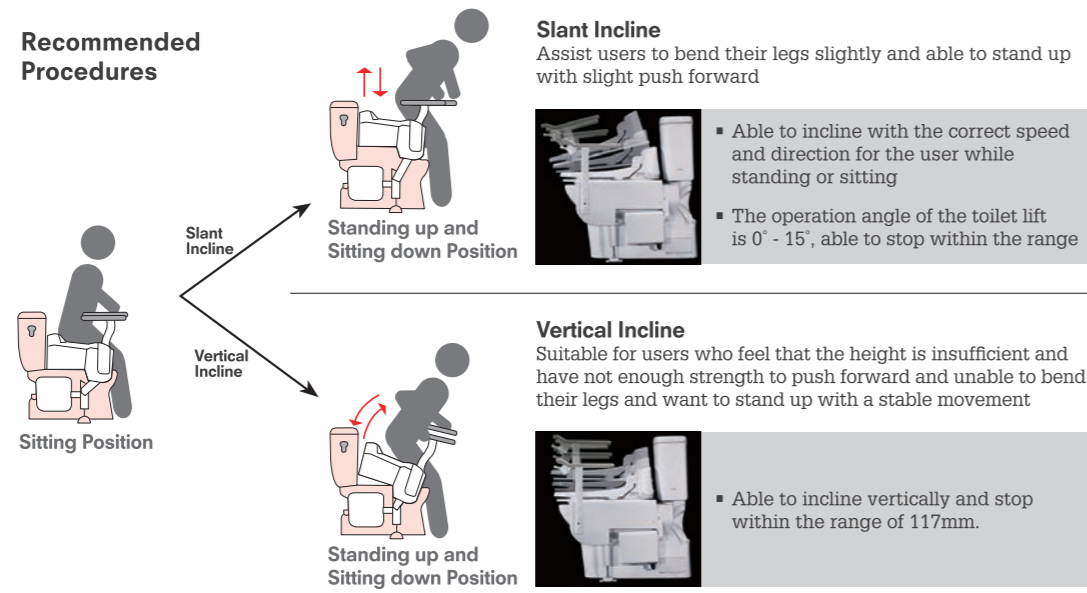

POWERED ELEVATING TOILET SEAT LIFT

Instructions

Recommended Procedures

GEWC141
Toilet Lift (With arms)
Power : 80W
Power Source : 220V (50Hz)
Operating Weight : <100kg
575-689W x 647L x 600-718H mm

TECHNOLOGIES
NEOREST
SUITES
WASHLET
TOILETS
LAVATORIES
FITTINGS
ACCESSORIES/OTHERS
BATHTUBS
PUBLIC
UNIVERSAL DESIGN
TILES