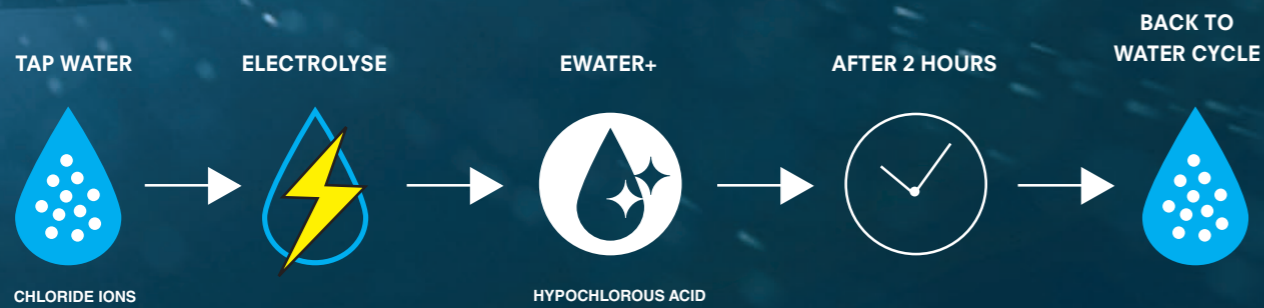

NEOREST flushes automatically and sprays ewater+

INTERIM

UV light activates and decomposes waste particles

# ELIMINATING 99.9% OF BACTERIA THAT CAN BE FOUND ON THE TOILET BOWL.

EWATER+ is an antibacterial liquid that prevents waste particles from accumulating and staining the toilet bowl. It is automatically sprayed onto the toilet bowl after flushing. It eliminates 99.9% of bacteria and sterilises the bidet nozzle after every use.

Tap water is electrolysed as it travels through the toilet.

## HOW IT WORKS

When naturally occurring chloride ions in tap water are electrolysed, they turn into hypochlorous acid, the active ingredient of ewater+. Hypochlorous acid is capable of instantly sterilising a dirty surface.