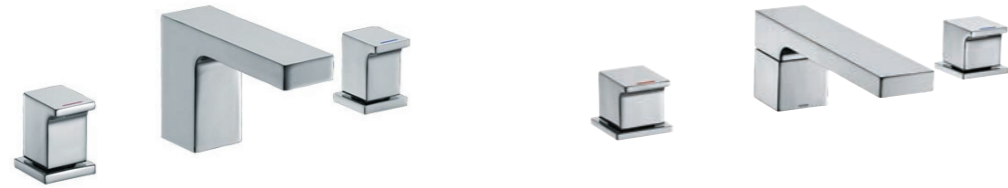

FITTINGS

ICON

TX119LJ
8" Lavatory Faucet
w/ Pop-up Waste

TX467SI
Bath Filler and Mixer