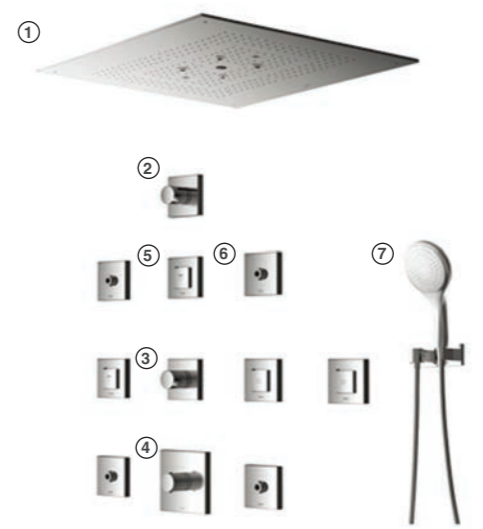

FITTINGS

**PJY1886HPWMGE** (Gold Braid)  
**PJY1886HPWMNE** (Silver Braid)

Reinforced Marble  
 Free Standing Bathtub  
 w/ Hand Grips  
 1800W x 950D x 600H mm  
 Slip-Resistance Surface  
 Waste Fittings Included

Silver Braid Rim Design  
 Gold Braid Rim Design

ACCESSORIES/  
OTHERS

BATHTUBS

PUBLIC

UNIVERSAL  
DESIGN

TILES

- ① **DBX117CA**  
Aerial Fixed Shower Head  
600 x 530mm
- ② **DP351 / DV351-1**  
3 Way Diverter
- ③ **DP350 / DV105R**  
Volumn Control Valve
- ④ **DP419 / DV418**  
Thermostat Controller
- ⑤ **DP346R / DV101R**  
On/ Off Valve
- ⑥ **DBX116-1C**  
Gyrostream Body Shower
- ⑦ **DBX111CAF**  
Aerial Hand Shower Set  
ø 150 mm