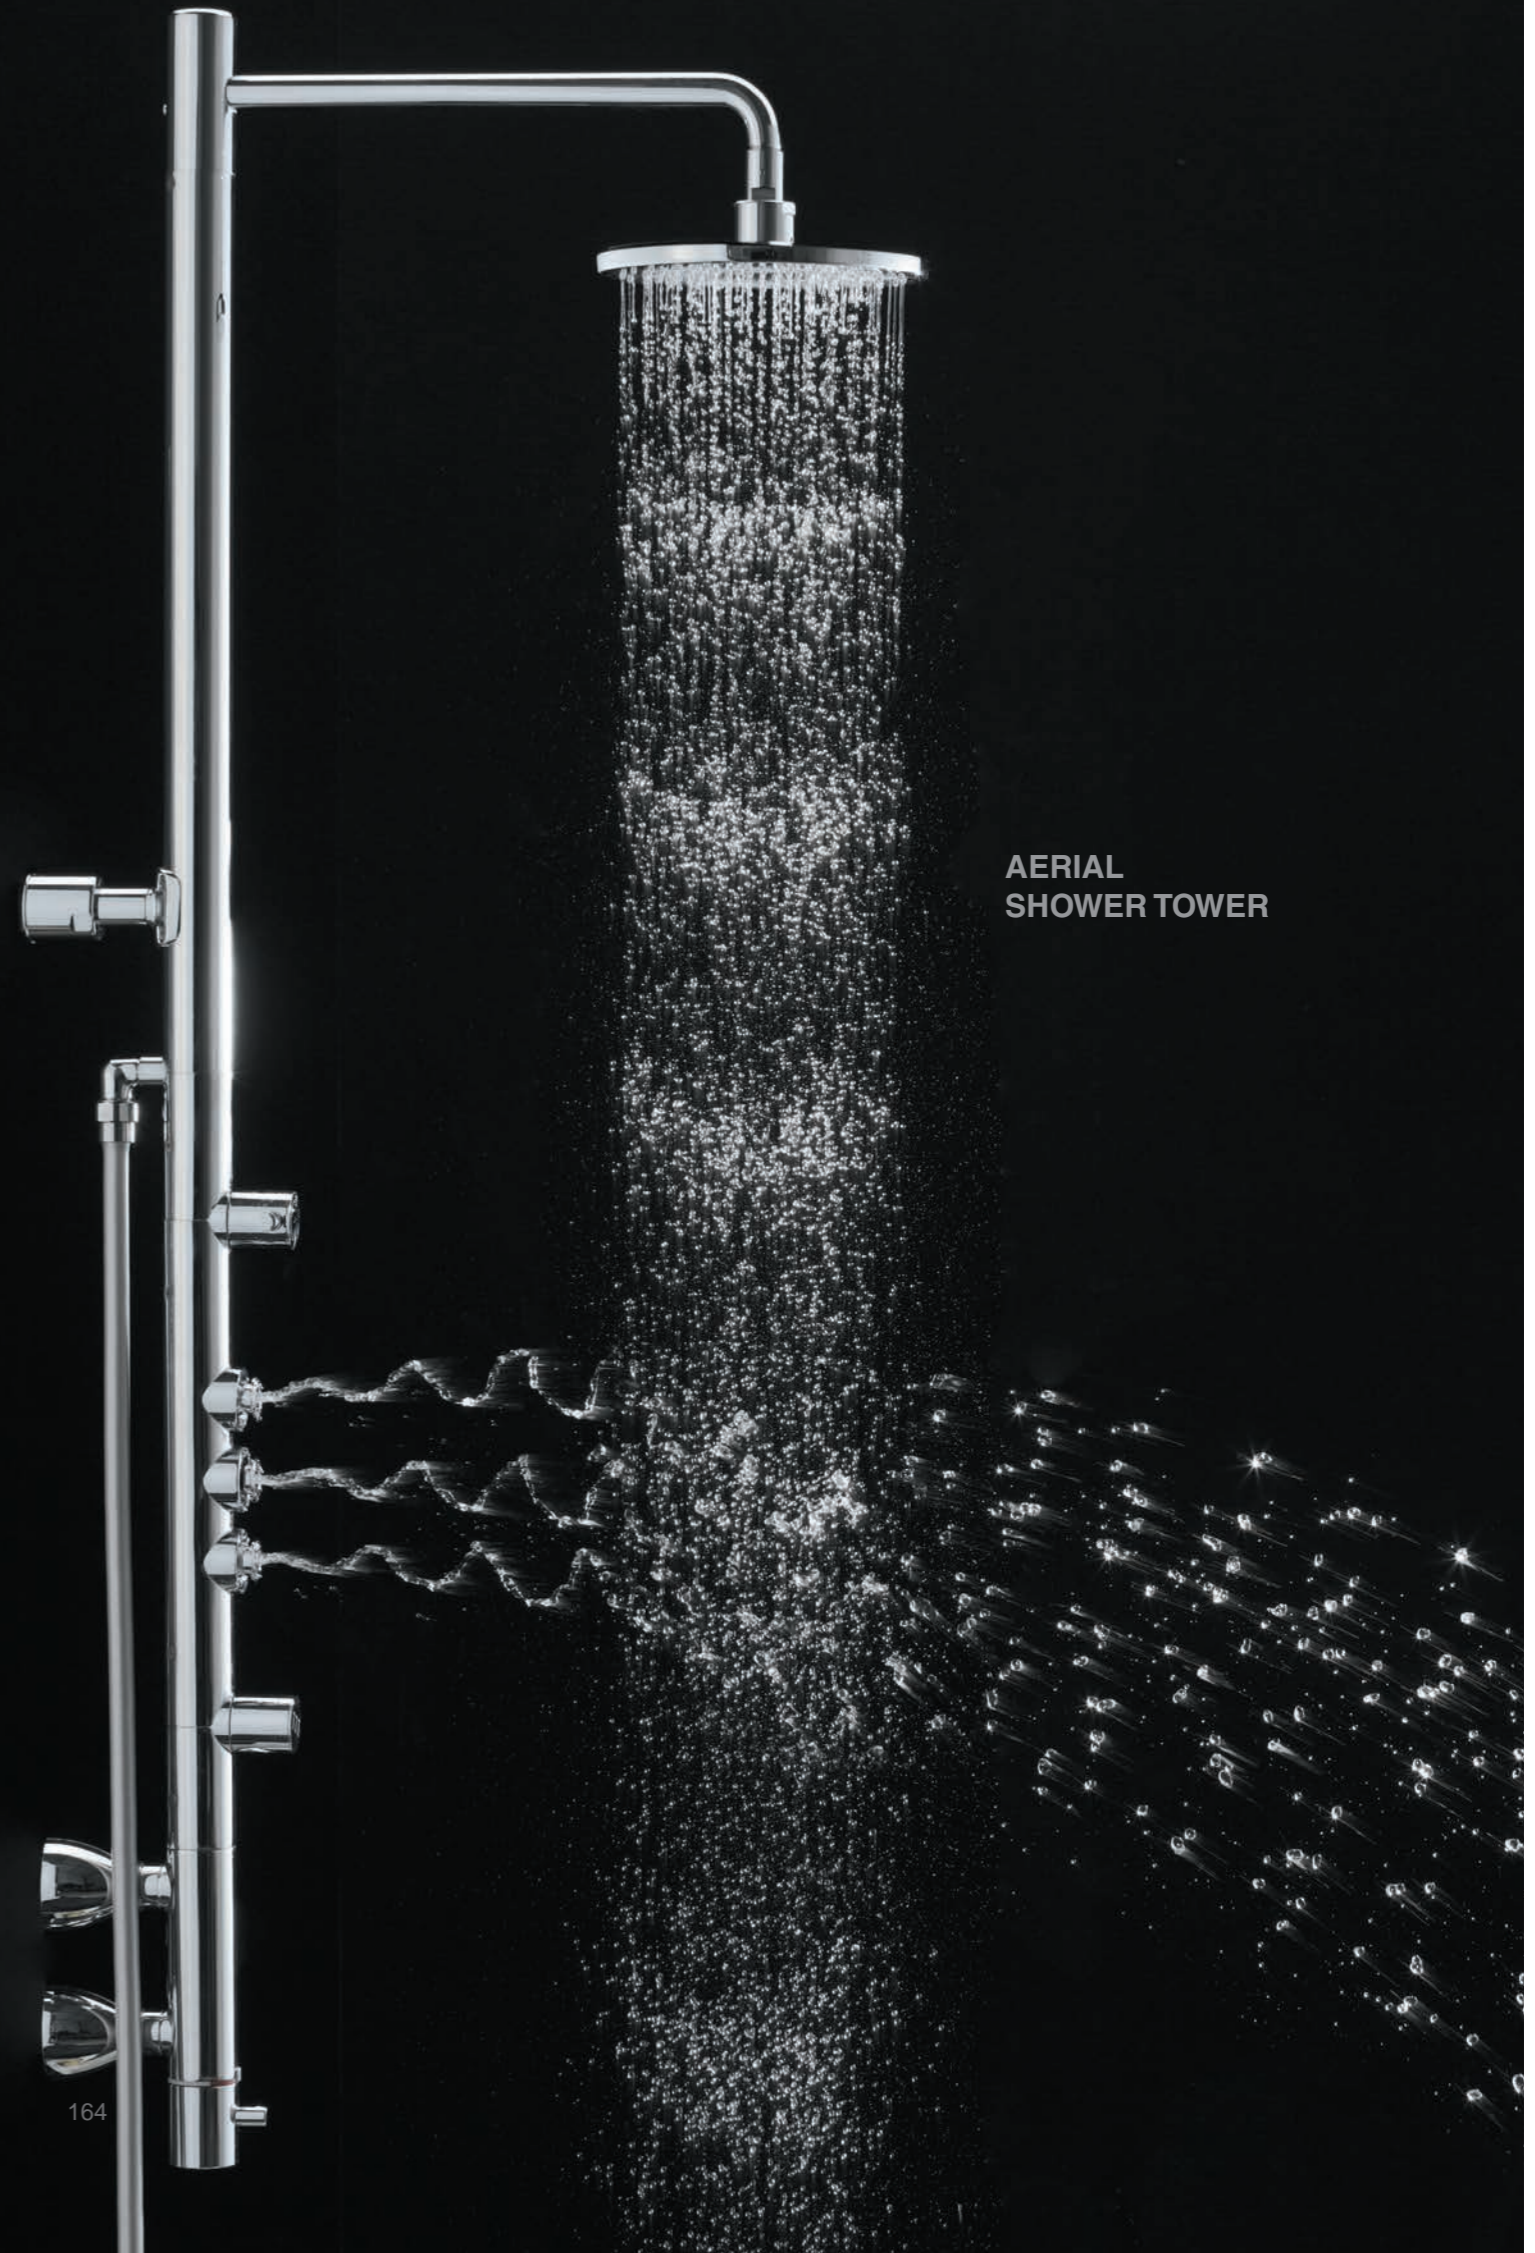

For Australia

TOTO GREEN CHALLENGE

DBX115CAMR
200 x 200 mm

For Australia

TOTO GREEN CHALLENGE

DBX114CAMR
Aerial Fixed Shower Head
(Wall Type)
300 x 300 mm

TOTO GREEN CHALLENGE

For Australia

TOTO GREEN CHALLENGE

TOTO GREEN CHALLENGE

For Australia

TOTO GREEN CHALLENGE

TOTO GREEN CHALLENGE

For Australia

TOTO GREEN CHALLENGE

TOTO GREEN CHALLENGE

TECHNOLOGIES
NEOREST
SUITES
WASHLET
TOILETS
LAVATORIES
FITTINGS
ACCESSORIES/
OTHERS
BATHTUBS
PUBLIC
UNIVERSAL
DESIGN
TILES

AERIAL SHOWER TOWER