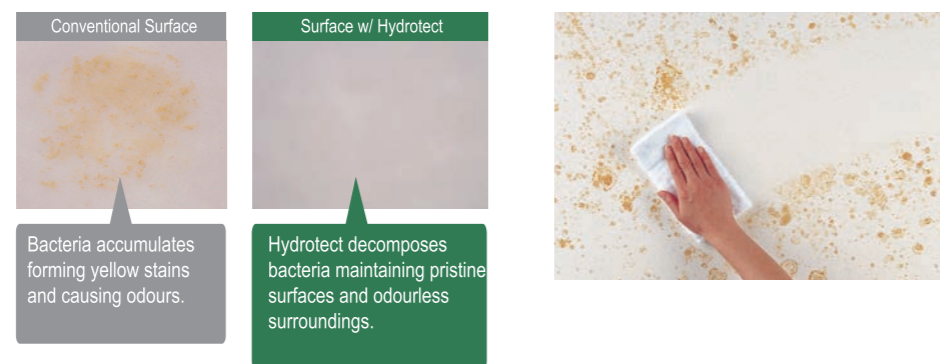

Anti-Odour

Through the decomposition of organic substances, surfaces remain free of stains that often emit foul odours.