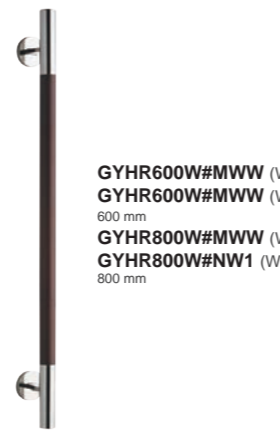

**GYHR600M** (Stainless Steel)  
 600 mm  
**GYHR800M** (Stainless Steel)  
 800 mm

**GYHR600W#MWW** (Wood)  
**GYHR600WL#MWW** (White)  
 600 mm  
**GYHR800W#MWW** (Wood)  
**GYHR800WL#NW1** (White)  
 800 mm