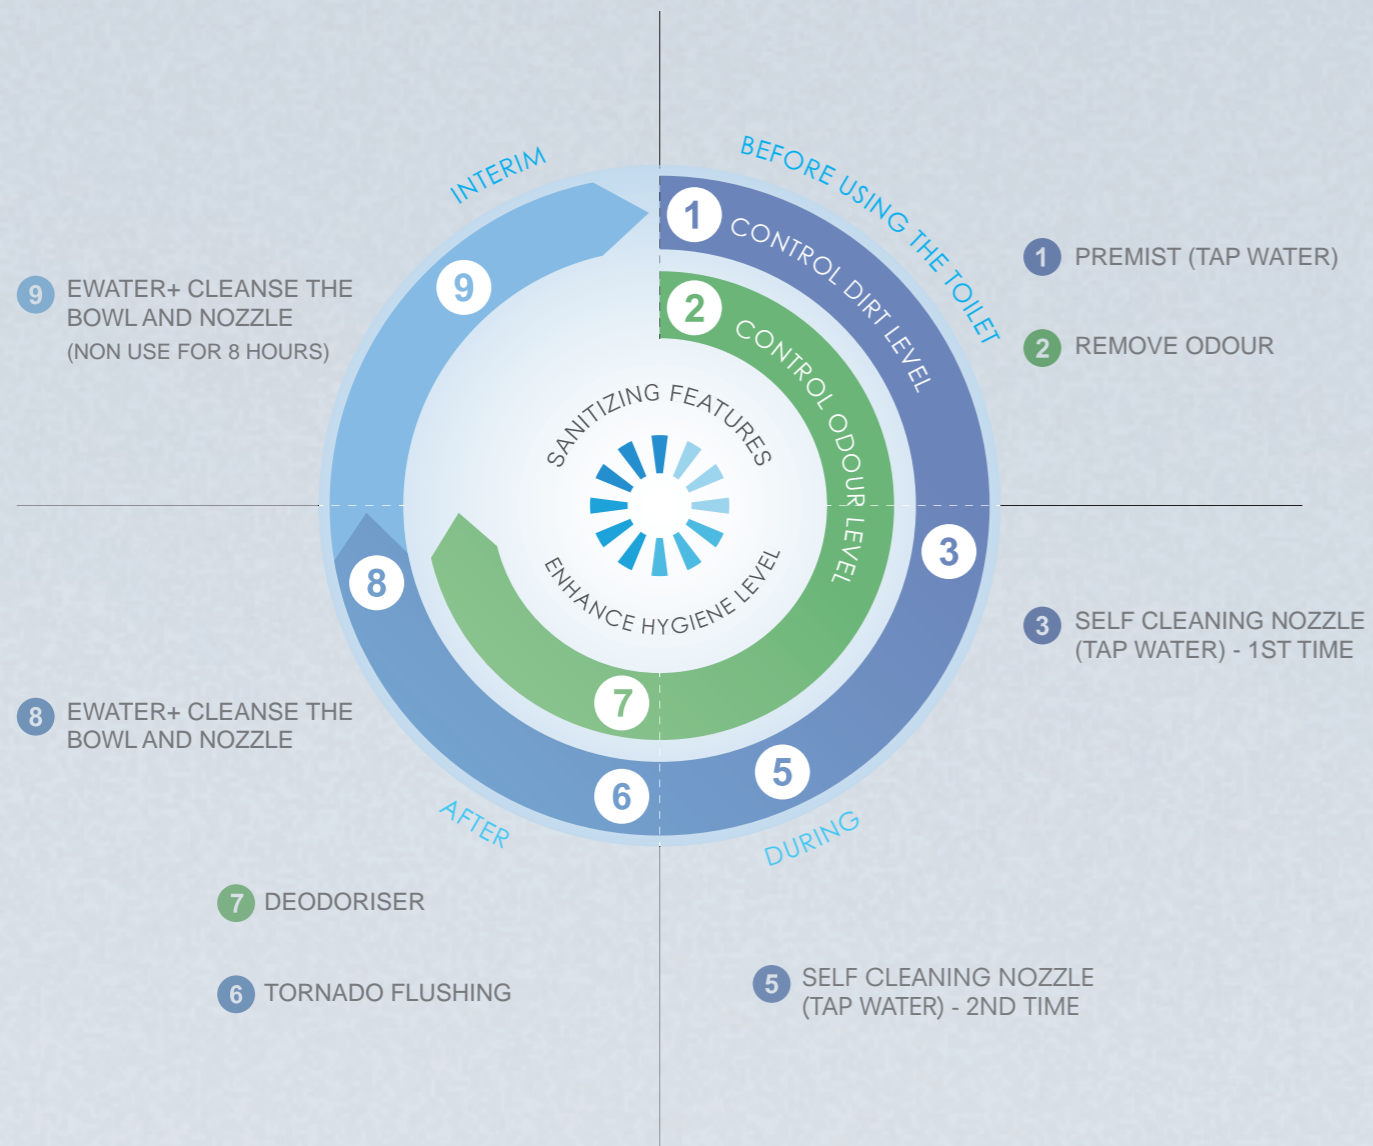

SANITIZING FEATURES

TOTO SPECIAL [SANITIZING FEATURES] HELPS MAINTAIN AND KEEP THE TOILET CLEAN , THE PURIFICATION CYCLE WILL ENHANCE THE HYGIENE LEVEL BY SANITIZING , KILLING BACTERIA AND ELIMINATING ODOUR.