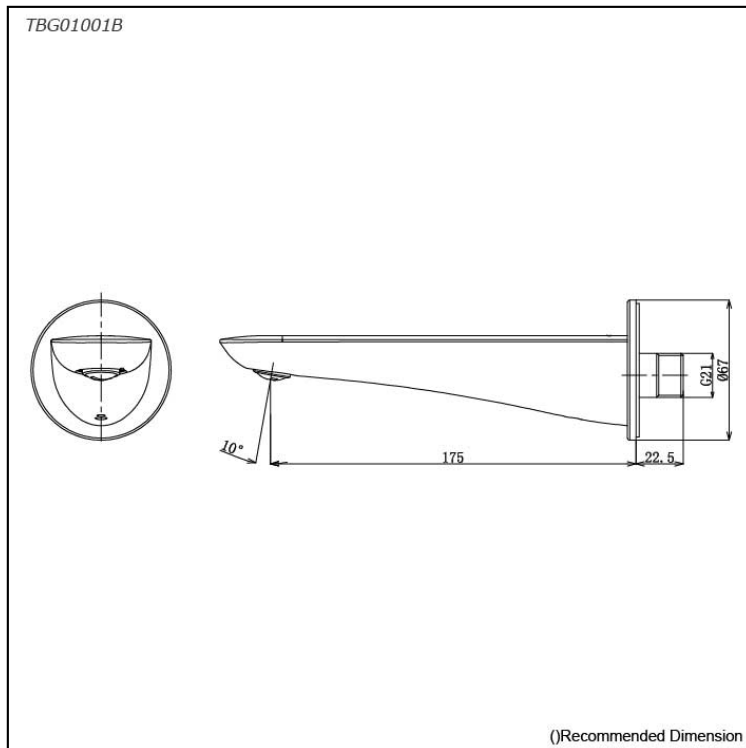

GO Series
Bath Spout

Features

- Contemporary styling

Specifications

Finish: Chrome

Material: Brass

Parts description

- **TBG01001B**
Bath Spout

Flow Rate

TBG01001B