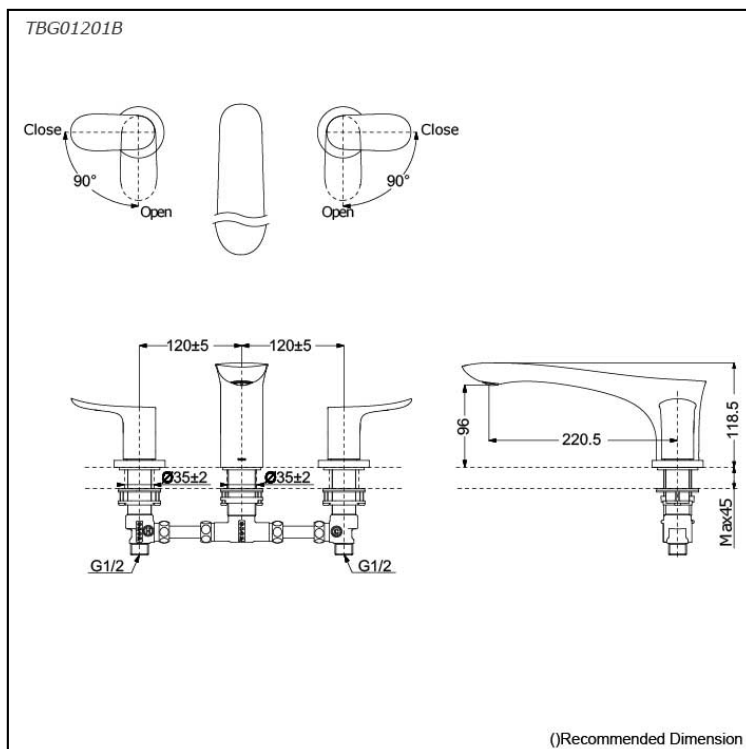

GO Series
Bath Filler without Shower
(3-Holes)

Features

- Design concept is gorgeous and organic
- Safety control with heat insulating handle

Specifications

Finish: Chrome

Water Pressure: 0.07MPa~1.0MPa

Parts description

- **TBG01201B**
Bath Filler without Shower (3-Holes)

Flow Rate

TBG01201B