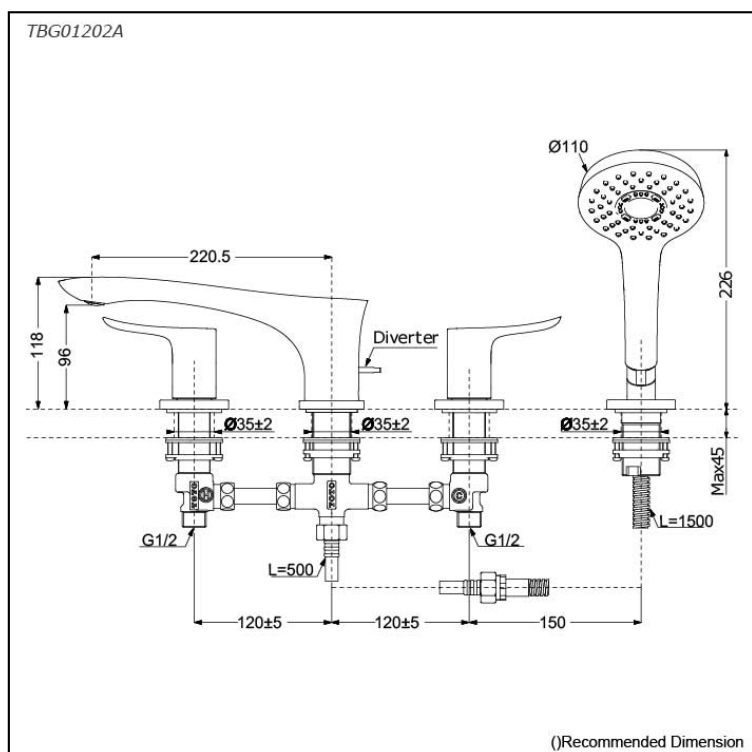

GO Series
Bath & Shower Set
(4-Holes)

Features

- Design concept is gorgeous and organic
- Safety control with heat insulating handle.
- 1 mode function hand shower (Round Shape, Comfort Wave)

Specifications

Finish: Chrome
 Material: Brass (Faucet)
 Plastic (Hand Shower)
 Water Pressure: 0.1Mpa~1.0Mpa

Parts description

- **TBG01202A**
Bath & Shower Set (4-Holes)

Flow Rate

TBG01202A