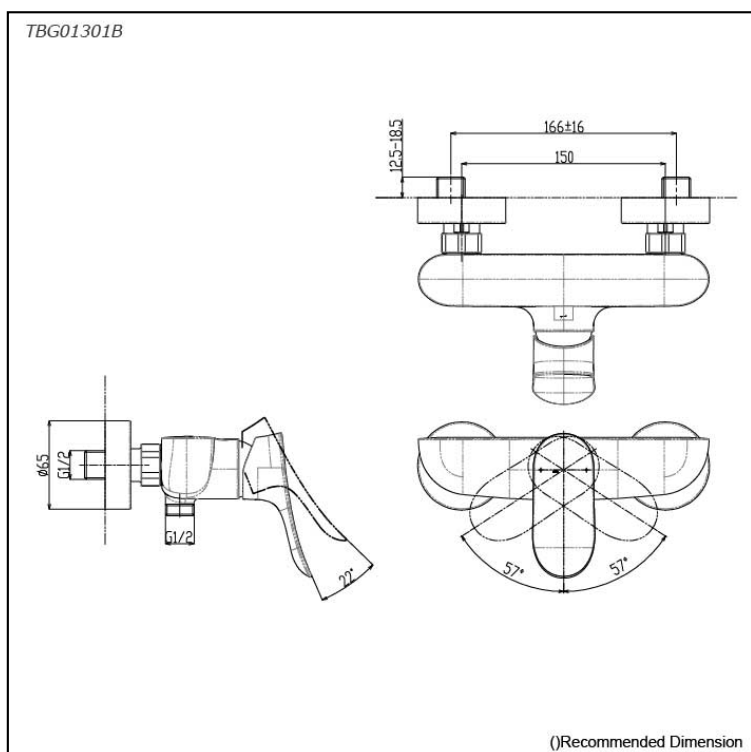

GO Series
Exposed Single Lever
Shower Mixer

Features

- Design Concept is Gorgeous and Organic.

Specifications

Finish: Chrome
Material: Brass
Water Pressure: 0.05MPa~1.0MPa

Parts description

- **TBG01301B**
Exposed Single Lever Shower Mixer

Flow Rate

TBG01301B