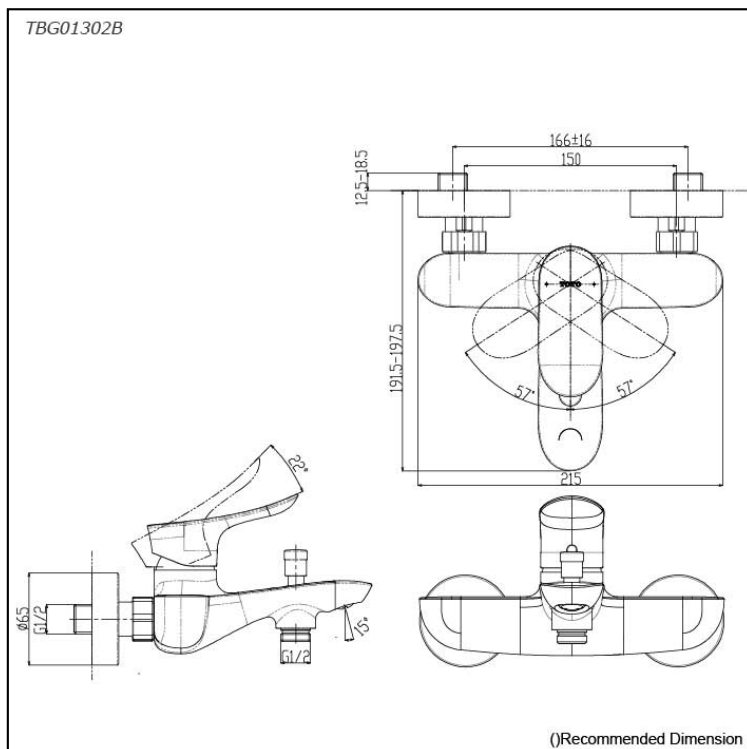

GO Series
Exposed Single Lever Bath &
Shower Mixer

Features

- Design Concept is Gorgeous and Organic.

Specifications

Finish: Chrome
Material: Brass
Water Pressure: 0.05MPa~1.0MPa

Parts description

- **TBG01302B**
Exposed Single Lever Bath & Shower Mixer

Flow Rate

TBG01302B