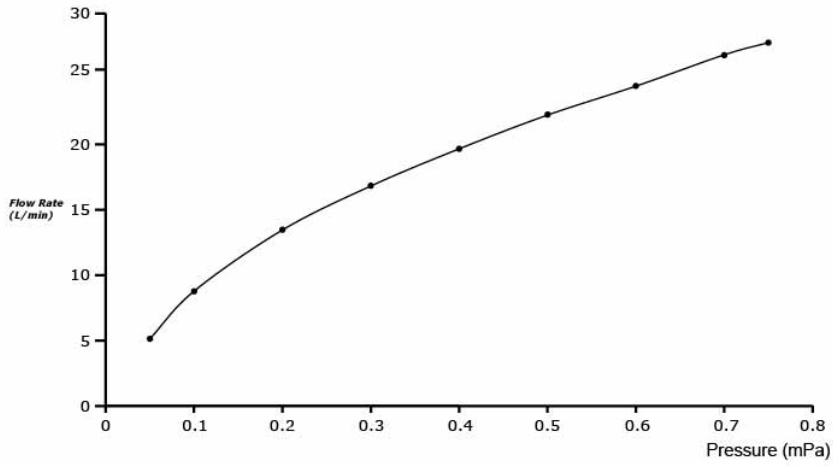

### Parts description

- **TBG01306A**  
Floor-standing Bath & Shower Set
- **TBN01105B**  
Floor Standing Bathtub Filler Base

### Flow Rate

TBG01306A /  
TBN01105B

Spout