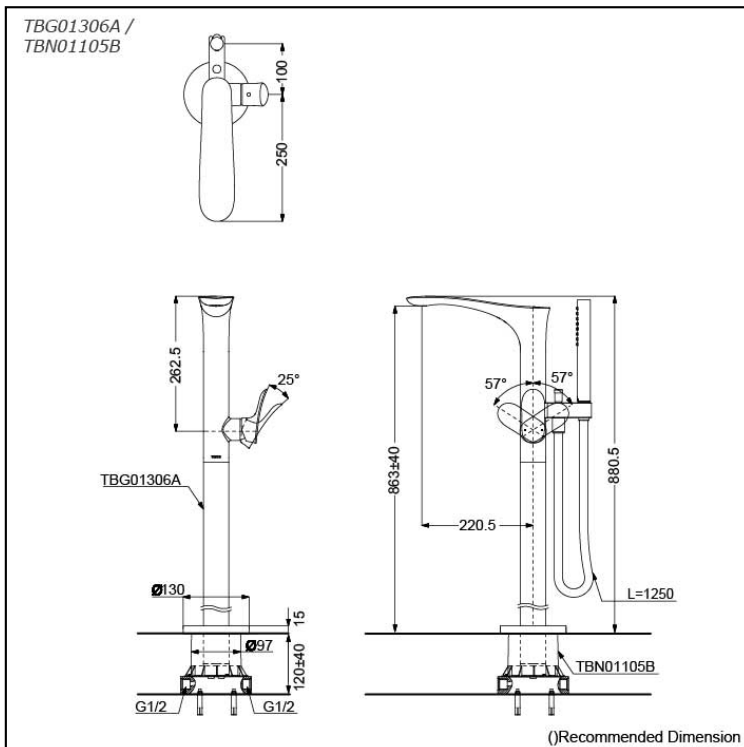

### Specifications

Finish: Chrome  
Material: Brass (Faucet) Plastic (Hand Shower)

### Parts description

- **TBG01306A**  
Floor-standing Bath & Shower Set
- **TBN01105B**  
Floor Standing Bathtub Filler Base

### Flow Rate

TBG01306A /  
TBN01105B

Spout