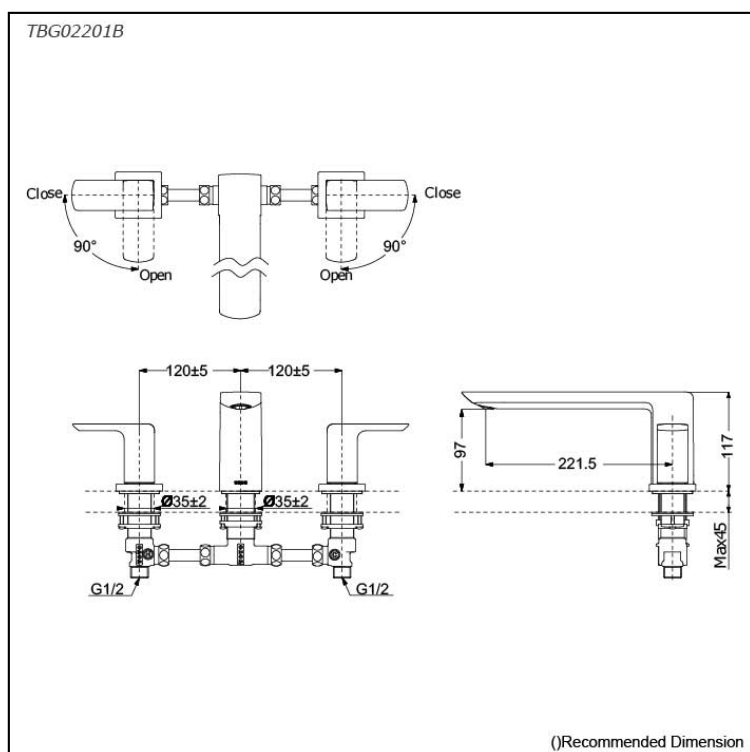

### Specifications

Finish: Chrome  
Material: Brass  
Water Pressure: 0.07MPa~1.0MPa

### Parts description

- **TBG02201B**  
Bath Filler without Shower (3-Holes)