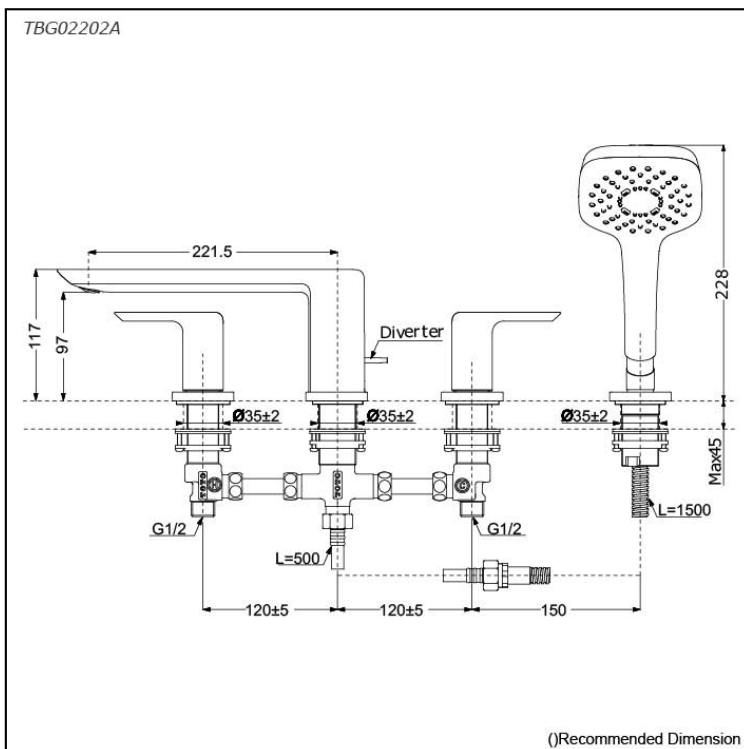

GR Series Bath & Shower Set (4-Holes)

Features

- Design Concept is gorgeous and regal
- Safety control with heat insulating handle.
- 1 mode function hand shower (Square Shape, Comfort Wave)

Specifications

Finish: Chrome
 Material: Brass (Faucet)
 Plastic (Hand Shower)
 Water Pressure: 0.1Mpa~1.0Mpa

Parts description

- **TBG02202A**
Bath & Shower Set (4-Holes)

Flow Rate

TBG02202A