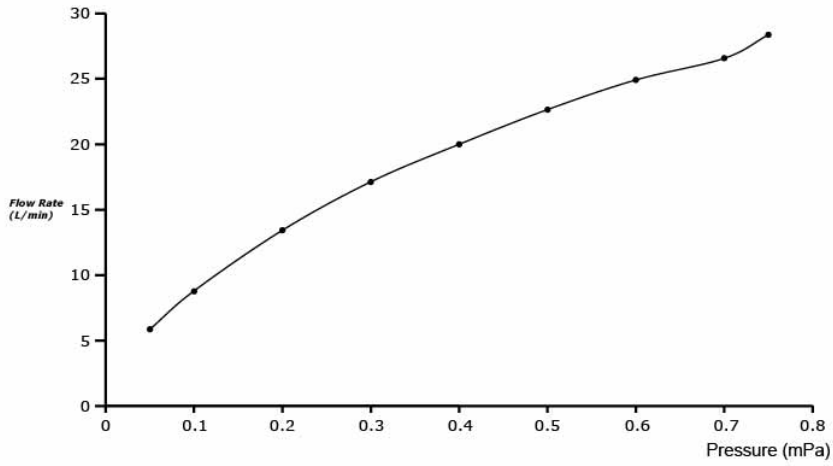

GR Series
Floor-standing Bath & Shower Set

Features

- Design Concept is Gorgeous and Regal
- 1 mode function hand shower (Comfort Wave)

Specifications

Finish: Chrome
Material: Brass (Faucet)
Plastic (Hand Shower)

Parts description

- **TBG02306A**
Floor-standing Bath & Shower Set
- **TBN01105B**
Floor-standing Bathtub Filler Base

Flow Rate

TBG02306A /
TBN01105B

Spout

Flow Rate

TBG02306A /
TBN01105B

Hand Shower