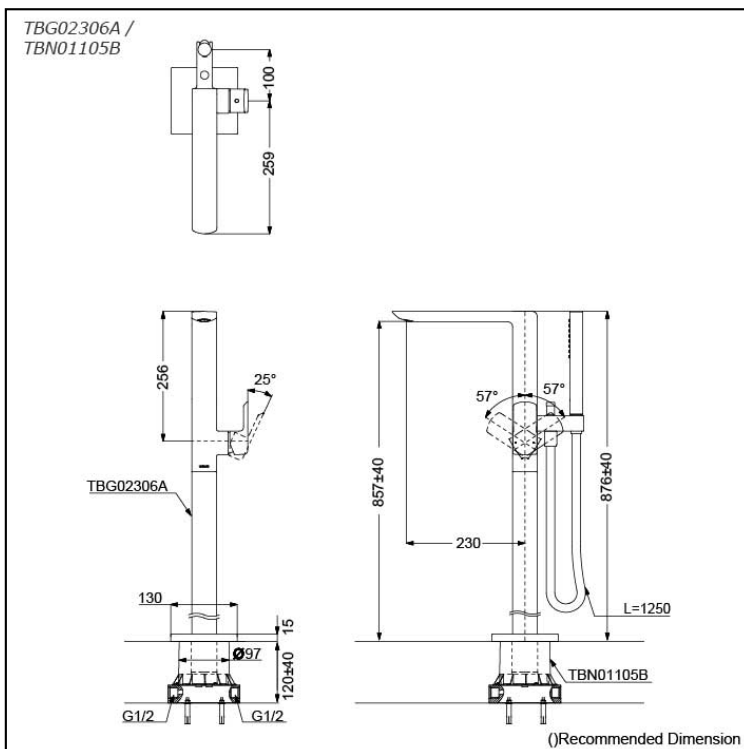

GR Series
Floor-standing Bath & Shower Set

Features

- Design Concept is Gorgeous and Regal
- 1 mode function hand shower (Comfort Wave)

Specifications

Finish: Chrome
Material: Brass (Faucet)
Plastic (Hand Shower)

Parts description

- **TBG02306A**
Floor-standing Bath & Shower Set
- **TBN01105B**
Floor-standing Bathtub Filler Base

Flow Rate

TBG02306A /
TBN01105B

Spout

Flow Rate

TBG02306A /
TBN01105B

Hand Shower