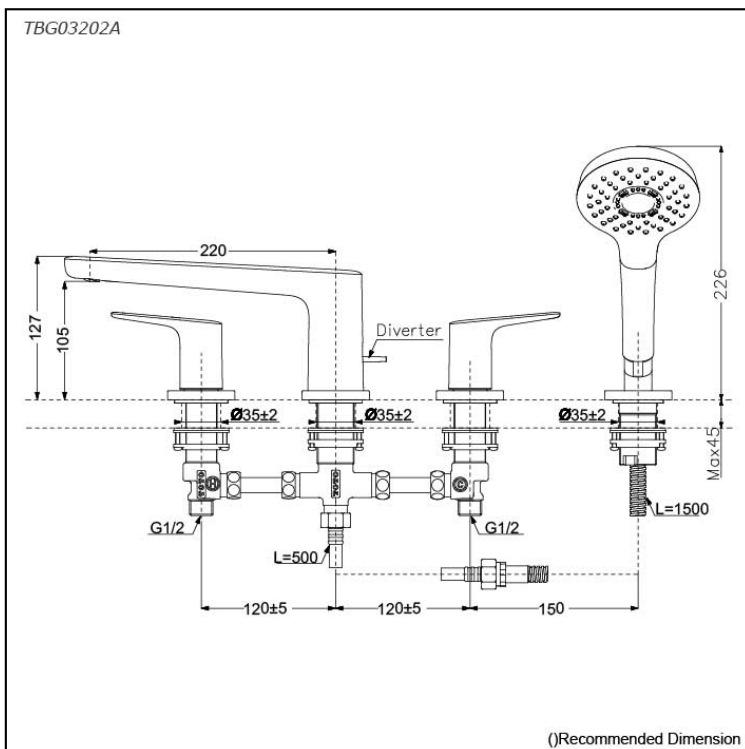

GS Series
Bath & Shower Set
(4-Holes)

Features

- Gorgeous and Smart Design Concept
- Safety control with heat insulating handle.
- 1 mode function hand shower (Square Shape, Comfort Wave)

Specifications

Finish: Chrome
 Material: Brass (Faucet)
 Plastic (Hand Shower)
 Water Pressure: 0.1Mpa~1.0Mpa

Parts description

- **TBG03202A**
Bath & Shower Set (4-Holes)

Flow Rate

TBG03202A