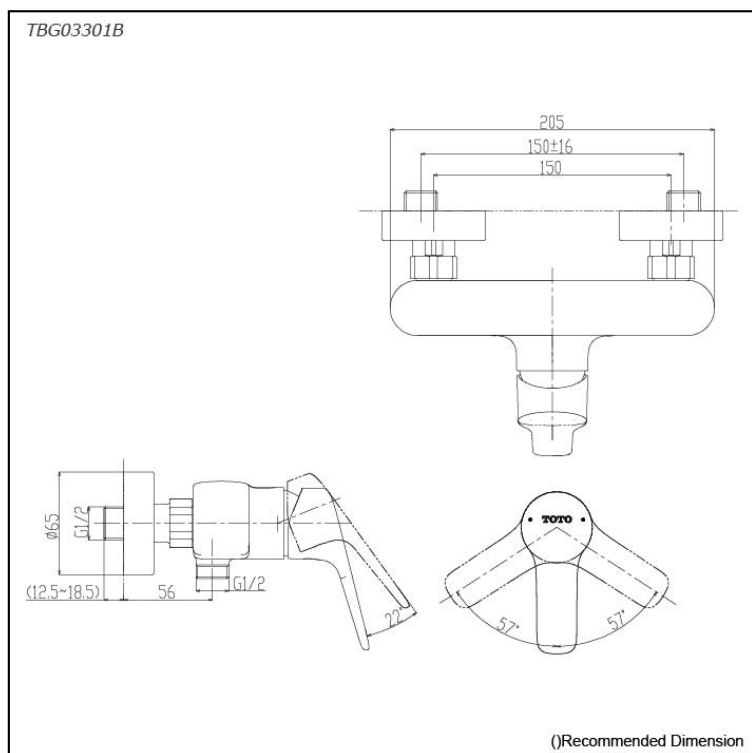

GS Series
Exposed Single Lever Shower Mixer

Features

- Design Concept is Gorgeous and Regal
- TOTO original cartridge for smooth control
- High corrosion resistance plating

Specifications

Finish: Chrome
Material: Brass
Water Pressure: 0.05MPa~1.0MPa

Parts description

- **TBG03301B**
Exposed Single Lever Shower Mixer

Flow Rate

TBG03301B