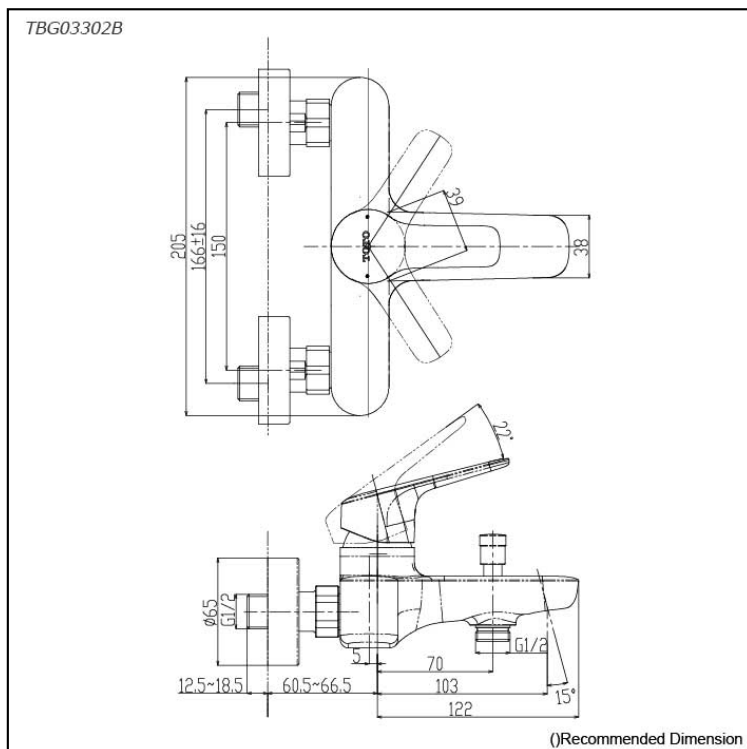

GS Series
Exposed Single Lever Bath &
Shower Mixer

Features

- Design Concept is Gorgeous and Regal
- TOTO original cartridge for smooth control
- High corrosion resistance plating

Specifications

Finish: Chrome
Material: Brass
Water Pressure: 0.05MPa~1.0MPa

Parts description

- **TBG03302B**
Exposed Single Lever Bath & Shower Mixer

Flow Rate

TBG03302B