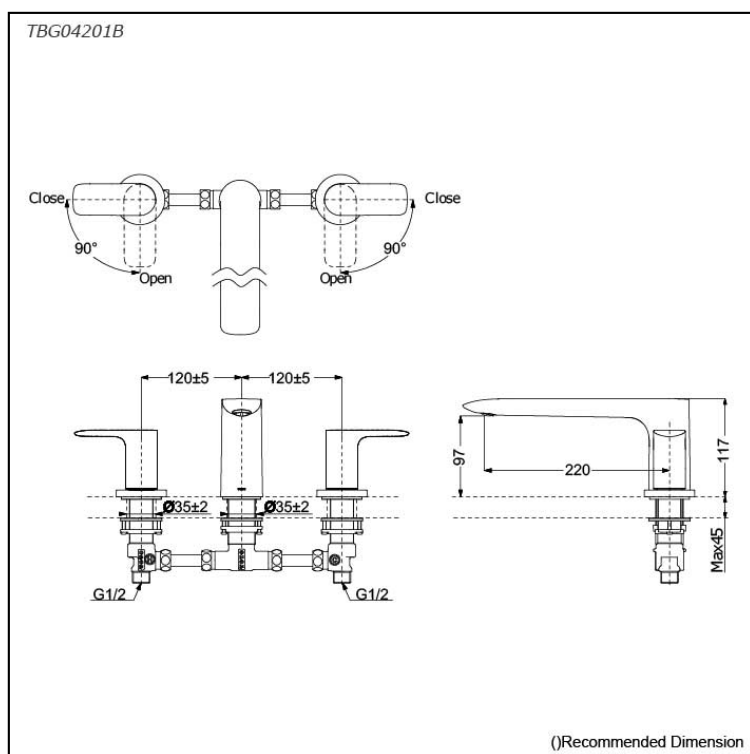

GA Series
Bath Filler without Shower
(3-Holes)

Features

- Contemporary styling
- TOTO original cartridge for smooth control
- Safety control with heat insulating handle.
- High corrosion resistance plating

Specifications

Finish: Chrome
Material: Brass
Water Pressure: 0.07MPa~1.0MPa

Parts description

- **TBG04201B**
Bath Filler without Shower (3-Holes)

Flow Rate

TBG04201B