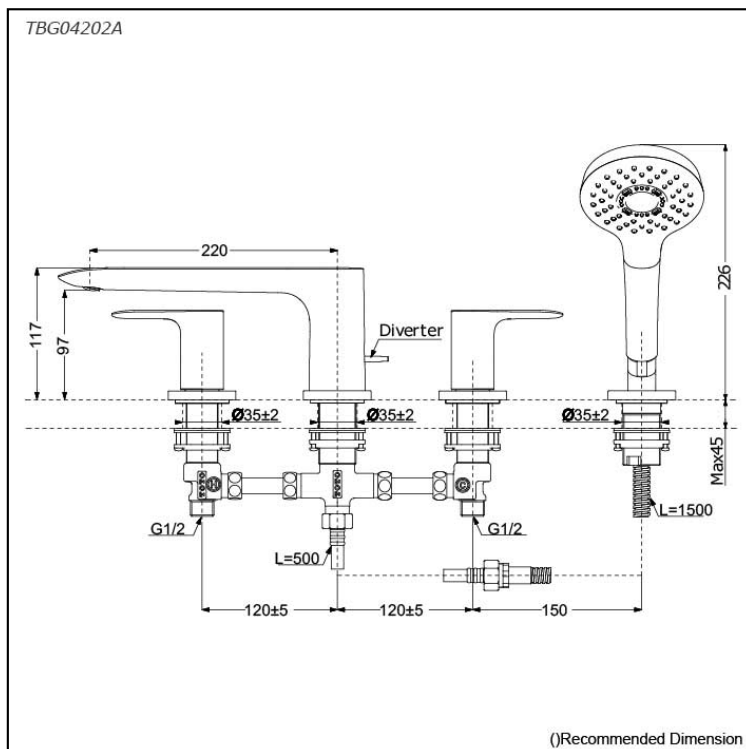

GA Series
Bath & Shower Set
(4-Holes)

Features

- Contemporary styling
- TOTO original cartridge for smooth control
- Safety control with heat insulating handle.
- High corrosion resistance plating
- 1 mode function hand shower (Round shape, Comfort Wave)

Specifications

Finish:	Chrome
Material:	Brass (Faucet) Plastic (Hand Shower)
Water Pressure:	0.1Mpa~1.0Mpa

Parts description

- **TBG04202A**
Bath & Shower Set (4-Holes)

Flow Rate

TBG04202A