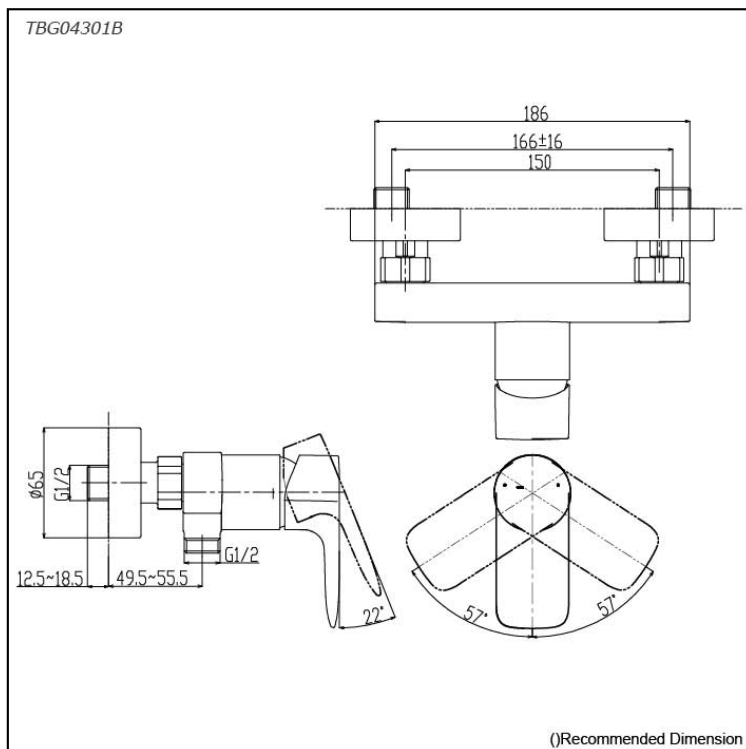

GA Series
Exposed Single Lever Shower Mixer

Features

- Design Concept is Gorgeous and Advance.
- TOTO original cartridge for smooth control
- High corrosion resistance plating

Specifications

Finish: Chrome
Material: Brass
Water Pressure: 0.05MPa~1.0MPa

Parts description

- **TBG04301B**
Exposed Single Lever Shower Mixer

Flow Rate

TBG04301B