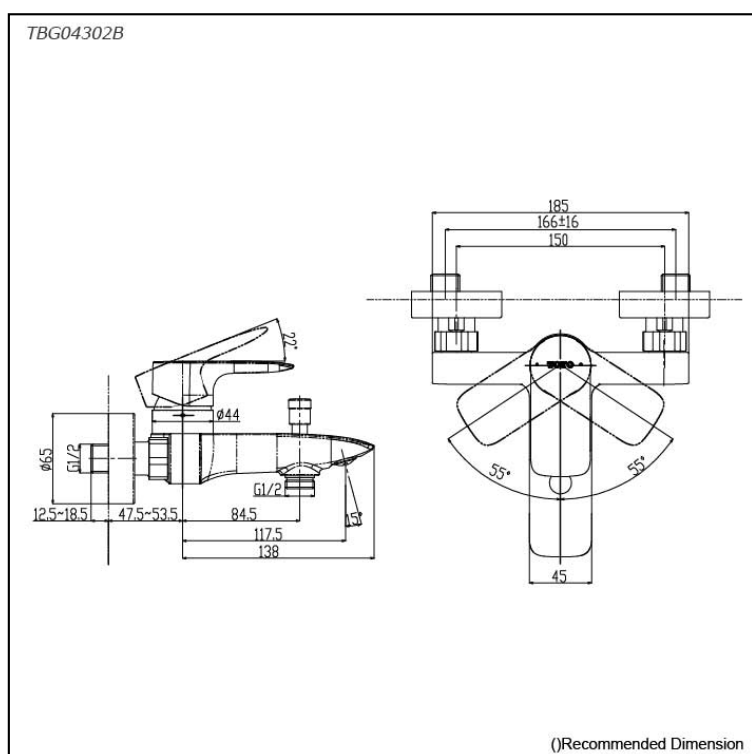

### Specifications

Finish: Chrome  
Material: Brass  
Water Pressure: 0.05MPa~1.0MPa

### Parts description

- **TBG04302B**  
Exposed Single Lever Bath & Shower Mixer