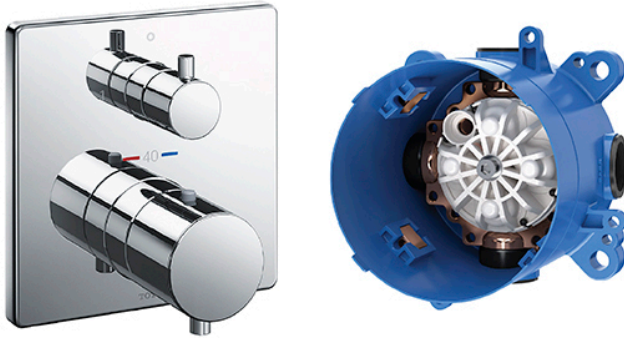

G Selection Showers  
Thermostat Controller  
with Diverter (Square)

### Features

- Good Design with compact and thin plate
- SMA Thermostat valve with heat insulation

### Specifications

Plate Material : Brass

Valve Material: Brass

### Parts description

- **TBV02404B**  
Thermostat Controller with Diverter  
(Square)
- **TBN01001B**  
Concealed Box