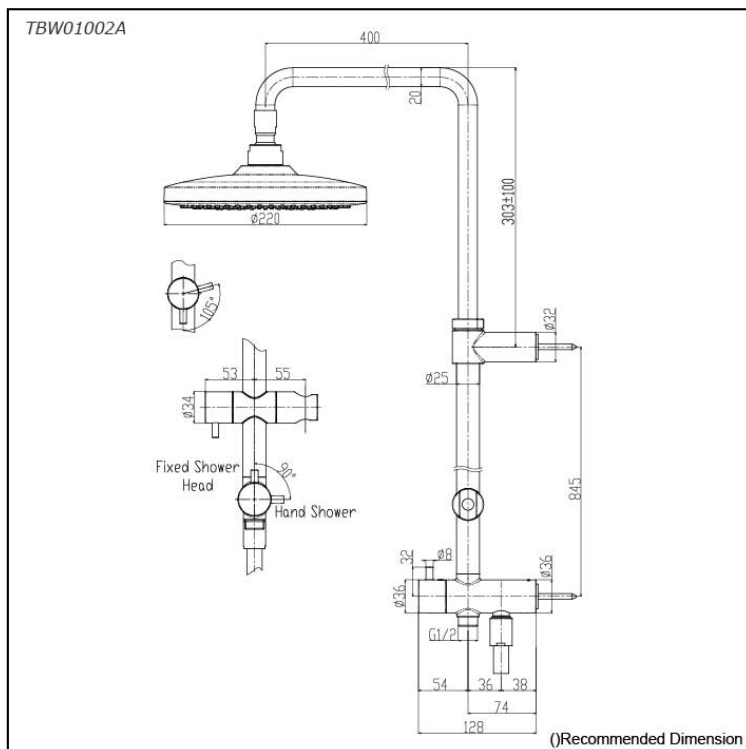

### Specifications

Water Pressure: 0.05 Mpa ~ 1.0 Mpa

Finish: Chrome

Material: Brass (Body)  
Plastic (Shower)

Dimension: Diameter: 220mm

Shape: Round

### Parts description

- **TBW01002A**  
Shower Column  
Round Overhead Shower (w/o Hand Shower and Mixer) (2 mode)

### Flow Rate

TBW01002A