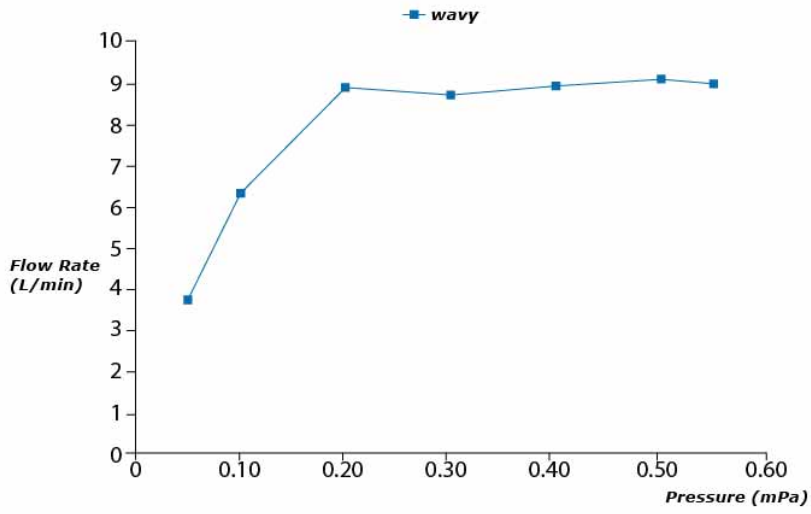

G Selection
Over Head Shower
(Wall Type) (2 mode)

Features

- 2 mode functions, Round shape over head shower (Comfort Wave & Warm Spa)
- Safety with anti-drop mechanism

Specifications

Water Pressure: 0.05 Mpa ~ 1.0 Mpa
 Finish: Chrome
 Material: Brass (Body)
 ABS Plastic (Shower)
 Shape: Round
 Size: Diameter: 220mm

Parts description

- **TBW01004A**
Over Head Shower (Wall Type) (2 mode)

Flow Rate

TBW01004A

Flow Rate

TBW01004A