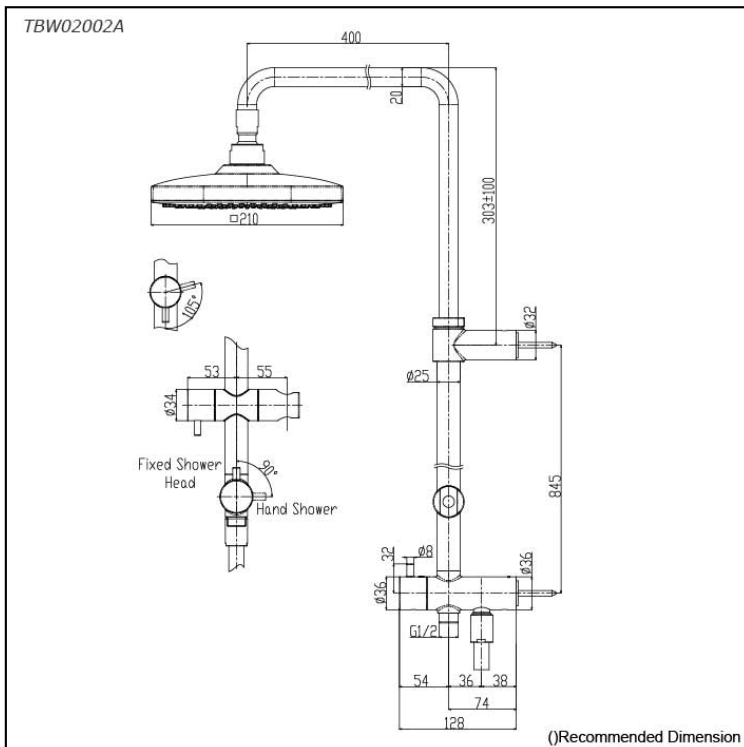

G Selection

Shower Column w/ Shower Head (Square) (2 mode)

Features

- 2 mode function, Square shape over head shower (Warm Pillar, Comfort Wave)
- Safety with anti-drop mechanism
- Adjustable Height for over head shower

Specifications

Water Pressure: 0.05 Mpa ~ 1.0 Mpa

Finish: Chrome

Material: Brass (Body)
Plastic (Shower)

Dimension: 210mm x 210mm

Shape: Square

Parts description

- **TBW02002A**
Shower Column
Square Overhead Shower (w/o Hand Shower and Mixer) (2 mode)

Flow Rate

TBW02002A