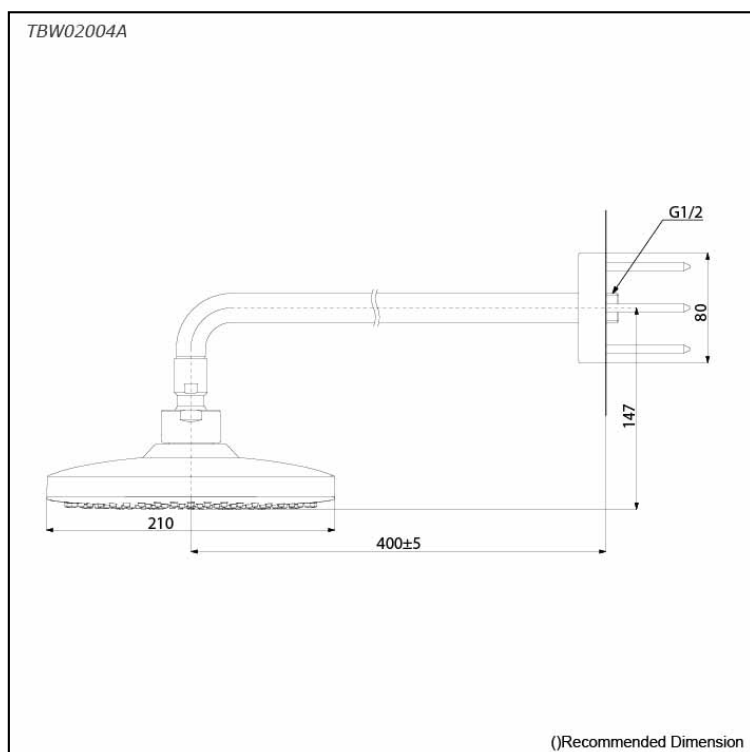

### Features

- 2 mode functions, Round shape over head shower (Comfort Wave & Warm Spa)
- Safety with anti-drop mechanism

### Specifications

Water Pressure:	0.05 Mpa ~ 1.0 Mpa
Finish:	Chrome
Material:	Brass (Body) ABS Plastic (Shower)
Size:	220mm
Shape:	Square

### Parts description

- **TBW02004A**  
Over Head Shower (Wall Type) (2 mode)

### Flow Rate

TBW02004A