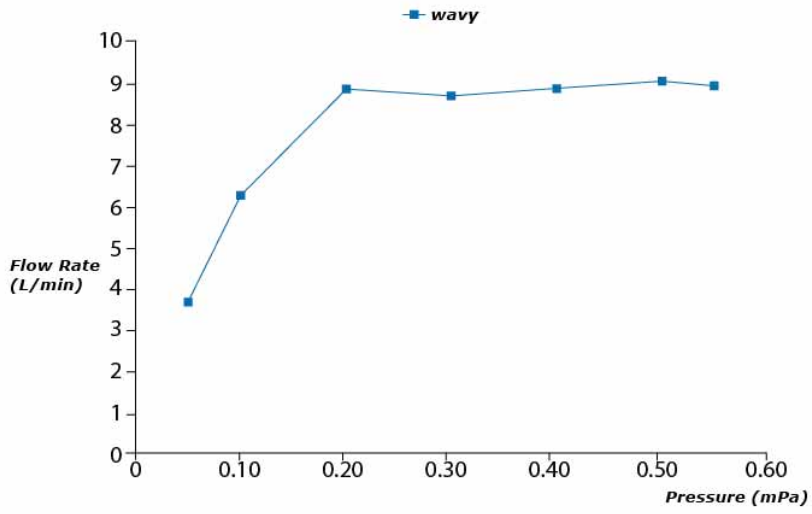

Flow Rate

TBW02004A