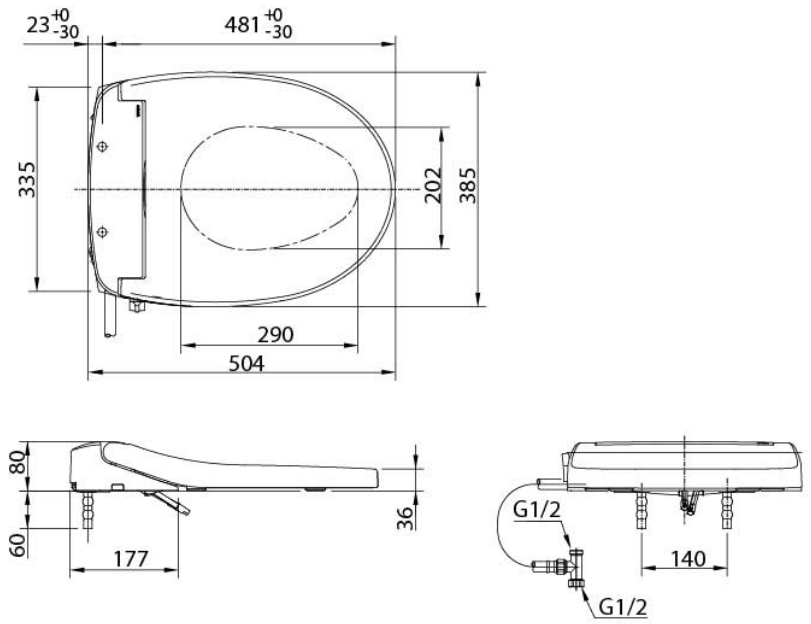

Water Pressure: 0.05MPa~0.5MPa

Material: PP
(Seat and Cover)

Size: 385W x 504D x 80H mm

Parts description

- **TCW07S**
Ecowasher without bidet function Elongated / Regular Adjustable
- **TCW08S**
Ecowasher with bidet function Elongated / Regular Adjustable

Colors

White

**TCW07S
TCW08S**

WASHLET

TCW08S

(Recommended Dimension)