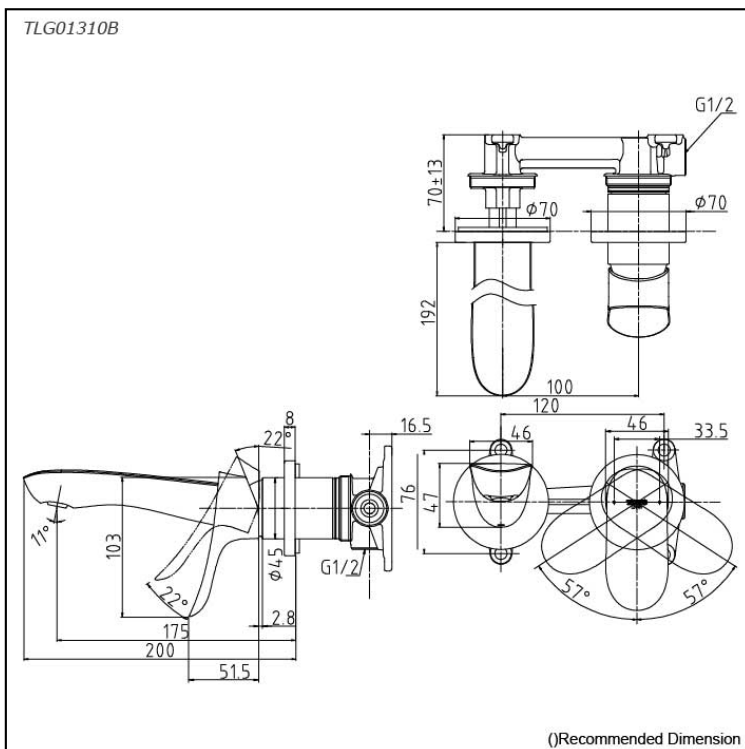

GO Series
 Wall-Mount Single Lever Lavatory Faucet
 (Short Spout) (w/o Pop-up Waste)

Features

- Design Concept is Gorgeous and Organic.
- TOTO original cartridge for smooth control
- High corrosion resistance plating
- TOTO aerated water technology, ECOCAP adds air to the water to achieve full water jet with less amount of water usage.

Specifications

Finish: Chrome
 Material: Brass
 Water Pressure: 0.05Mpa~1.0Mpa

Parts description

- **TLG01310B**
 Wall-mounted Single Lever Lavatory Faucet (Short Spout) w/o waste fitting

Flow Rate

TLG01310B