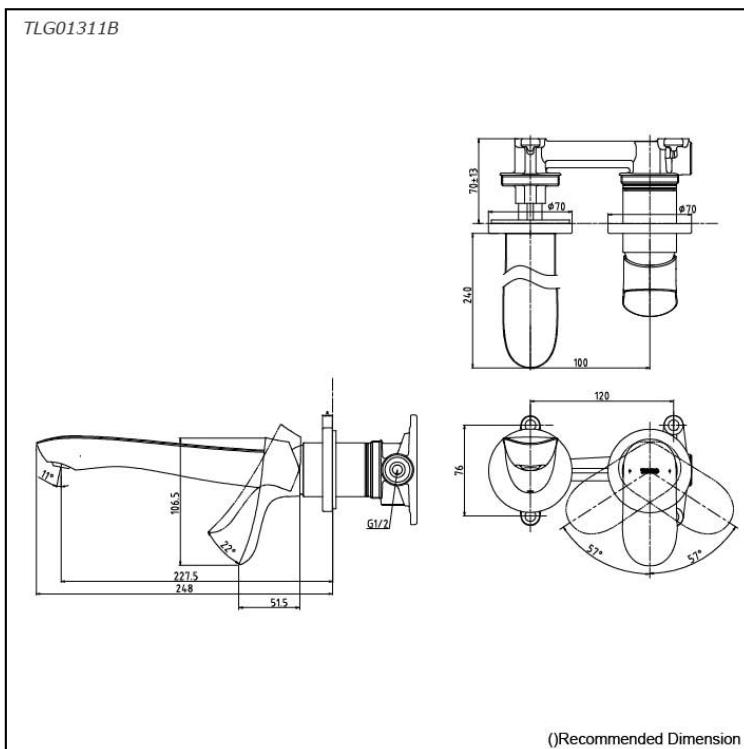

GO Series
 Wall-Mount Single Lever Lavatory Faucet
 (Long Spout) (w/o Pop-up Waste)

Features

- Design Concept is Gorgeous and Organic.
- TOTO original cartridge for smooth control
- High corrosion resistance plating
- TOTO aerated water technology, ECOCAP adds air to the water to achieve full water jet with less amount of water usage.

Specifications

Finish: Chrome
 Material: Brass
 Water Pressure: 0.05Mpa~1.0Mpa

Parts description

- **TLG01311B**
 Wall-Mount Single Lever Lavatory Faucet
 (Long Spout) w/o waste fitting

TLG01311B