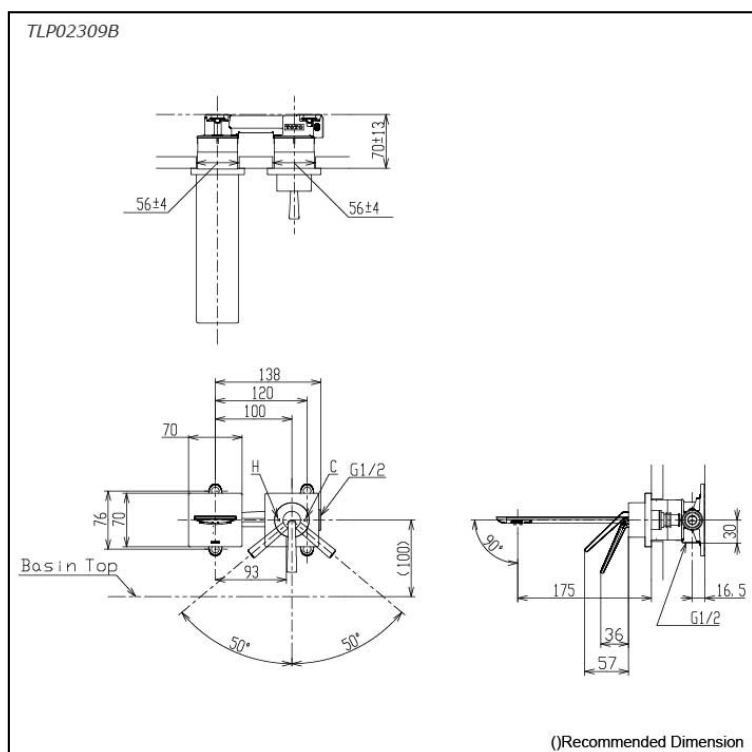

ZL Series
 Wall-Mount Single Lever Lavatory Faucet
 (Short Spout) (w/o Pop-up Waste)

Features

- Design Concept is Gorgeous and Organic
- TOTO original cartridge for smooth control

Specifications

Finish: Chrome
 Material: Stainless Steel
 Water Pressure: 0.05MPa~1.0MPa

Parts description

- **TLP02309B**
 Wall-Mount Single Lever Lavatory Faucet
 (Short Spout) (w/o Waste Fittings)

Flow Rate

TLP02309B