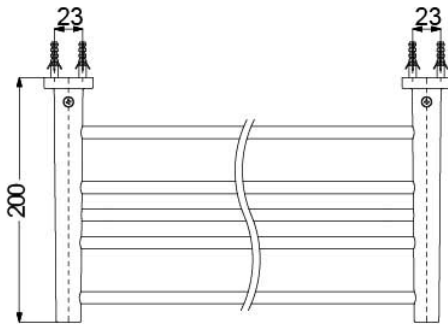

*L Selection
Accessories Set*

Features

- Gorgeous and Generous Design
- Beautiful Curves, Noble Quality
- Easy to use and install

Specifications

YH406RC:	165W x 55D x 83H mm
YTT406C:	Diameter - 145 x 55D mm
YTS406BC:	560W x 200D x 90H mm

Parts description

- **YH406RC**
Paper Holder
- **YTT406C**
Towel Ring
- **YTS406BC**
Towel Shelf

YTT406C

(Recommended Dimension)

YTS406BC

(Recommended Dimension)