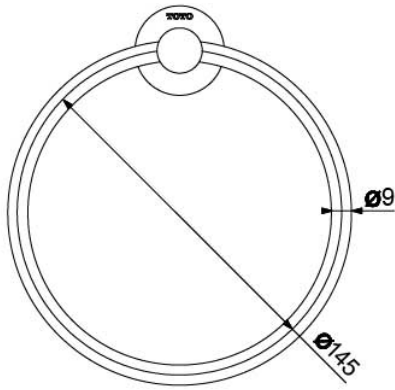

*L Selection
Accessories Set*

Features

- Gorgeous and Generous Design
- Beautiful Curves, Noble Quality
- Easy to use and install

Specifications

YH406RC:	165W x 55D x 83H mm
YTT406C:	Diameter - 145 x 55D mm
YTS406BC:	560W x 200D x 90H mm

Parts description

- **YH406RC**
Paper Holder
- **YTT406C**
Towel Ring
- **YTS406BC**
Towel Shelf

YTT406C

(Recommended Dimension)

YTS406BC

(Recommended Dimension)