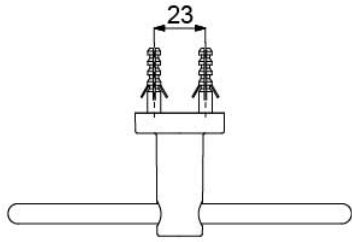

*L Selection
Accessories Set*

Features

- Gorgeous and Generous Design
- Beautiful Curves, Noble Quality
- Easy to use and install

Specifications

YH406RC:	165W x 55D x 83H mm
YTT406C:	Diameter - 145 x 55D mm
YTS406BC:	560W x 200D x 90H mm

Parts description

- **YH406RC**
Paper Holder
- **YTT406C**
Towel Ring
- **YTS406BC**
Towel Shelf

YTT406C

(Recommended Dimension)

YTS406BC

(Recommended Dimension)