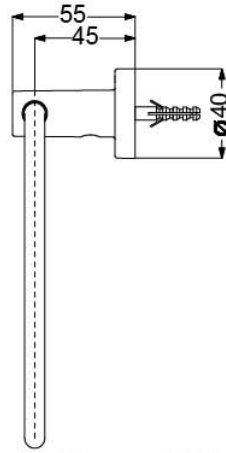

*L Selection
Accessories Set*

Features

- Gorgeous and Generous Design
- Beautiful Curves, Noble Quality
- Easy to use and install

Specifications

YH406RC:	165W x 55D x 83H mm
YTT406C:	Diameter - 145 x 55D mm
YTS406BC:	560W x 200D x 90H mm

Parts description

- **YH406RC**
Paper Holder
- **YTT406C**
Towel Ring
- **YTS406BC**
Towel Shelf

YTT406C

(Recommended Dimension)

YTS406BC

(Recommended Dimension)