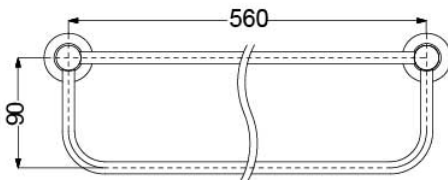

*L Selection
Accessories Set*

Features

- Gorgeous and Generous Design
- Beautiful Curves, Noble Quality
- Easy to use and install

Specifications

YH406RC:	165W x 55D x 83H mm
YTT406C:	Diameter - 145 x 55D mm
YTS406BC:	560W x 200D x 90H mm

Parts description

- **YH406RC**
Paper Holder
- **YTT406C**
Towel Ring
- **YTS406BC**
Towel Shelf

YTT406C

(Recommended Dimension)

YTS406BC

(Recommended Dimension)