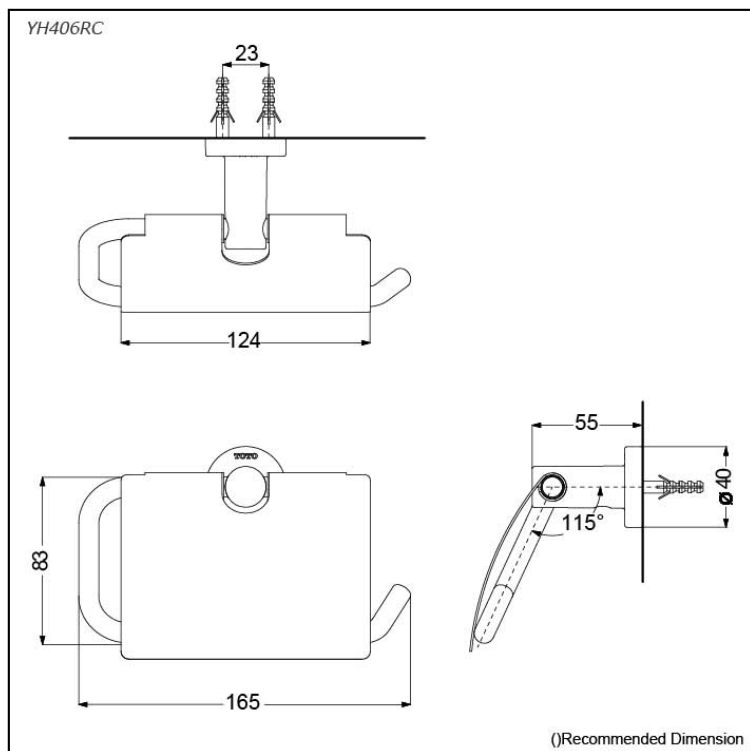

*L Selection
Accessories Set*

Features

- Gorgeous and Generous Design
- Beautiful Curves, Noble Quality
- Easy to use and install

Specifications

YH406RC:	165W x 55D x 83H mm
YTT406C:	Diameter - 145 x 55D mm
YTS406BC:	560W x 200D x 90H mm

Parts description

- **YH406RC**
Paper Holder
- **YTT406C**
Towel Ring
- **YTS406BC**
Towel Shelf

YTT406C

(Recommended Dimension)

YTS406BC

(Recommended Dimension)