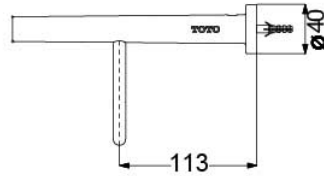

*L Selection
Accessories Set*

Features

- Gorgeous and Generous Design
- Beautiful Curves, Noble Quality
- Easy to use and install

Specifications

YH406RC:	165W x 55D x 83H mm
YTT406C:	Diameter - 145 x 55D mm
YTS406BC:	560W x 200D x 90H mm

Parts description

- **YH406RC**
Paper Holder
- **YTT406C**
Towel Ring
- **YTS406BC**
Towel Shelf

YTT406C

(Recommended Dimension)

YTS406BC

(Recommended Dimension)