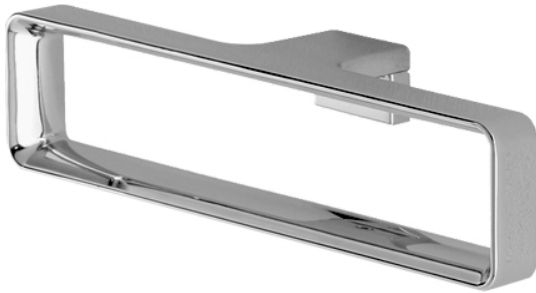

G Selection
Towel Ring

Features

- Gorgeous and Generous Design
- Beautiful Curves, Noble Quality
- Easy to use and install

Specifications

Size: 211W x 53D x 50H mm

Parts description

- YTT902C
Towel Ring