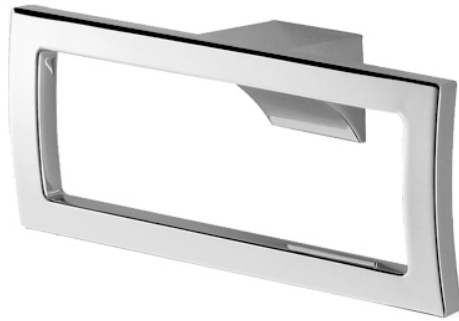

G Selection  
Towel Ring

### Features

- Gorgeous and Generous Design
- Beautiful Curves, Noble Quality
- Easy to use and install

### Specifications

Size: 200W x 47D x 74H mm

### Parts description

- **YTT903C**  
Towel Ring