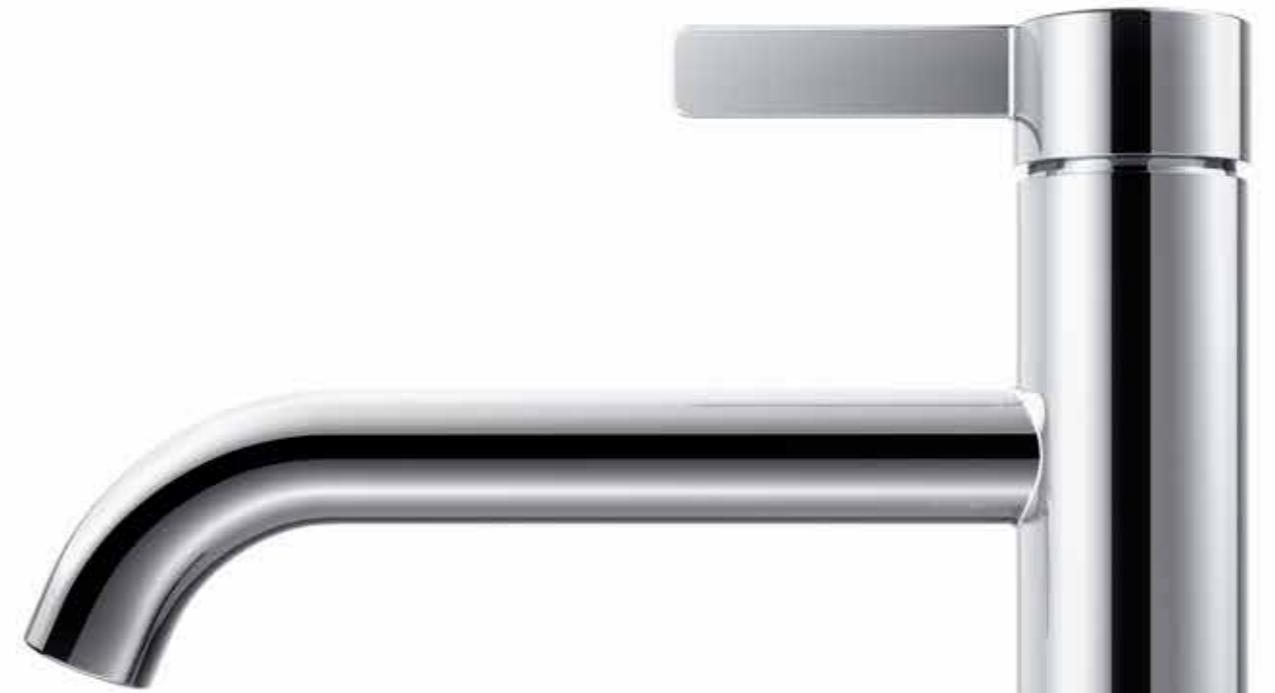

GF series

FAUCET

The refined cylinder and fine finish inspire a high-end luxury feel.