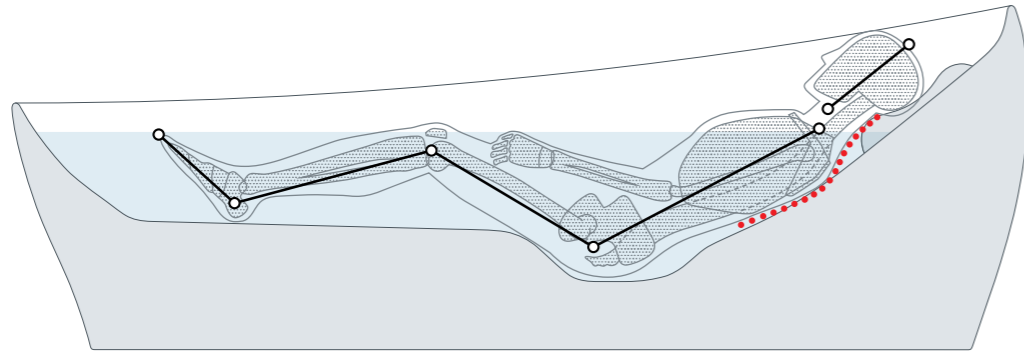

RECLINE COMFORT

Nestled in comfort, feel your body and mind release into a state of tranquility.

The weight of the head releases onto the headrest, the body receives the sensation of a comforting embrace. The natural S-curve of the spine is maintained all along the neck and down the back, encouraging deep release. This position provides a deep sensation of ease and tranquility. It is a bathing experience that brings relaxation beyond expectations.

Bathing position comparison

ZERO DIMENSION

The posture of an astronaut resting in space ZERO DIMENSION bathing brings freedom from gravity, releasing stress on joints and encouraging ultimate relaxation.