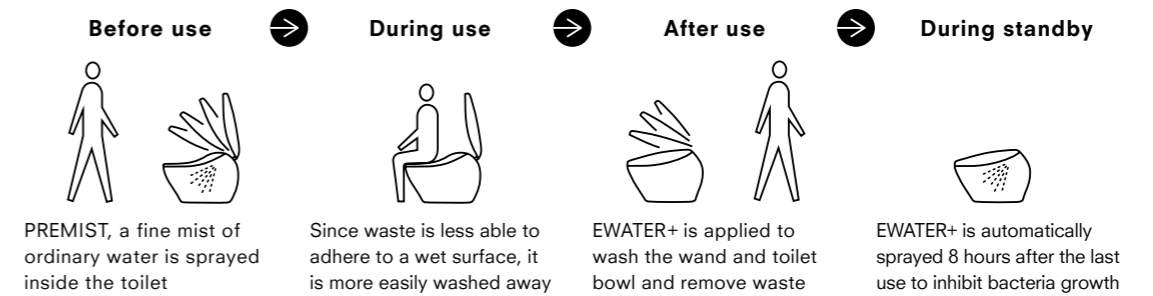

How EWATER+ cleans

What is EWATER+?

Produced by electrolysis of the chloride ion in tap water, It is completely free of chemicals and cleaning agents. Over time EWATER+ returns to its original state of ordinary water, make it completely environmentally friendly