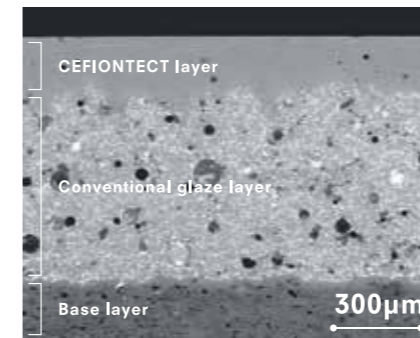

FORCES Waste to
SLIDE DOWN

CEFIONTECT

CLEAN SYNERGY

Ultra-smooth ceramic leaves
nowhere for waste to cling.

PREVENTS Waste from
CLINGING

PREMIST

CLEAN SYNERGY

A film of water keeps waste from clinging

CEFIONTECT is an ultra-smooth ceramic glaze that coats the toilet bowl. Its microscopic surface ridges are far smaller than waste particles, leaving no place for waste to gain a foothold. Extremely durable, CEFIONTECT is designed for enduring beauty and cleanliness.

Enlarged sectional image of toilet surface

What makes CEFIONTECT so durable?

Glass layers are burned onto conventional glaze, making CEFIONTECT an extremely durable material.

CEFIONTECT toilet micrograph *1µm=0.001mm

Eliminating the microscopic gaps where waste hides

Conventional ceramic may appear perfectly smooth to the eyes, but has gaps where waste, mold and bacteria hide. At just one millionth of a millimeter, CEFIONTECT's surface ridges are much tinier than waste particles.