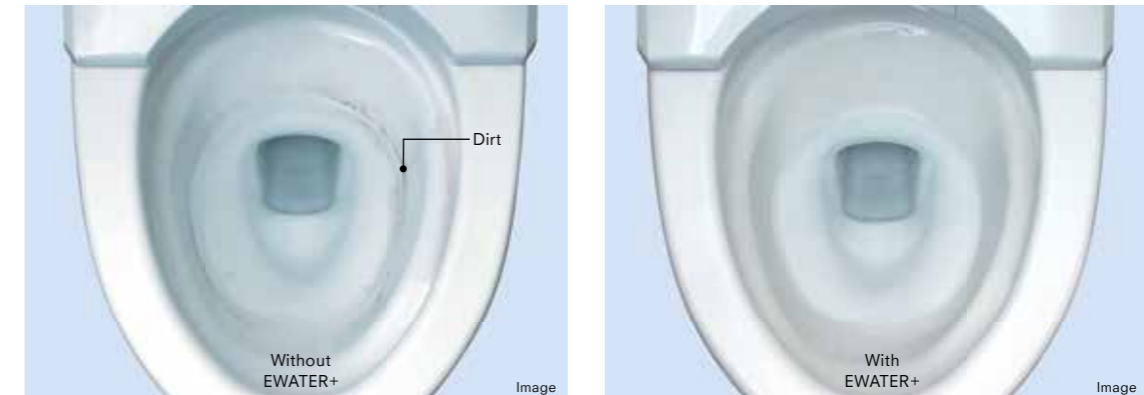

NEOREST

SUPPRESSES
the accumulation of Waste on
BOWL

EWATER+
for BOWL

CLEAN SYNERGY

Electrolyzed water reduces waste,
even bacteria you can't see.

EWATER+ washes the wand and toilet bowl where waste and bacteria tend to accumulate and produce stains that can become permanent. Using no chemicals or cleaning agents, EWATER+ provides peace of mind every day that microscopic bacteria has no place to hide.