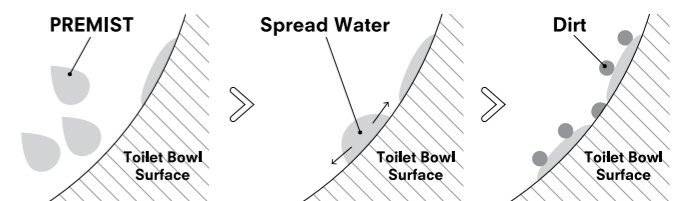

Eliminating the microscopic gaps where waste hides

Conventional ceramic may appear perfectly smooth to the eyes, but has gaps where waste, mold and bacteria hide. At just one millionth of a millimeter, CEFIONTECT's surface ridges are much tinier than waste particles.

Water has a strong affinity to CEFIONTECT

Hydrophilic describes organisms and materials that attract water. CEFIONTECT is hydrophilic. Water spreads easily over the toilet bowl, so waste particles easily wash away.

SWIRLS and EJECTS
Waste Entirely

TORNADO FLUSH

CLEAN SYNERGY

360° cleaning power reaches every spot using less water.

TORNADO FLUSH not only cleans more effectively, it does so quietly using less water. Powerful streams of water merge and swirl 360 degrees, washing every spot inside the RIMLESS toilet bowl.