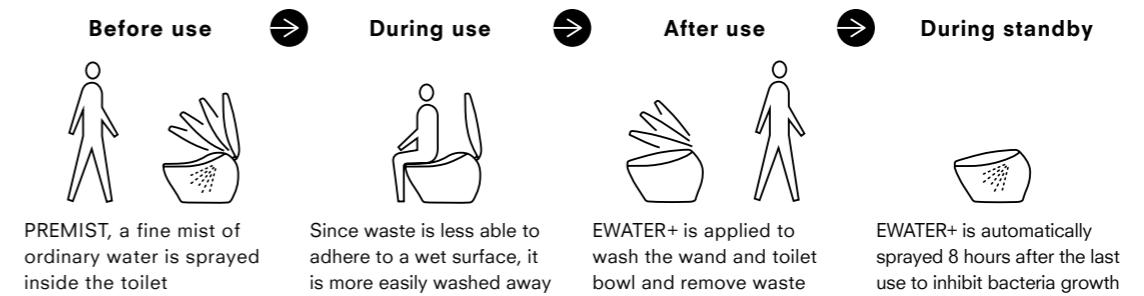

How EWATER+ cleans

What is EWATER+?

Produced by electrolysis of the chloride ion in tap water, It is completely free of chemicals and cleaning agents. Over time EWATER+ returns to its original state of ordinary water, make it completely environmentally friendly