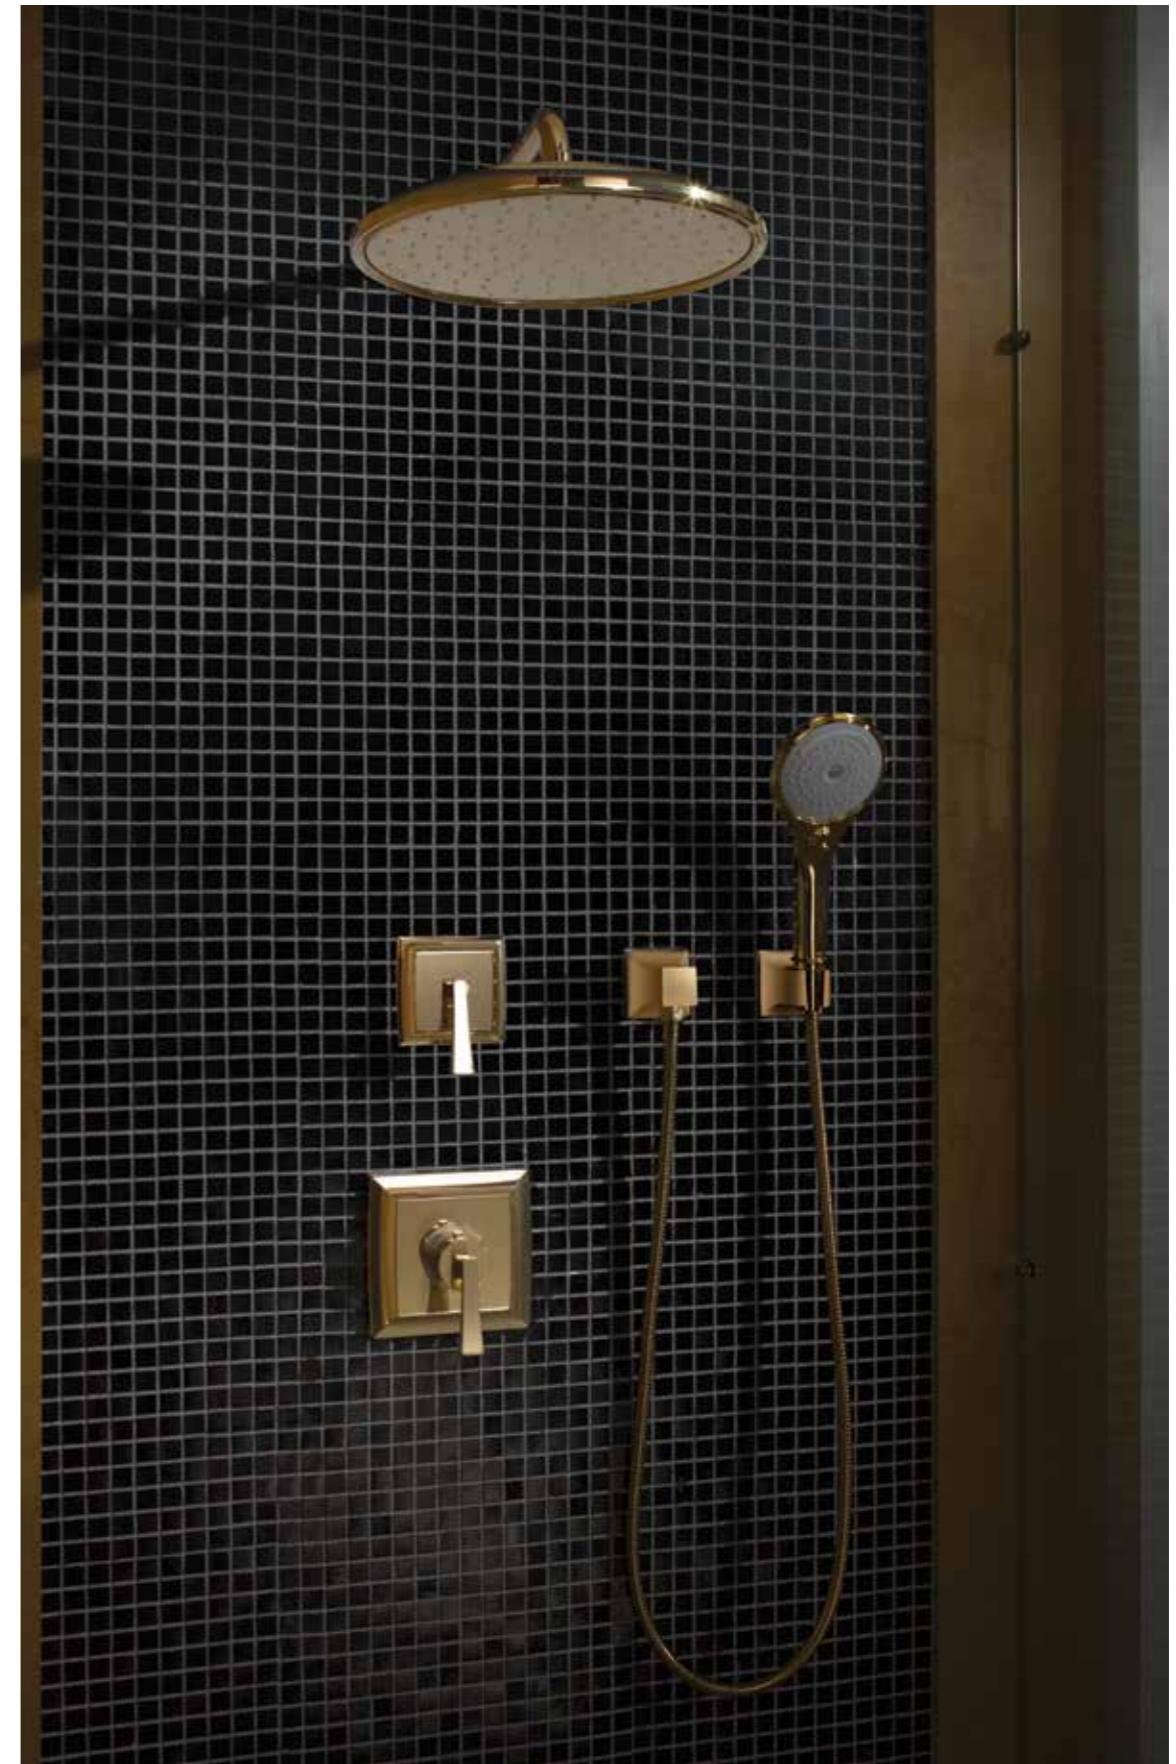

- ① **DBX121-1CAM#PG** Aerial Fixed Over Head Shower (CeilingType) Ø 300mm
- ② **DP355#PG / DV104-1R** 2 Way Diverter w/ on / off switch
- ③ **DP354#PG / DV105R** Volumn Control Valve
- ④ **DP422#PG / DV418** Thermostat Controller
- ⑤ **DBX131C#PG** Gyrostream Body Shower
- ⑥ **TBW01008A4#PG** Wall Mounted Hand Shower 1 Modes Spray Ø 110mm

- ① **DBX121CAMR#PG** Aerial Fixed Over Head Shower (Wall Type) Ø 300mm
- ② **DP355#PG / DV104-1R** 2 Way Diverter w/ on / off switch
- ③ **DP422#PG / DV418** Thermostat Controller
- ④ **TBW01008A4#PG** Wall Mounted Hand Shower 1 Modes Spray Ø 110mm