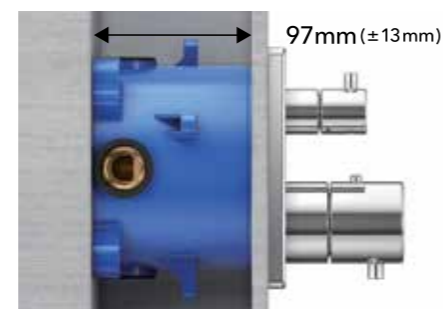

Easier to install. Less load on the frame.

A high degree of flexibility when installing the MINI UNIT is one of its most attractive features. We were able to achieve one of the industry's smallest and lightest bodies for the concealed system. It puts only a minimal load on the architectural frames and has improved manageability during installation. In order to conceal the unit, the wall only needs to be 97mm, and the system is able to absorb installation errors of ±13mm.