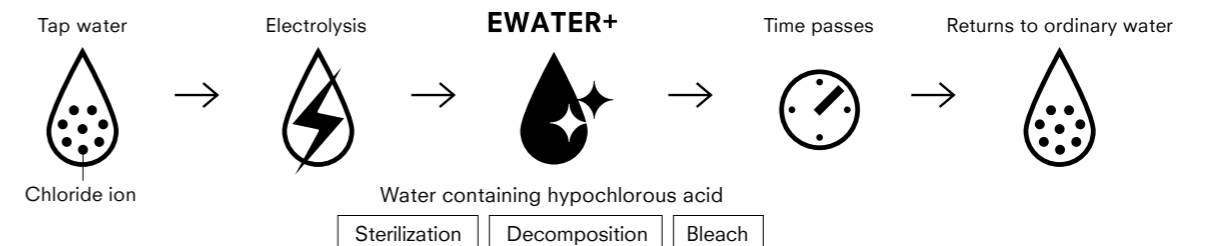

EWATER +
for BOWL

CLEAN SYNERGY

Electrolyzed water reduces waste,
even bacteria you can't see.

EWATER+ washes the wand and toilet bowl where waste and bacteria tend to accumulate and produce stains that can become permanent. Using no chemicals or cleaning agents, EWATER+ provides peace of mind every day that microscopic bacteria has no place to hide.

How EWATER+ cleans

What is EWATER+?

Produced by electrolysis of the chloride ion in tap water, It is completely free of chemicals and cleaning agents. Over time EWATER+ returns to its original state of ordinary water, make it completely environmentally friendly