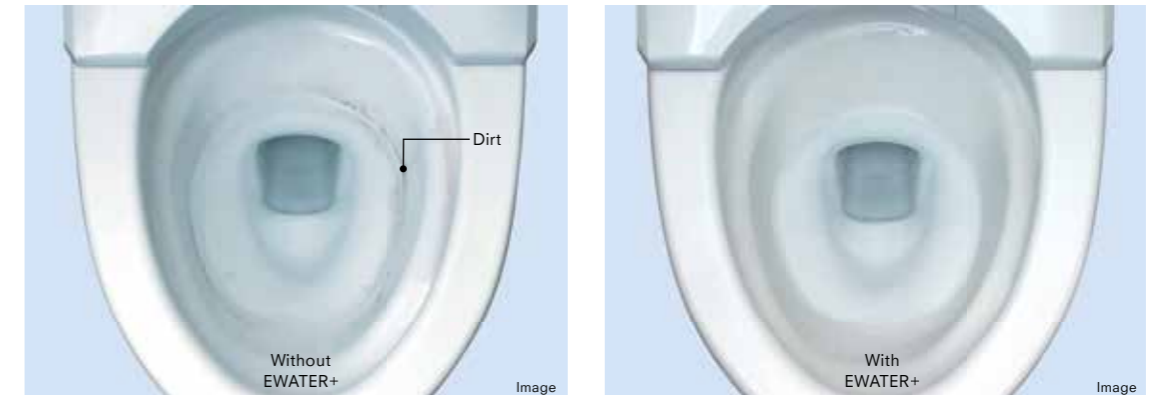

EWATER +
for BOWL

CLEAN SYNERGY

Electrolyzed water reduces waste,
even bacteria you can't see.

EWATER+ washes the wand and toilet bowl where waste and bacteria tend to accumulate and produce stains that can become permanent. Using no chemicals or cleaning agents, EWATER+ provides peace of mind every day that microscopic bacteria has no place to hide.