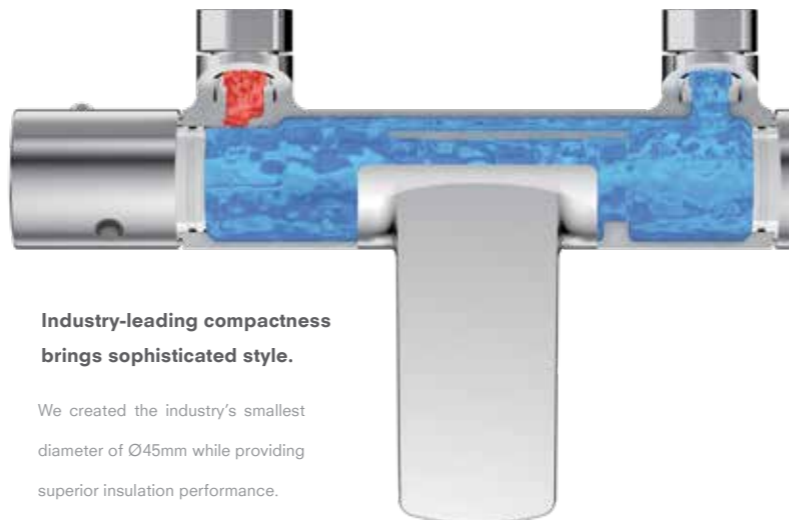

Industry-leading compactness brings sophisticated style.

We created the industry's smallest diameter of Ø45mm while providing superior insulation performance.

Prevents rapid rises in temperature for a safer bath time.