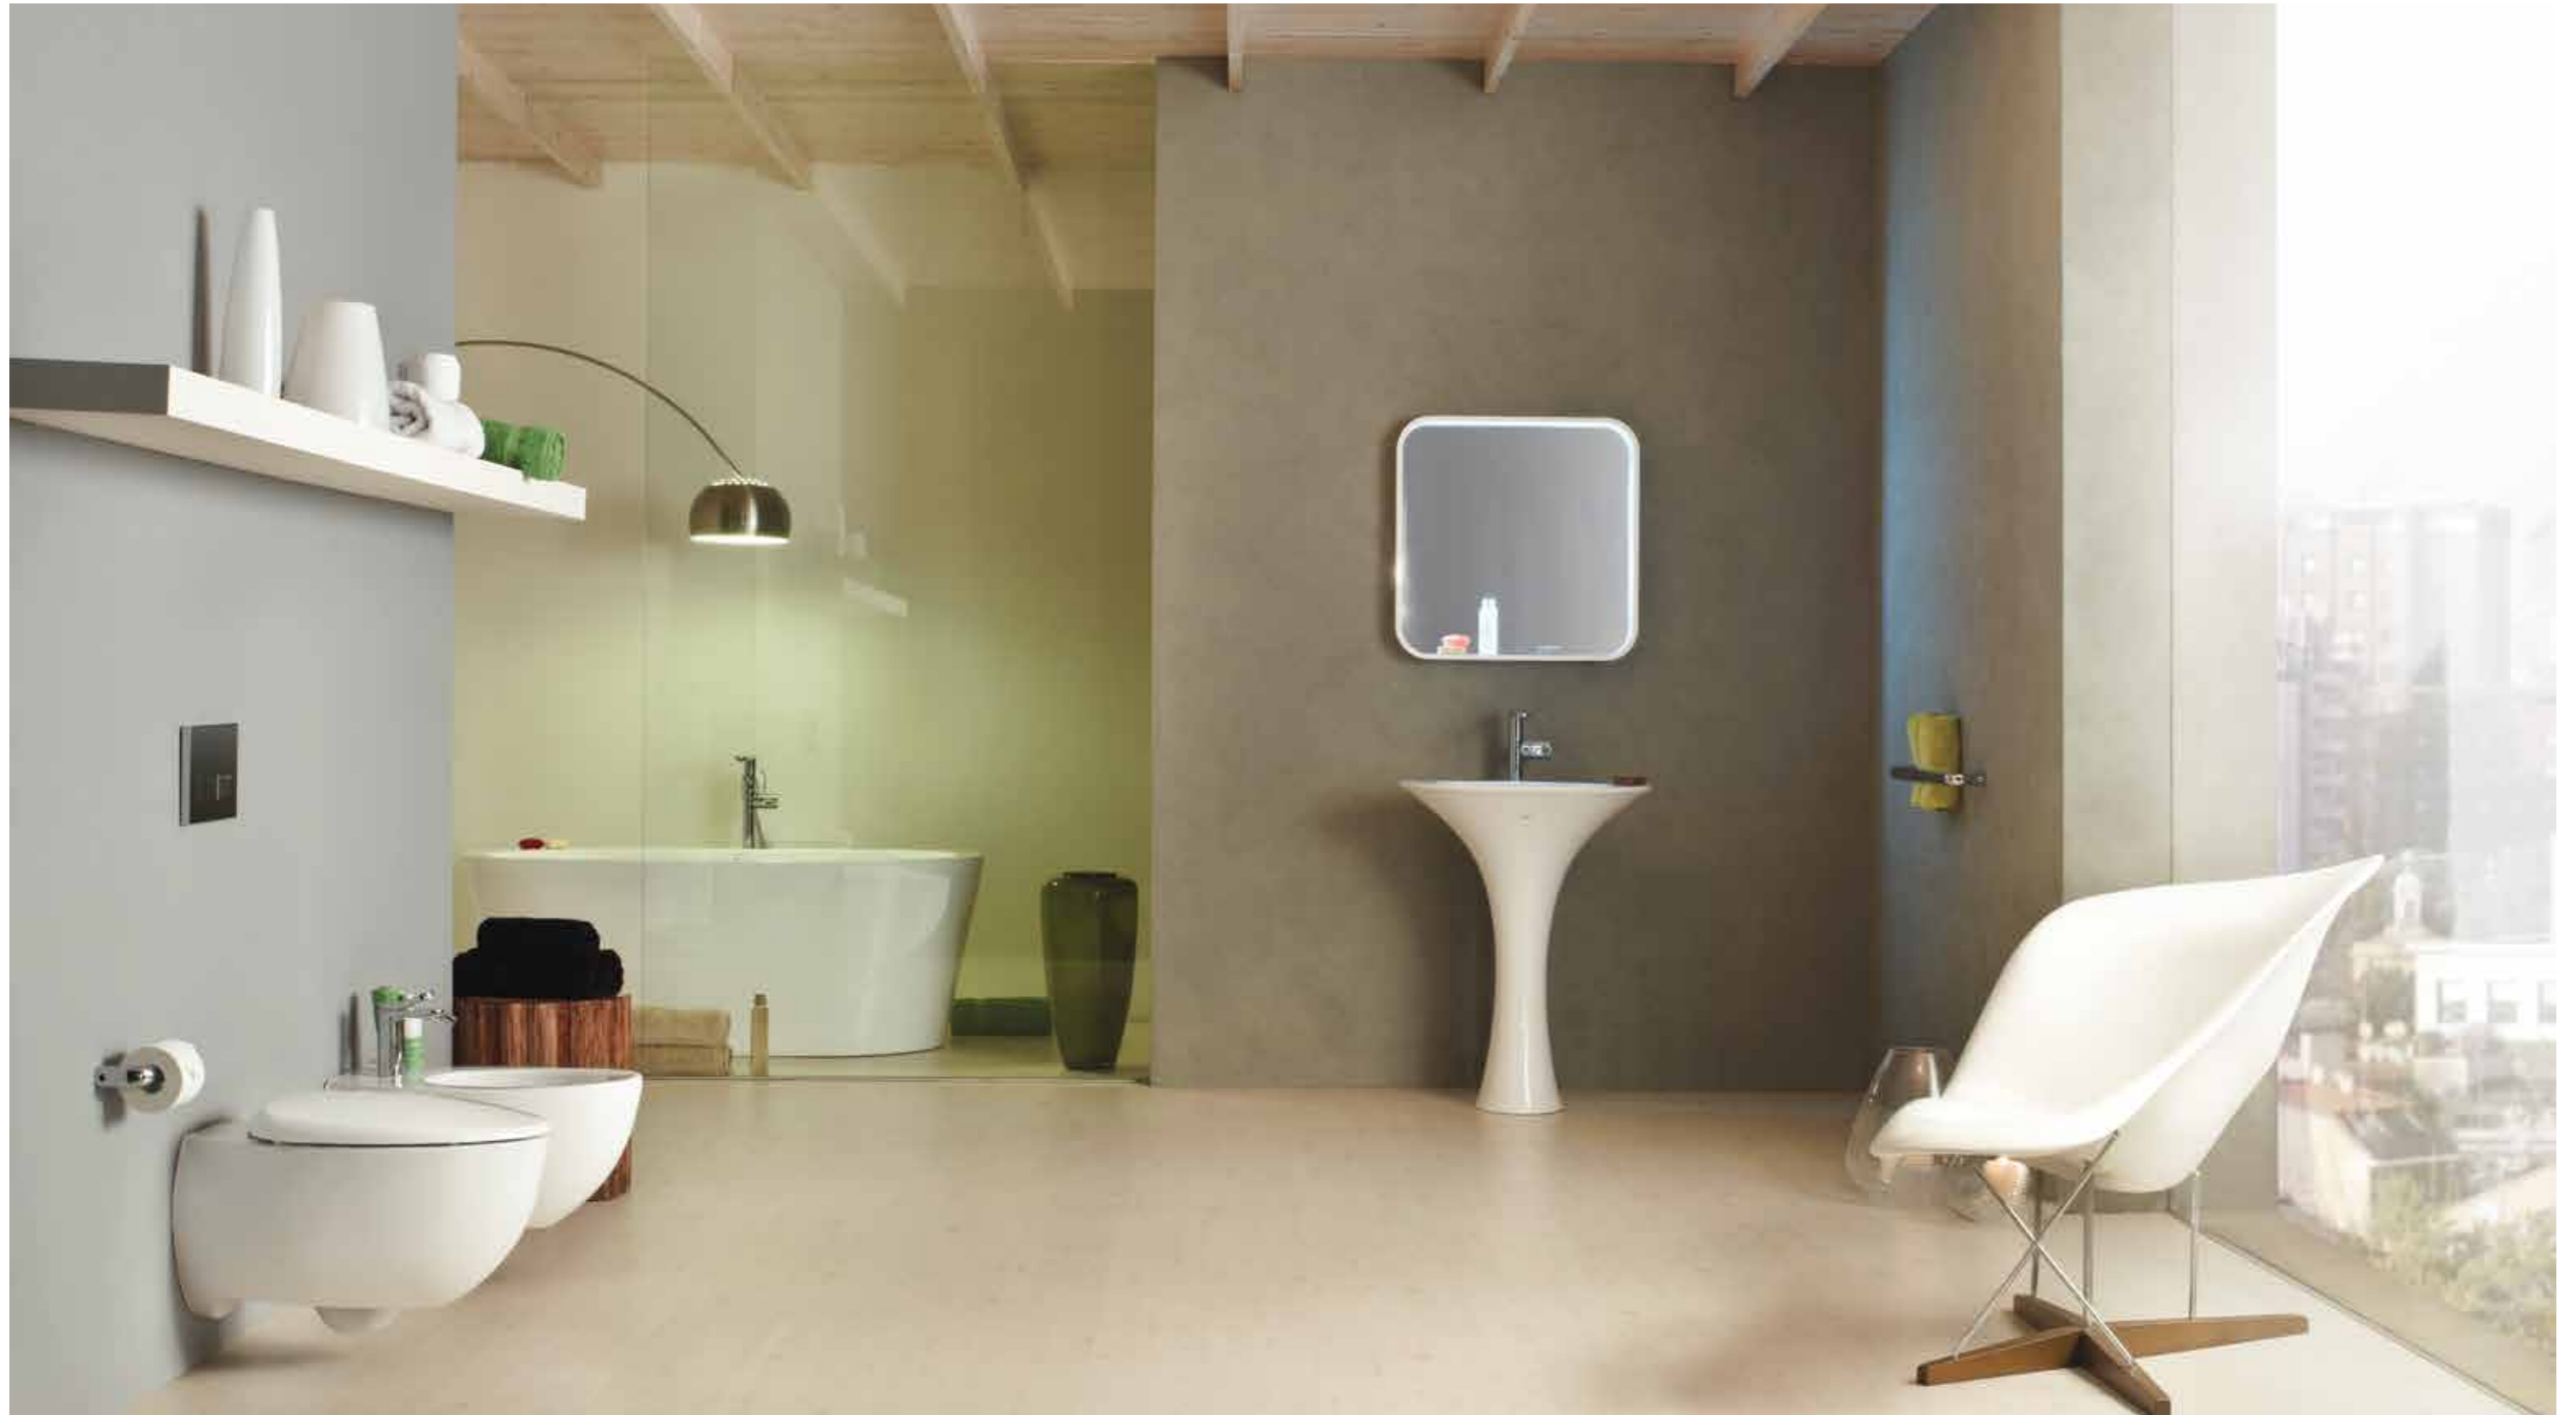

BASIC +
LT764V

Under Counter Lavatory
540W*460D*167H mm

BASIC +
PPY1740PWE
w/o Hand Grip

Pearl Acrylic Non-Apron Bathub
1690W*855D*585H mm
Slip-Resistance Surface
Waste Fitting Included

A combination of sensual curves and organic shapes in one body that portrays a clean and timeless appearance. The stylish designs adorn your living spaces with an extraordinary modern feel. Le Muse wares and fittings unit seamlessly to create a harmonious atmosphere.