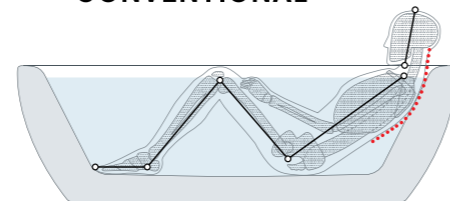

CONVENTIONAL