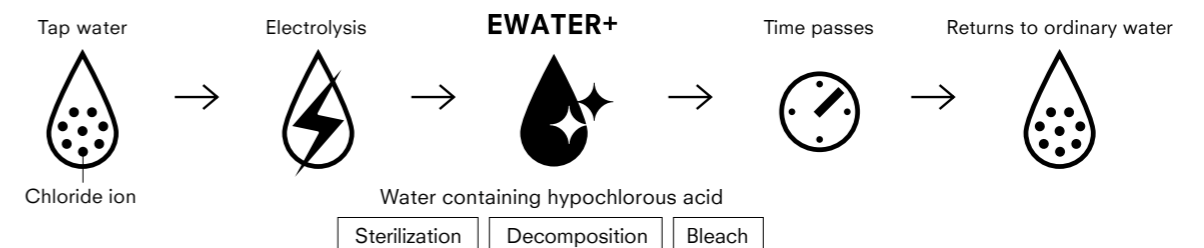

NEOREST

SUPPRESSES
the accumulation of Waste on
BOWL

EWATER+
for BOWL

CLEAN SYNERGY

Electrolyzed water reduces waste,
even bacteria you can't see.

EWATER+ washes the wand and toilet bowl where waste and bacteria tend to accumulate and produce stains that can become permanent. Using no chemicals or cleaning agents, EWATER+ provides peace of mind every day that microscopic bacteria has no place to hide.

Survey: Study the effectiveness of EWATER+ by comparing the state of cleanliness of toilets that receive no cleaning versus toilets that are self-cleaned with EWATER+. No additional cleaning was allowed. Survey period: One month (Feb. - Mar. 2017). Subjects: Families of four. *Results vary according to usage and environmental conditions. All data collected by TOTO.

How EWATER+ cleans

What is EWATER+?

Produced by electrolysis of the chloride ion in tap water, It is completely free of chemicals and cleaning agents. Over time EWATER+ returns to its original state of ordinary water, make it completely environmentally friendly