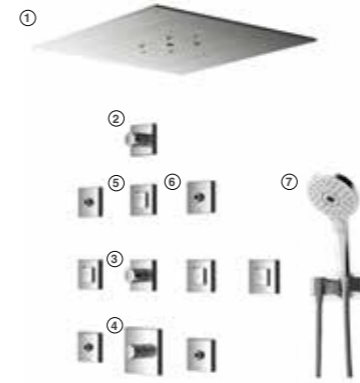

- ① **DBX117CAV1** Aerial Fixed Over Head Shower (Ceiling Type) 600 x 530mm
- ② **DP351R / DV351-1R** 3 Way Diverter
- ③ **DP350R / DV105R** Volumn Control Valve
- ④ **DP419 / DV418** Thermostat Controller
- ⑤ **DP346R / DV101R** On / Off Valve
- ⑥ **DBX116-1C / DBX116C** Gyrostream Body Shower (Square / Round)
- ⑦ **TBW01010A3** Wall Mounted Hand Shower Ø 110mm