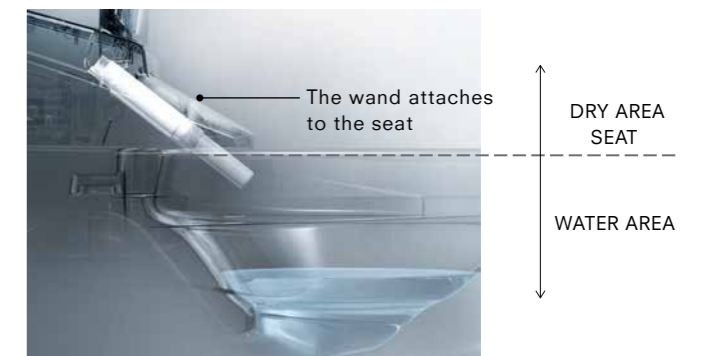

CLEAN MATERIAL

High-quality resin repels waste and dirt and resists staining, keeping surfaces clean.