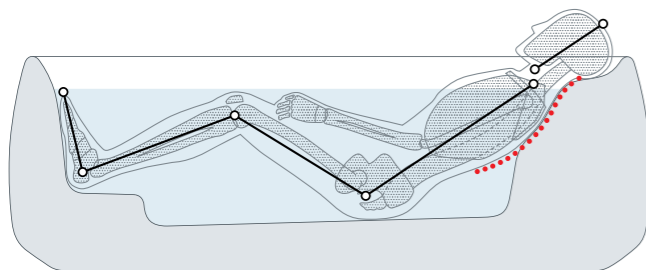

Bathing position comparison

ZERO DIMENSION

The posture of an astronaut resting in space ZERO DIMENSION bathing brings freedom from gravity, releasing stress on joints and encouraging ultimate relaxation.

RECLINE COMFORT

CONVENTIONAL

The weight of the head releases onto the headrest, the body receives the sensation of a comforting embrace. The natural S-curve of the spine is maintained all along the neck and down the back, encouraging deep release. This position provides a deep sensation of ease and tranquility. It is a bathing experience that brings relaxation beyond expectations.

In a conventional bathtub, the low water height and a rounded low back make complete relaxation difficult to attain. The shoulder and neck area do not receive warmth from soaking and the bathing position can feel tight and cramped.