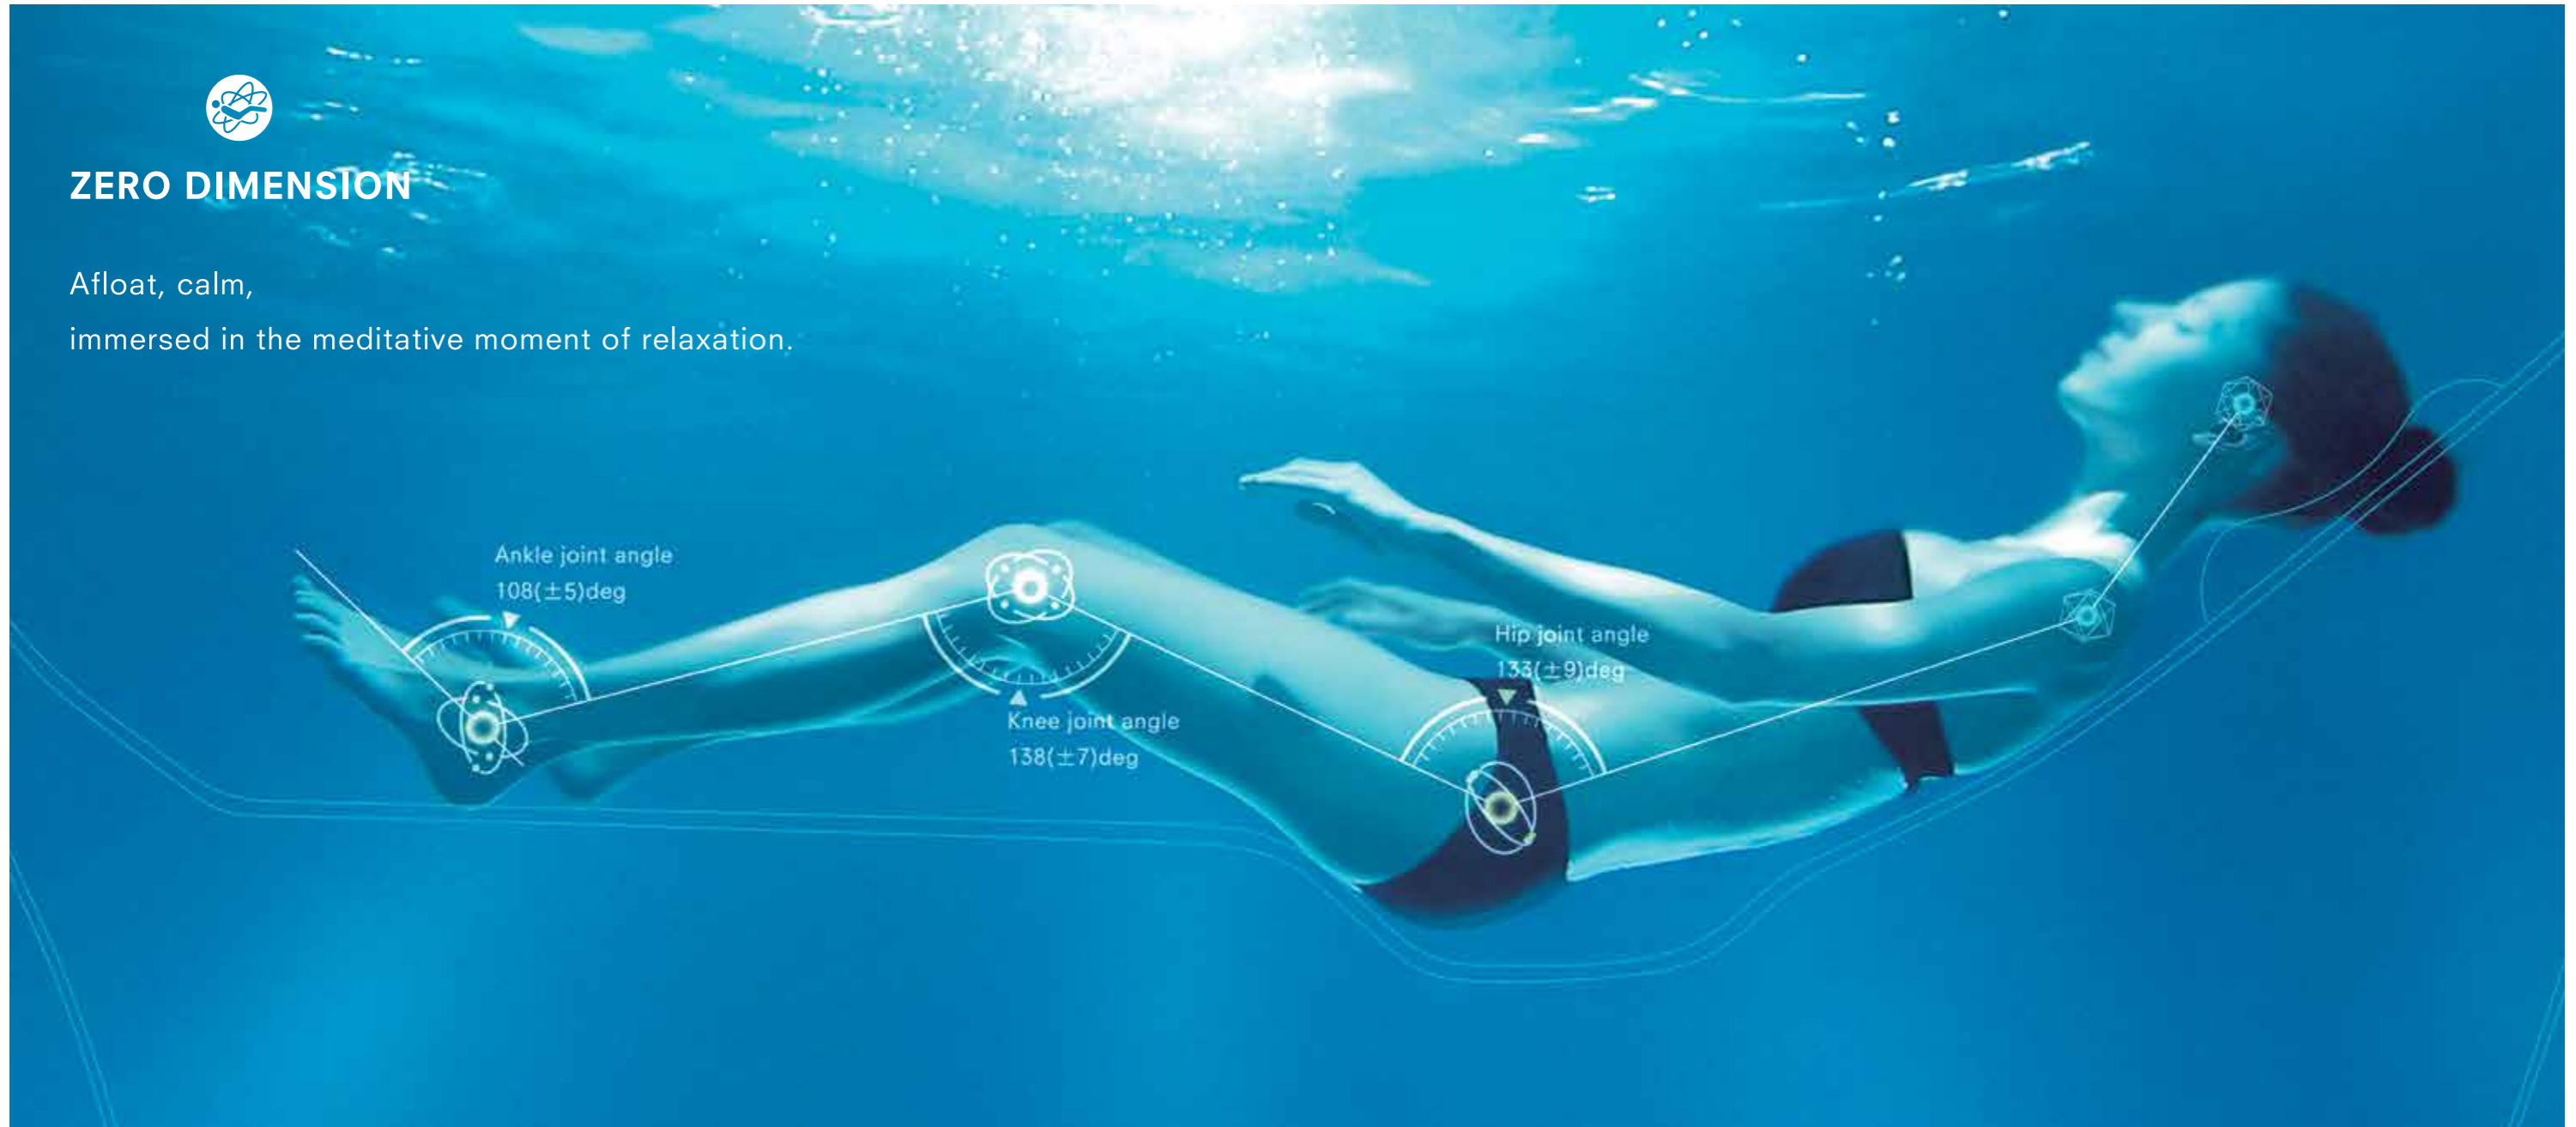

The posture of an astronaut resting in space

ZERO DIMENSION bathing brings freedom from gravity, releasing stress on joints and encouraging ultimate relaxation.

The brain in a state of tranquility

Research has shown that the ZERO DIMENSION bathing posture reduces activity in the part of the brain that houses the language function. This is the reason Zero Dimension bathing feels calming and relaxing.