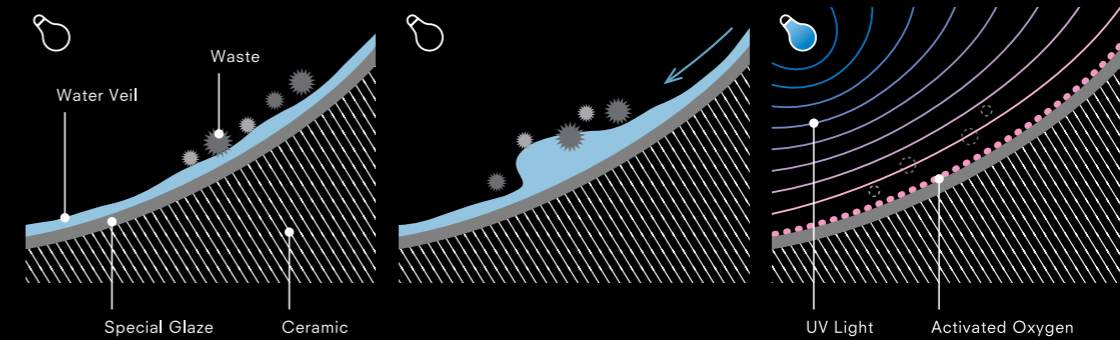

SWIRLS and EJECTS
Waste Entirely

TORNADO FLUSH

CLEAN SYNERGY

360° cleaning power reaches every spot using less water.

TORNADO FLUSH not only cleans more effectively, it does so quietly using less water. Powerful streams of water merge and swirl 360 degrees, washing every spot inside the RIMLESS toilet bowl.

Powerful washing here waste accumulates most easily

TORNADO FLUSH's dynamic waterjet discharges from near the front of the toilet bowl, travels in a narrow channel along a hairpin curve, and with sustain water pressure thoroughly cleanses the areas where waste accumulates most easily - and then washes the entire bowl clean. Exquisitely high-quality ceramic makes this innovative design possible.

RIMLESS

The RIMLESS design not only leaves no place for waste and germs to hide. It also makes for a much easier to clean toilet

Photocatalytic glaze,
the ultimate cleaning technology,
has the natural power to
decompose waste.

Operates 24 hours a day to maintain hygienic conditions

The photocatalytic process with UV light and titanium dioxide produces Activated Oxygen from the ambient oxygen and water molecules, which further breaks down organic waste and reduces the food source that microbes feed on.