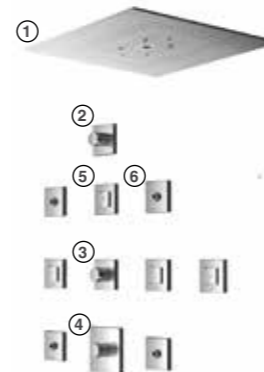

- ① **DBX117CAV1**
  Aerial Fixed Shower Head
  600 *530mm
- ② **DP351R / DV351-1R**
  3 Way Diverter
- ③ **DP350R / DV105R**
  Volume Control Valve
- ④ **DP419 / DV418**
  Thermostat Controller
- ⑤ **DP346R / DV101R**
  On / Off Valve
- ⑥ **DBX116-1C**
  Gyrostream Body Shower