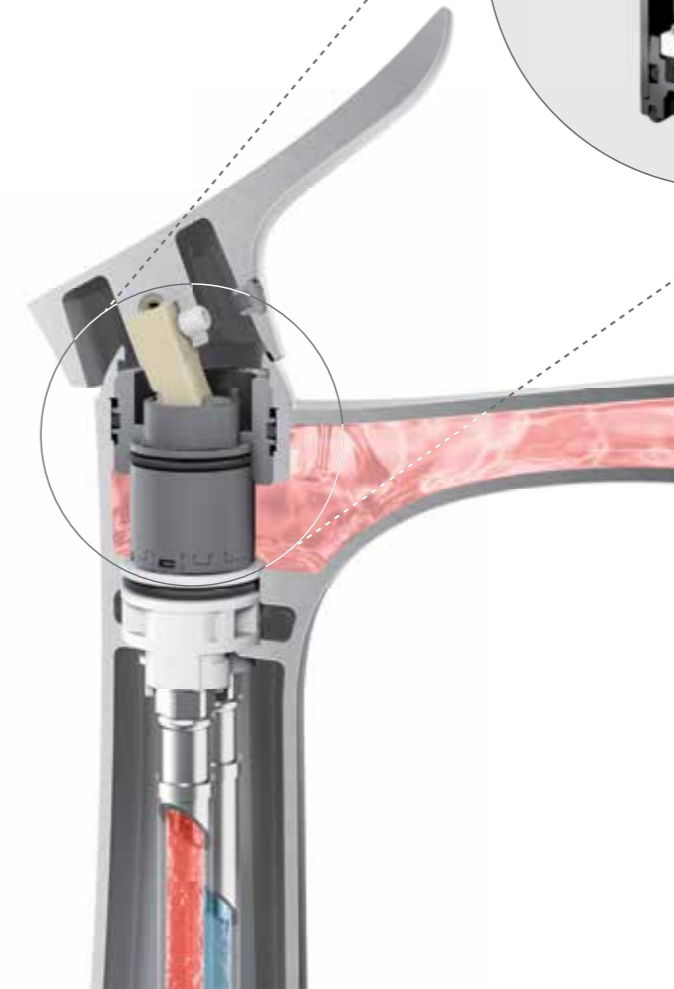

Special coating for prolonged comfort.

The ceramic disc, a core valve component, is covered with a special DLC (Diamond Like Carbon) coating. This ensures long-lasting quality over conventional faucets that use a greased valve.

Precise flow control, exclusive to TOTO.

Our exclusive technology means new functionality. We took the core component of the valve, the ceramic disc, and customized its shape for ease of use. Compared to conventional faucets, it's easier to control water flow when just a little is required, such as when you are washing a contact lens. Because you can achieve the right amount of water flow instantly, it helps conserve water. *Adjustable flow functionality is not available on side-handle models.