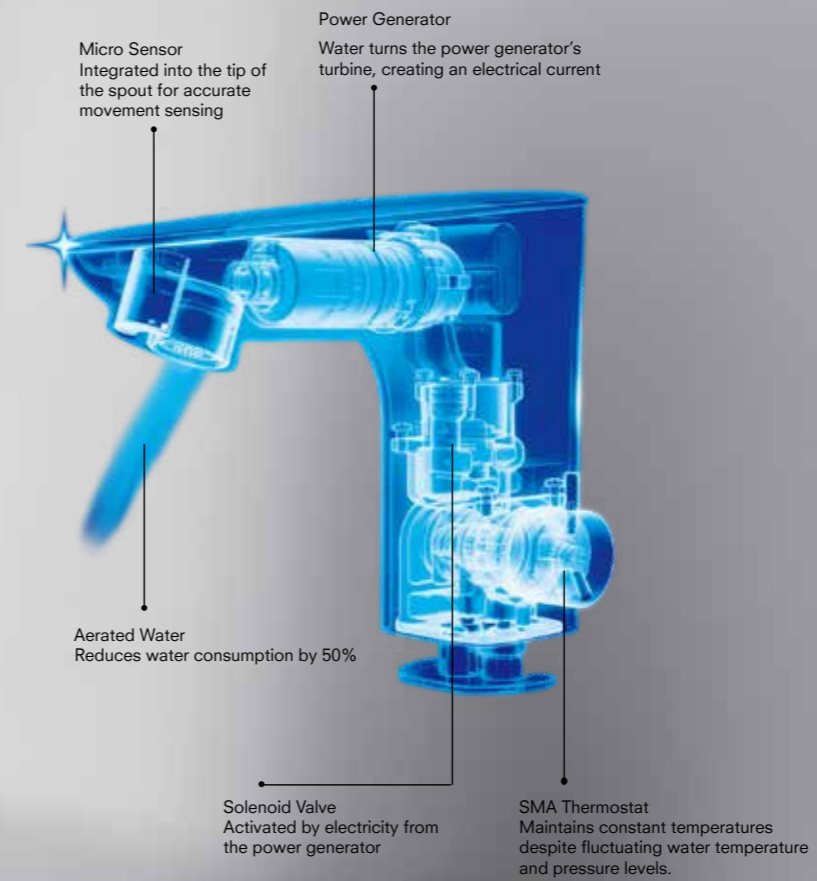

Advantages

Ease of use, no need for direct contact with the toilet, regulates energy consumption

DLE105AN V900

Wall Mounted
Auto Faucet (Spout Only)
Spout Opening
Distance
Length: 183mm

DLE105AN

Wall Mounted
Auto Faucet (Spout Only)
Spout Opening
Distance
Length: 183mm