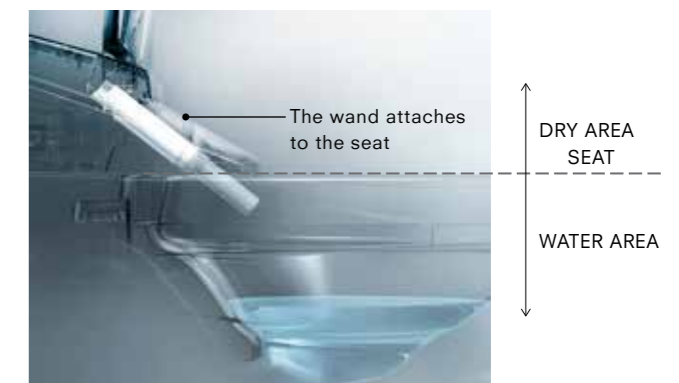

Before and after each use, the wand automatically washes itself with EWATER+. This thorough cleaning occurs inside the wand as well as all around the exterior. Even when the toilet is not being used, the wand periodically cleans itself to ensure constant hygienic conditions.

Survey: Study the effectiveness of EWATER+ by comparing the state of cleanliness of wands self-cleaned with EWATER+ versus those that are not. No additional cleaning was allowed. Survey period: Two months (Sep. - Oct. 2017). Subjects: Families of four. *Results vary according to usage, environmental conditions, and product type. All data collected by TOTO

Self-cleaning inside the mechanism, too

Self-cleans with water Self-cleans with water Self-cleans inside and out with EWATER+ Self-cleans inside with EWATER+

Always Keeping Conditions Clean

Made of high-quality waste-resistant resin and automatically sprayed with EWATER+ after each use, the wand is extremely resistant to waste and stains. What's more, the wand attaches to the seat, not the bowl, so waste is less likely to even reach it. Though the wand is self-cleaning, you will appreciate how easily you can reach it and wipe it spotless.