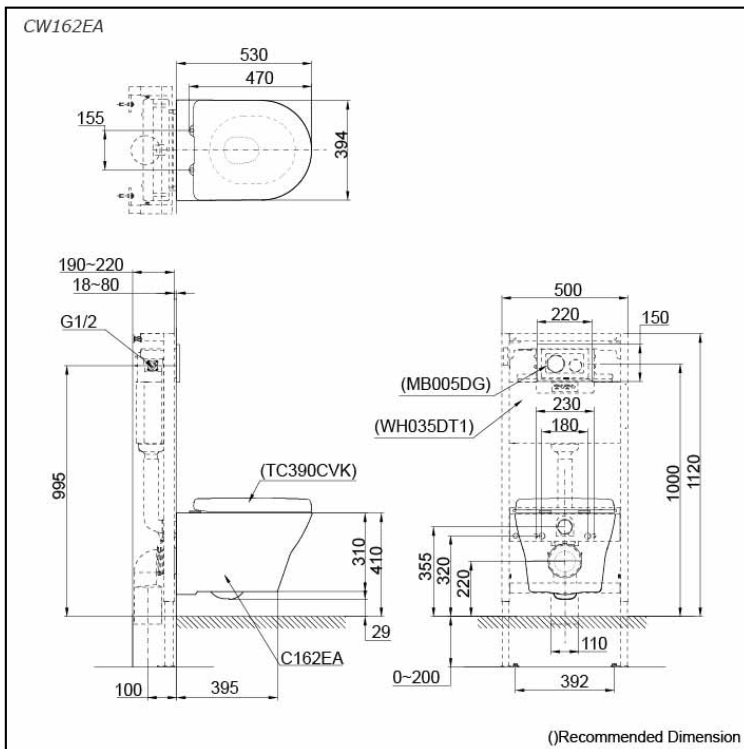

Specifications

| | |
|-----------------|-----------------------|
| Flush system: | TORNADO FLUSH |
| Water Use: | 4.5L / 3L |
| Rough-in: | H=220 mm (P-Trap) |
| Bowl Shape: | D-Shape |
| Water Pressure: | 0.05MPa~0.75MPa |
| Size: | 394W x 530D x 339H mm |

Parts description

Seat & Cover is **not included**.

- **CW162EA**
D-Shape Wall Hung Toilet

Optional Parts

- TC390CVK
Soft Close Seat & Cover (Urea Resin)
- WH035DT1
Concealed Cistern w/ Frame
- MB005DG
Flush Panel