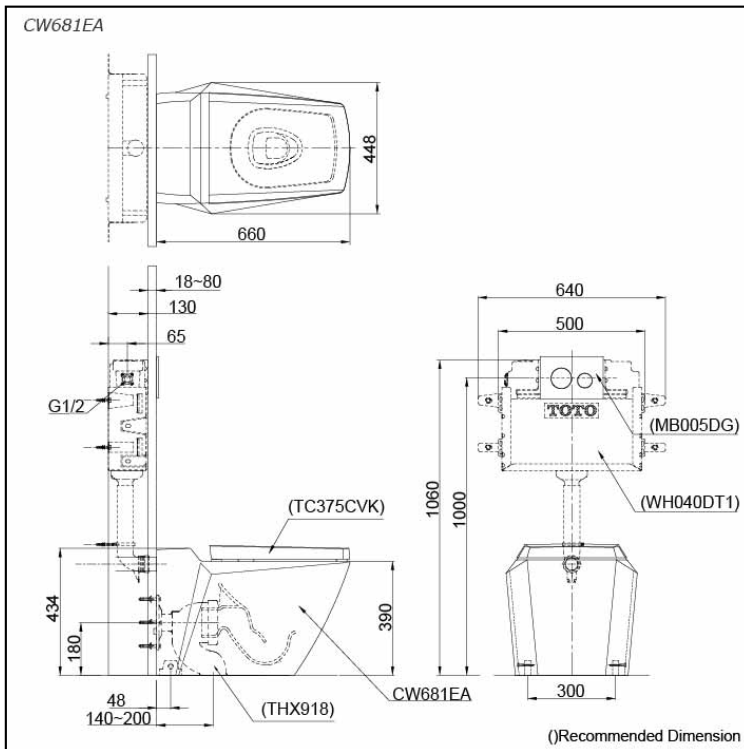

JEWELHEX WALL FACED TOILET

Features

- Dual Flush System
- Skirted styling with concealed trapway for easy cleaning
- The Jewelhex suite: Matching toilet, lavatories, bidets and bathtubs

Specifications

Flush system:	Wash Down
Water Use:	6L / 3L
Rough-in:	S-Trap / P-Trap (Selectable)
Bowl Shape:	Elongated
Water Pressure:	0.05MPa~0.70MPa
Size:	448W x 660D x 390H mm

Parts description

Seat & Cover is **not included**.

- **CW681EA**
Elongated Wall Faced Toilet

Optional Parts

- TC375CVK
Soft close Seat & Cover
- WH040DT1
Concealed Cistern w/o Frame
- MB005DG
Flush Panel
- THX918
Socket (Only for S-Trap)