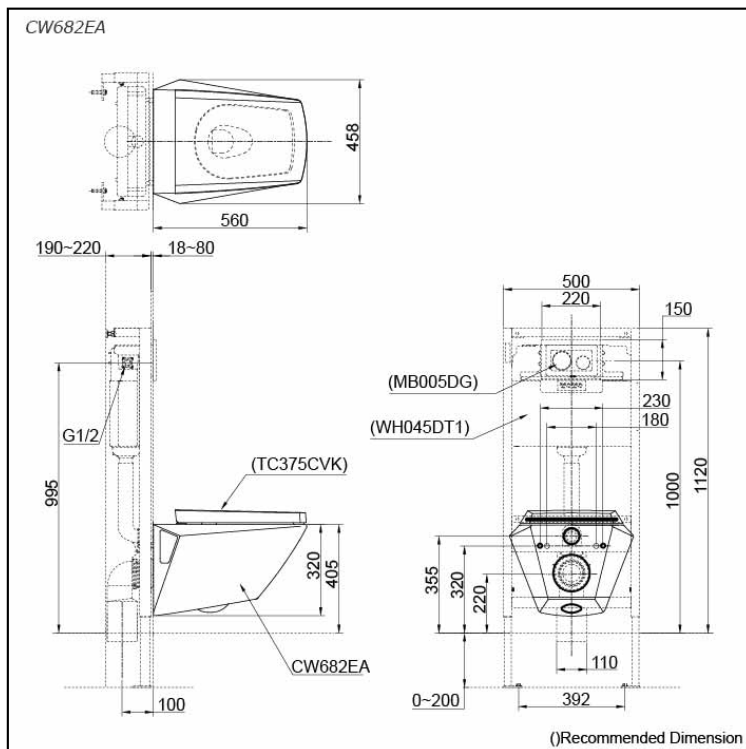

JEWELHEX WALL HUNG TOILET

Features

- Dual Flush System
- Wall hung type, easy cleaning
- The Jewelhex suite: Matching toilets, lavatories, bidets and bathtubs
- CEFIONTECT technology; super smooth ion barrier glazing for a clean Toilet bowl
- Fully skirted styling with concealed trapway for easy cleaning

Specifications

Flush system:	Wash Down
Water Use:	6L / 3L
Rough-in:	H=220 mm (P-Trap)
Bowl Shape:	Elongated
Water Pressure:	0.05MPa~0.75MPa
Size:	458W x 560D x 320H mm

Parts description

Seat & Cover is **not included**.

- **CW682EA**
Elongated Wall Hung Toilet

Optional Parts

- TC375CVK
Soft close Seat & Cover
- WH045DT1
Concealed Cistern w/Frame
- MB005DG
Flush Panel

Colors

White