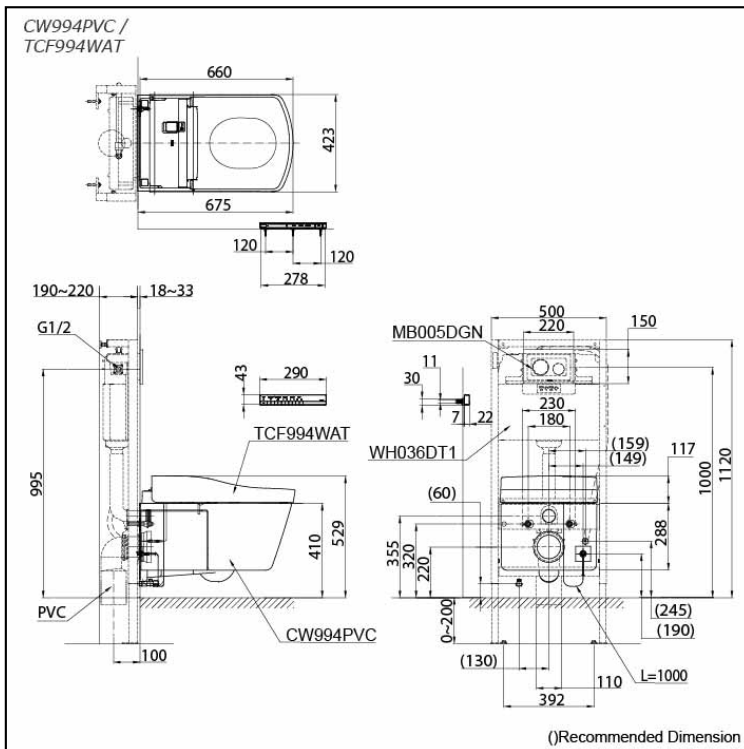

NEOREST LE I Wall Hung Smart Toilet

CW994PVC / TCF994WAT (DISCONTINUED)

Features

- Luxury, elegant and seamless design
- TORNADO FLUSH for powerful flushing effect with less amount of water
- Integral WASHLET features front and rear warm water washing
- EWATER+ keeps toilet bowl and nozzle clean by preventing bacteria with sanitizing effect
- Automatic operation: Lid opens, closes and toilet flushes when sensor is activated
- Auto soft light function usable for night time usage

EWATER+, highly effective sanitizer created by electrolyzed chloride ion in tap water. After use, it returns back to original state, environmental friendly

Specifications

Flush system:	TORNADO FLUSH
Water Use:	4.5L / 3L
Rough-in:	H=220 mm (P-Trap)
Water Pressure:	0.05MPa~0.75MPa
Power Rating:	220~240V, 50/60Hz, 839~849W
Length of Power Cord:	1.0 m
Size:	423W x 675D x 461H mm

Parts description

Fittings and Seat & Cover are not included

- **CW994PVC**
Wall Hung Toilet
- **TCF994WAT**
WASHLET Unit

Optional Parts

- WH036DT1
Concealed Cistern w/Frame
- MB005DGN
Flush Panel

Colors

White (CEFIONTECT)