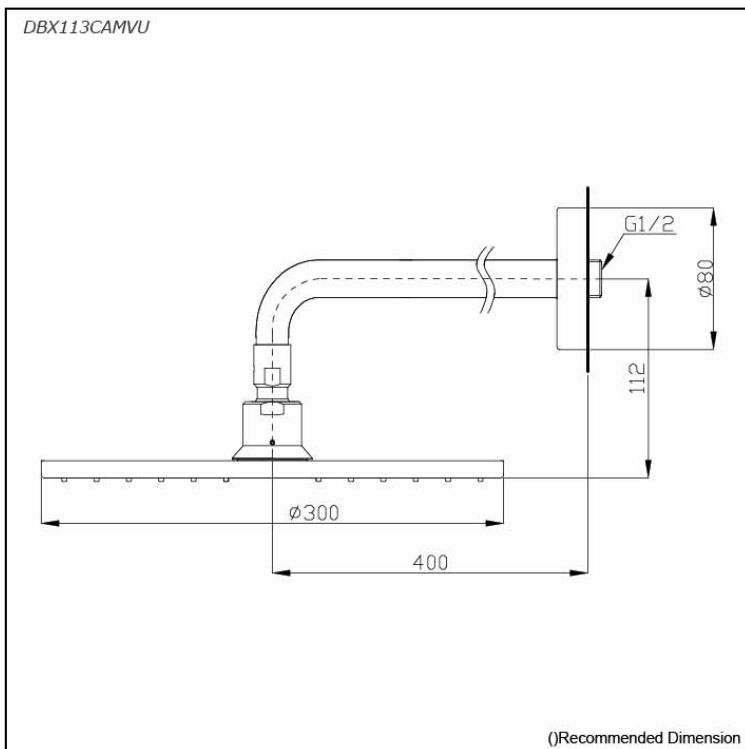

Aerial Fixed Shower Head
(Wall Type)

Features

- Aerial Pulse**

Aerated water with a pulsating function

Less water to produce a voluminous flow of water regardless of the showerhead size

Specifications

Finish: Nickel Chrome
 Shape: Round
 Size: Diameter: 300mm

Parts description

- DBX113CAMVU**

Aerial Fixed Shower Head (Wall Type)

()Recommended Dimension