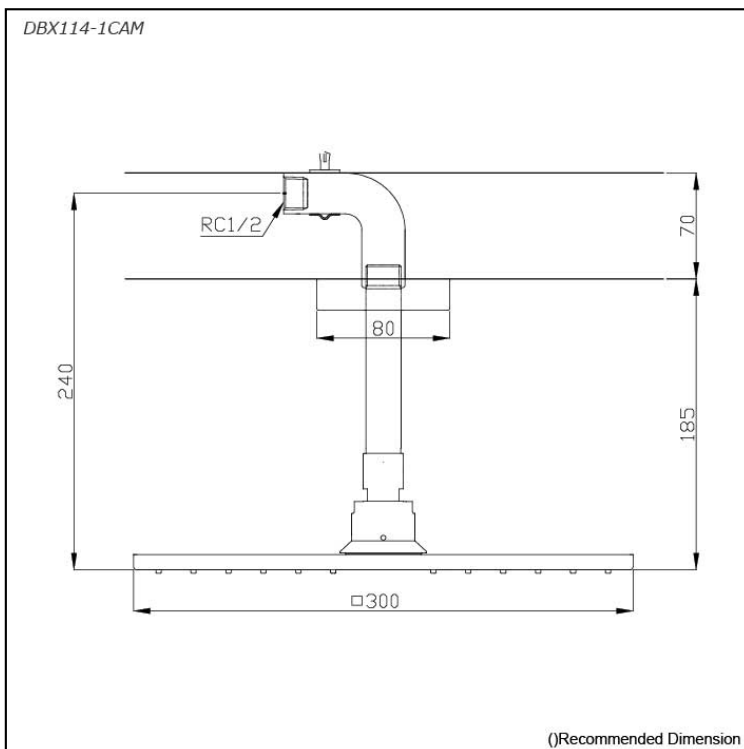

CI CONTEMPORARY  
Aerial Fixed Shower Head  
(Ceiling Type)

### Features

- AERIAL PULSE**  
 Aerated water with a pulsating function  
 Less water to produce a voluminous flow of water regardless of the showerhead size

### Specifications

Finish: Nickel Chrome  
 Shape: Square  
 Size: 300 x 300 mm  
 Water Pressure: 0.05MPa~0.75MPa

### Parts description

- DBX114-1CAM**  
 Aerial Fixed Shower Head (Ceiling Type)