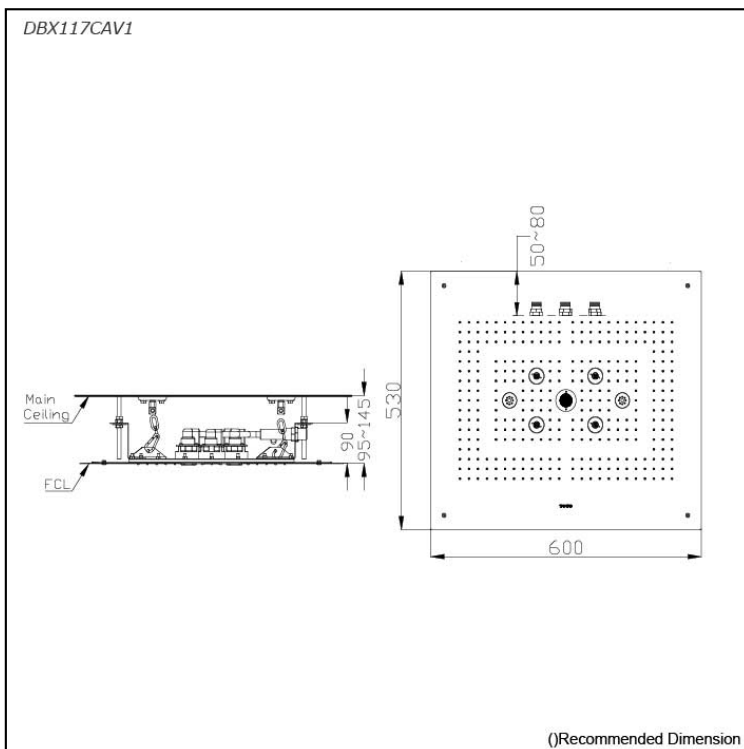

## Features

- AERIAL PULSE**  
 Aerated water with a pulsating function  
  
 Less water to produce a voluminous flow of water regardless of the showerhead size
- GYROSTREAM**  
 Shower jets with rotating and pulsating functions  
  
 Water flows through nozzles that rotate and pulsate, massage the body and stimulate blood circulation, refreshing the whole body.
- WATER PILLAR**  
 Light yet voluminous stream of water  
  
 Water flows in a wide heavy stream, creating luxurious shower experience without splashing. Warmth permeates the whole body for an invigorating experience.

## Specifications

Finish:	Nickel Chrome
Material:	Stainless Steel
Shape:	Square
Size:	600 x 530 mm
Water Pressure :	0.05MPa~0.75MPa

## Parts description

- DBX117CAV1**  
 Aerial Fixed Shower Head w/ 3 types of spray (Ceiling type)

# Flow Rate

DBX117CAV1