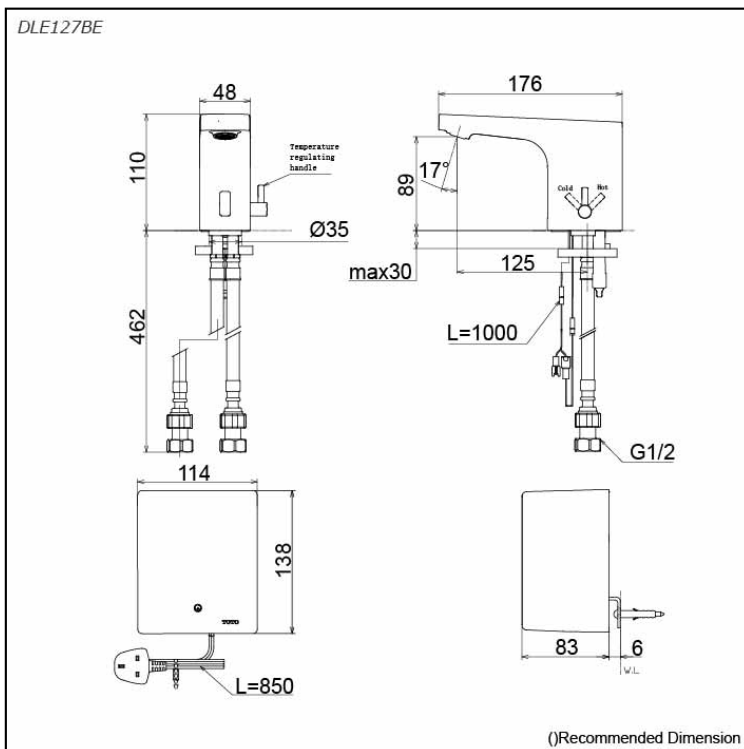

Features

- Automatic Sensor Saves Water, Ensuring the Tap is never left running
- Hands-free Usage Increases Hygiene
- SELF POWER Technology: Self-generated power saves electricity

Specifications

Flow Rate: 2L/min
 Water Pressure: 0.05MPa ~ 0.75MPa
 Finish: Nickel Chrome

Parts description

- **DLE127BSK**
Auto Faucet (AC Operated)

Flow Rate

DLE127BE