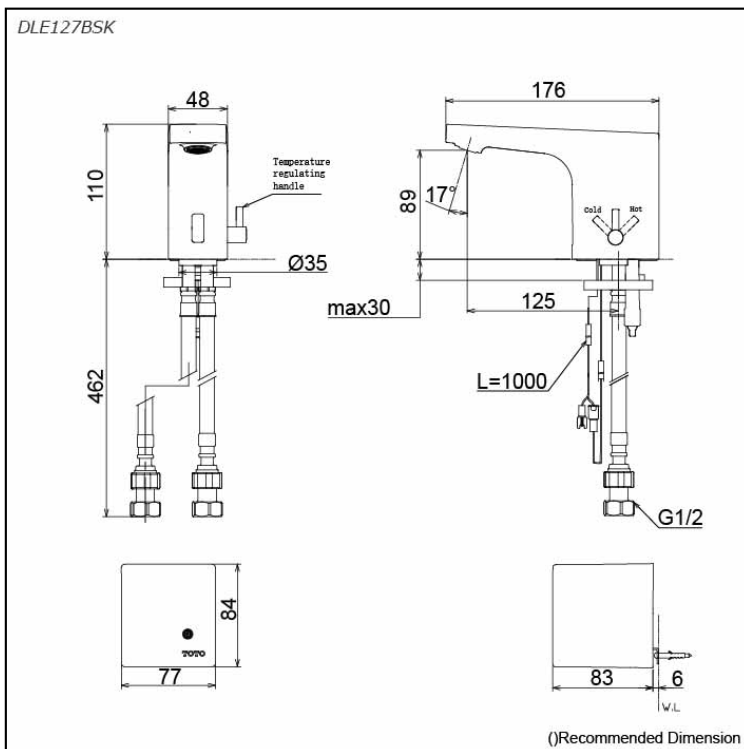

Auto Faucet
Deck Mounted

Features

- Automatic Sensor Saves Water, Ensuring the Tap is never left running
- Hands-free Usage Increases Hygiene

Specifications

Flow Rate: 2L/min
 Water Pressure: 0.05MPa ~ 0.75MPa
 Finish: Nickel Chrome

Parts description

- **DLE127BSK**
Auto Faucet (Battery Operated)

Flow Rate

DLE127BSK