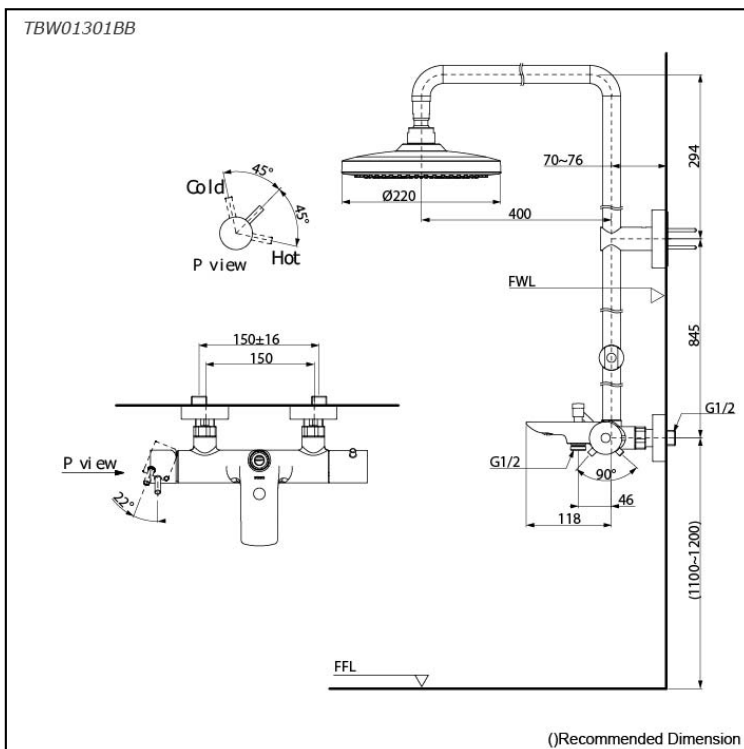

G Selection
Shower Column (1 mode)
(w/o Hand Shower) (w/ Spout)

Features

- 1 mode function, Round shape over head shower (COMFORT WAVE)
- Safety with anti-drop mechanism
- Long lasting, COMFORT GLIDE mechanism for a smooth operation

Specifications

Finish:	Chrome
Material:	Brass (Body) Plastic (Shower)
Water Pressure:	0.05MPa~1.0MPa
Dimension:	Diameter: 220mm
Shape Shower Head:	Round

Parts description

- **TBW01301BB**
Shower Column (1 mode)
(w/o Hand Shower) (w/ Spout)

Flow Rate