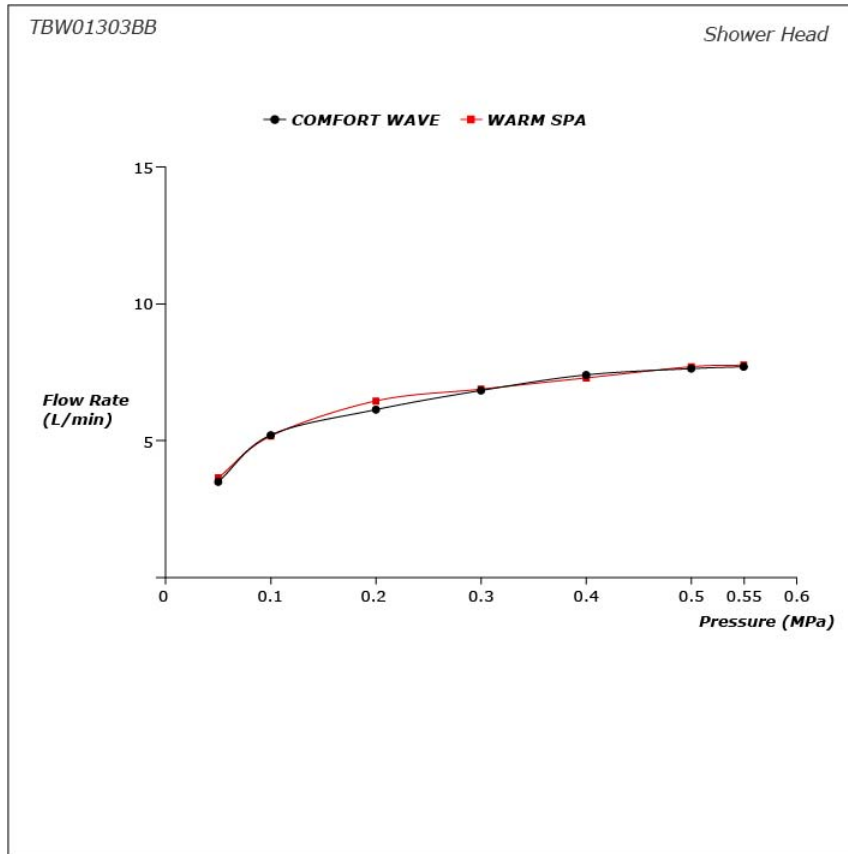

### Features

- 2 mode function, Round shape over head shower (COMFORT WAVE, WARM SPA)
- Safety with anti-drop mechanism
- Long lasting, COMFORT GLIDE mechanism for a smooth operation

### Specifications

Finish:	Chrome
Material:	Brass (Body) Plastic (Shower)
Water Pressure:	0.05MPa~1.0MPa
Dimension:	Diameter: 220mm
Shape Shower Head:	Round

### Parts description

- **TBW01303BB**  
Shower Column (2 mode)  
(w/o Hand Shower) (w/o Spout)

### Flow Rate