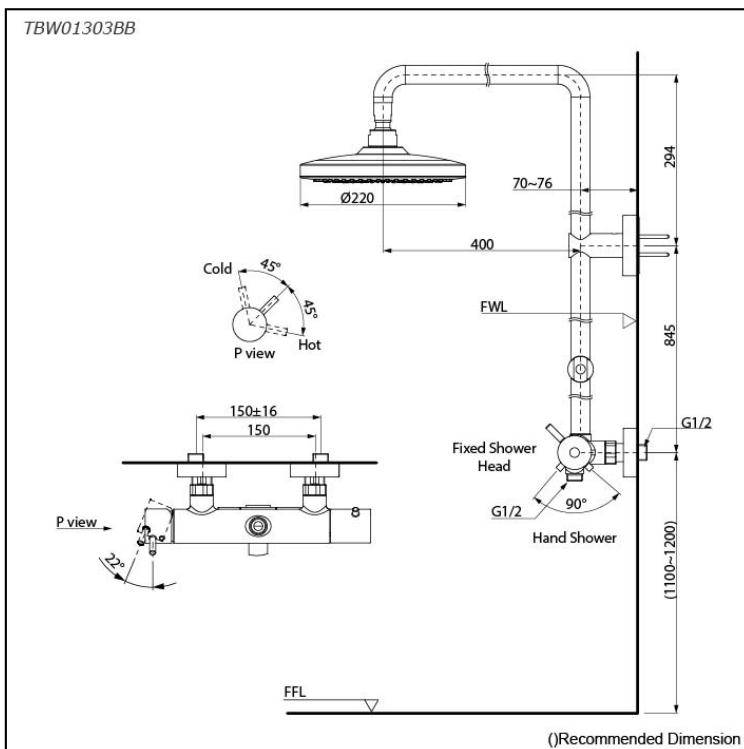

### Specifications

Finish:	Chrome
Material:	Brass (Body) Plastic (Shower)
Water Pressure:	0.05MPa~1.0MPa
Dimension:	Diameter: 220mm
Shape Shower Head:	Round

### Parts description

- **TBW01303BB**  
Shower Column (2 mode)  
(w/o Hand Shower) (w/o Spout)