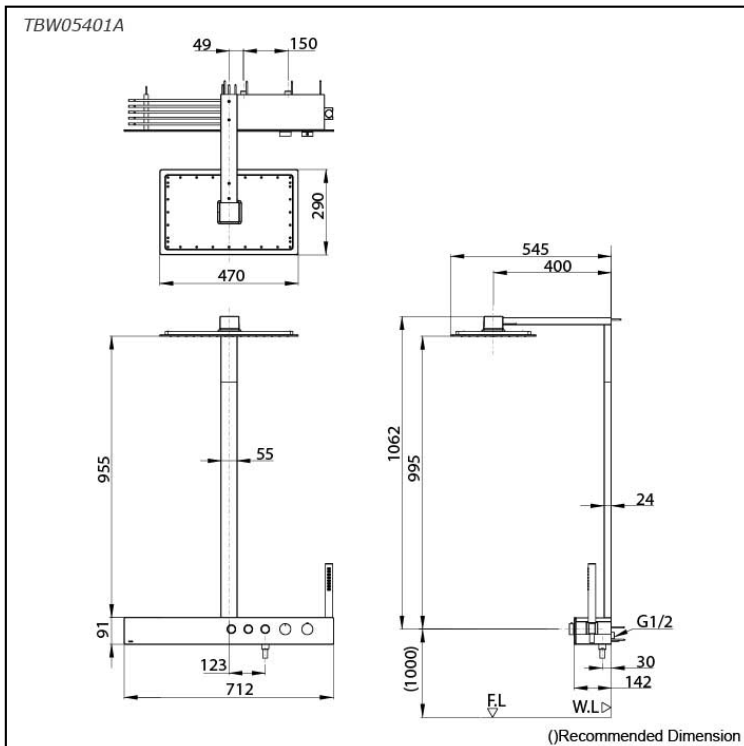

Z Shower Series
Thermostat Shower Column (3 mode)
(w/ Hand Shower) (w/o Spout)

DESIGN
AWARD
2022

Features

- A new style that fuse both bold design and advance technology (AERIAL PULSE, COMFORT WAVE, WARM SPA)
- A higher-dimension integration of design and technology. Bold linear shapes that make hairline accents shine, artfully arranged control with precision details that provides a richer shower experience
- 2 types of Shower variation (Overhead / Hand)
- Thermostat Controller

Specifications

Finish:	Chrome
Material:	Brass
Water Pressure:	: 0.05MPa~1.0MPa
Dimension Shower Head:	470W x 290D mm
Shape Shower Head :	Rectangular

Parts description

- **TBW05401A**
Thermostat Shower Column (3 mode)
(w/ Hand Shower) (w/o Spout)

Flow Rate

TBW05401A