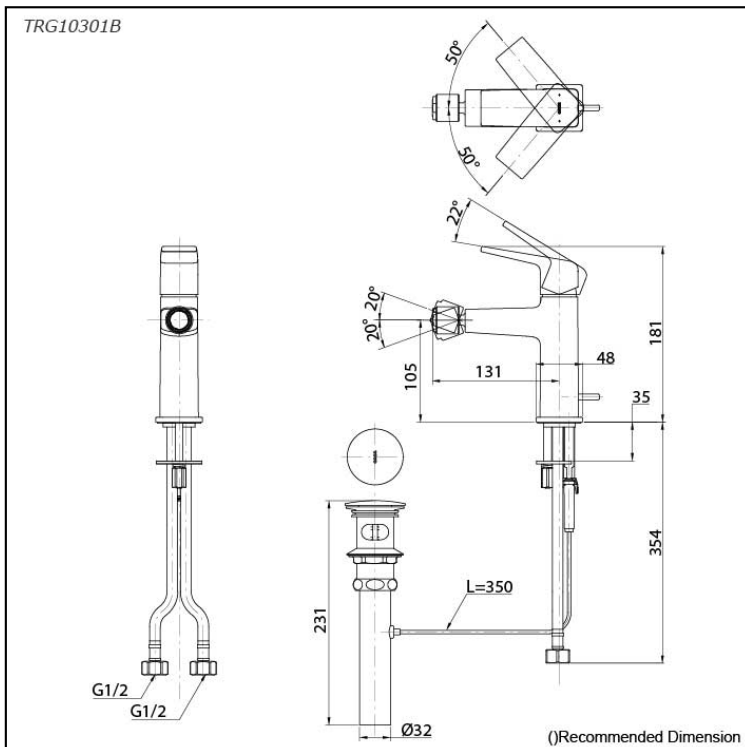

GB Series
Bidet Faucet
(w/ Pop-up Waste)

Features

- Stately squareness and beveled edges imbue a space with dignity
- Gently beveled with balanced highlights accentuate the shape of the gradually narrowing spout
- Easy Installation and Usage

Specifications

Finish: Chrome
Material: Brass
Water Pressure: 0.05MPa~1.0MPa

Parts description

- **TRG10301B**
Bidet Faucet
(w/ Pop-up Waste)

Flow Rate

TRG10301B