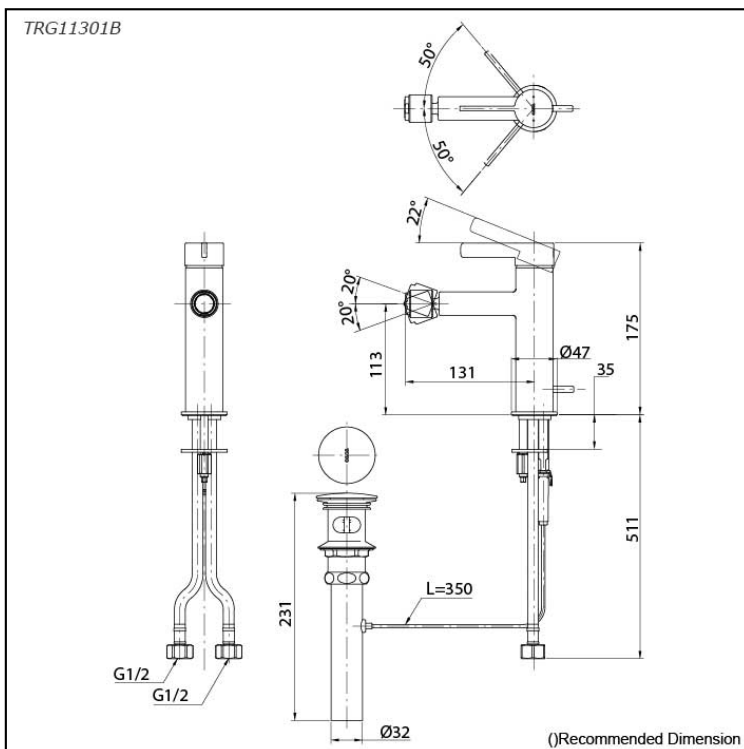

GF Series
Bidet Faucet
(w/ Pop-up Waste)

Features

- Refined cylinder with fine finished inspire a high-end luxury feel
- Delicate workmanship develop a hairline and polished finish that generates a rich contrast in textures that provide delightful feel to the touch
- Easy Installation and Usage

Specifications

Finish: Chrome
Material: Brass
Water Pressure: 0.05MPa~1.0MPa

Parts description

- **TRG11301B**
Bidet Faucet
(w/ Pop-up Waste)

Flow Rate

TRG11301B