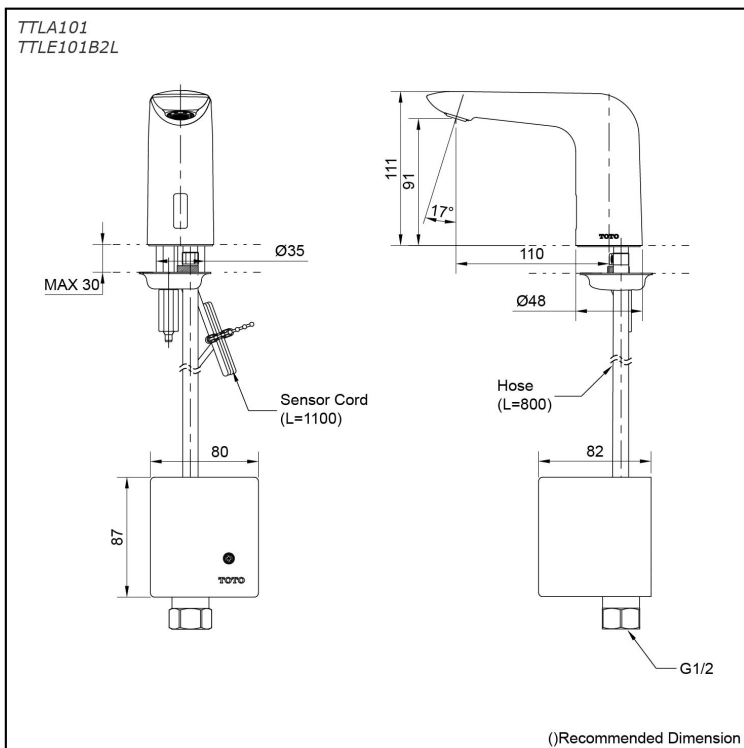

Auto Faucet
Deck Mounted
(Cold Water Only)

TTLA101 TTLE101B2L (DISCONTINUED)

Features

- Automatic sensor saves water, ensuring the tap is never left running
- Hands-free usage increases hygiene
- Tempered glass sensor window - protection against vandalism

Specifications

Flow Rate: 2.5L/min
Water Pressure: 0.05MPa ~ 0.75MPa
Finish: Nickel Chrome

Parts description

- **TTLA101**
Auto Faucet (Spout Only)
- **TTLE101B2L**
Battery Operated Controller
(Cold Water Only)

Flow Rate

TTLA101
TTLE101B2L