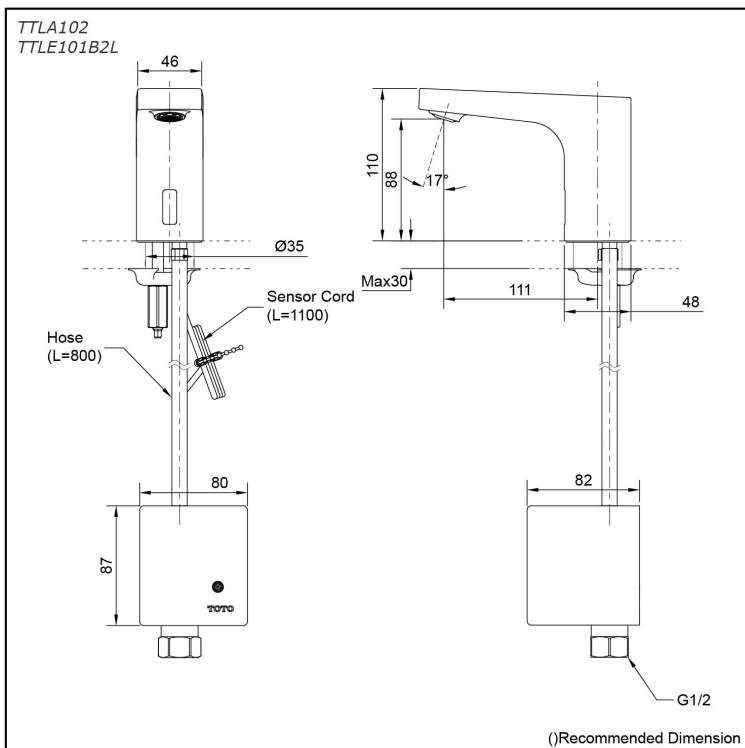

### Specifications

Flow Rate: 2.5L/min  
Water Pressure: 0.05MPa ~ 0.75MPa  
Finish: Nickel Chrome

### Parts description

- **TTLA102**  
Auto Faucet (Spout Only)
- **TTLE101B2L**  
Battery Operated Controller  
(Cold water only)