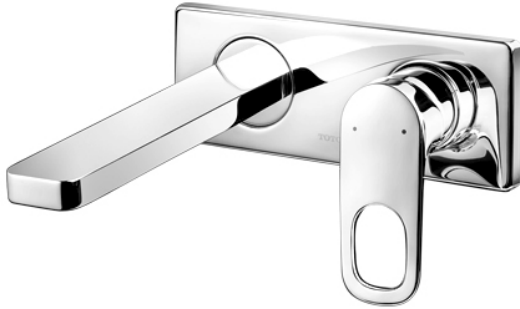

REI-R
Wall Mount Single Lever Lavatory Faucet
(w/o Pop-up Waste)

Features

- Sharp-lined smart design exclusively for REI- Square series
- Durable finishes
- Smooth operation with lever type

Specifications

Water Pressure: 0.05MPa~0.75MPa

Finish: Nickel Chrome

Material: Brass

Parts description

- **TTLR305**
Wall Mount Single Lever Lavatory Faucet
w/o Pop-Up Waste