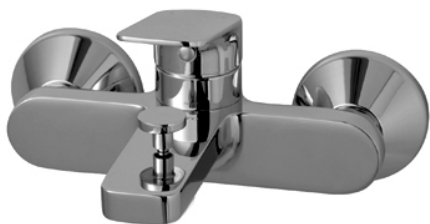

REI-S
Exposed Single Lever Bath &
Shower Mixer

Features

- Stylish design with organic shape exclusively for REI- Round series
- Durable finishes

Specifications

Water Pressure: 0.05MPa~0.75MPa

Finish: Nickel Chrome

Material: Brass

Parts description

- **TTMR302**
Exposed Single Lever Bath & Shower Mixer

Optional Parts

- TTSR106EMF
Hand Shower
- TTSR701
Sliding Rail