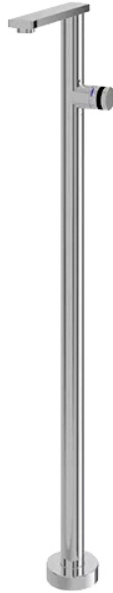

MONO  
Floor Standing  
Lavatory Faucet

### Features

- Contemporary styling
- Durable finishes
- Brass valve bodies

### Specifications

Finish: Nickel Chrome

Water Pressure: 0.05MPa~0.75MPa

### Parts description

- TX128LMBR  
Floor Standing Lavatory Faucet